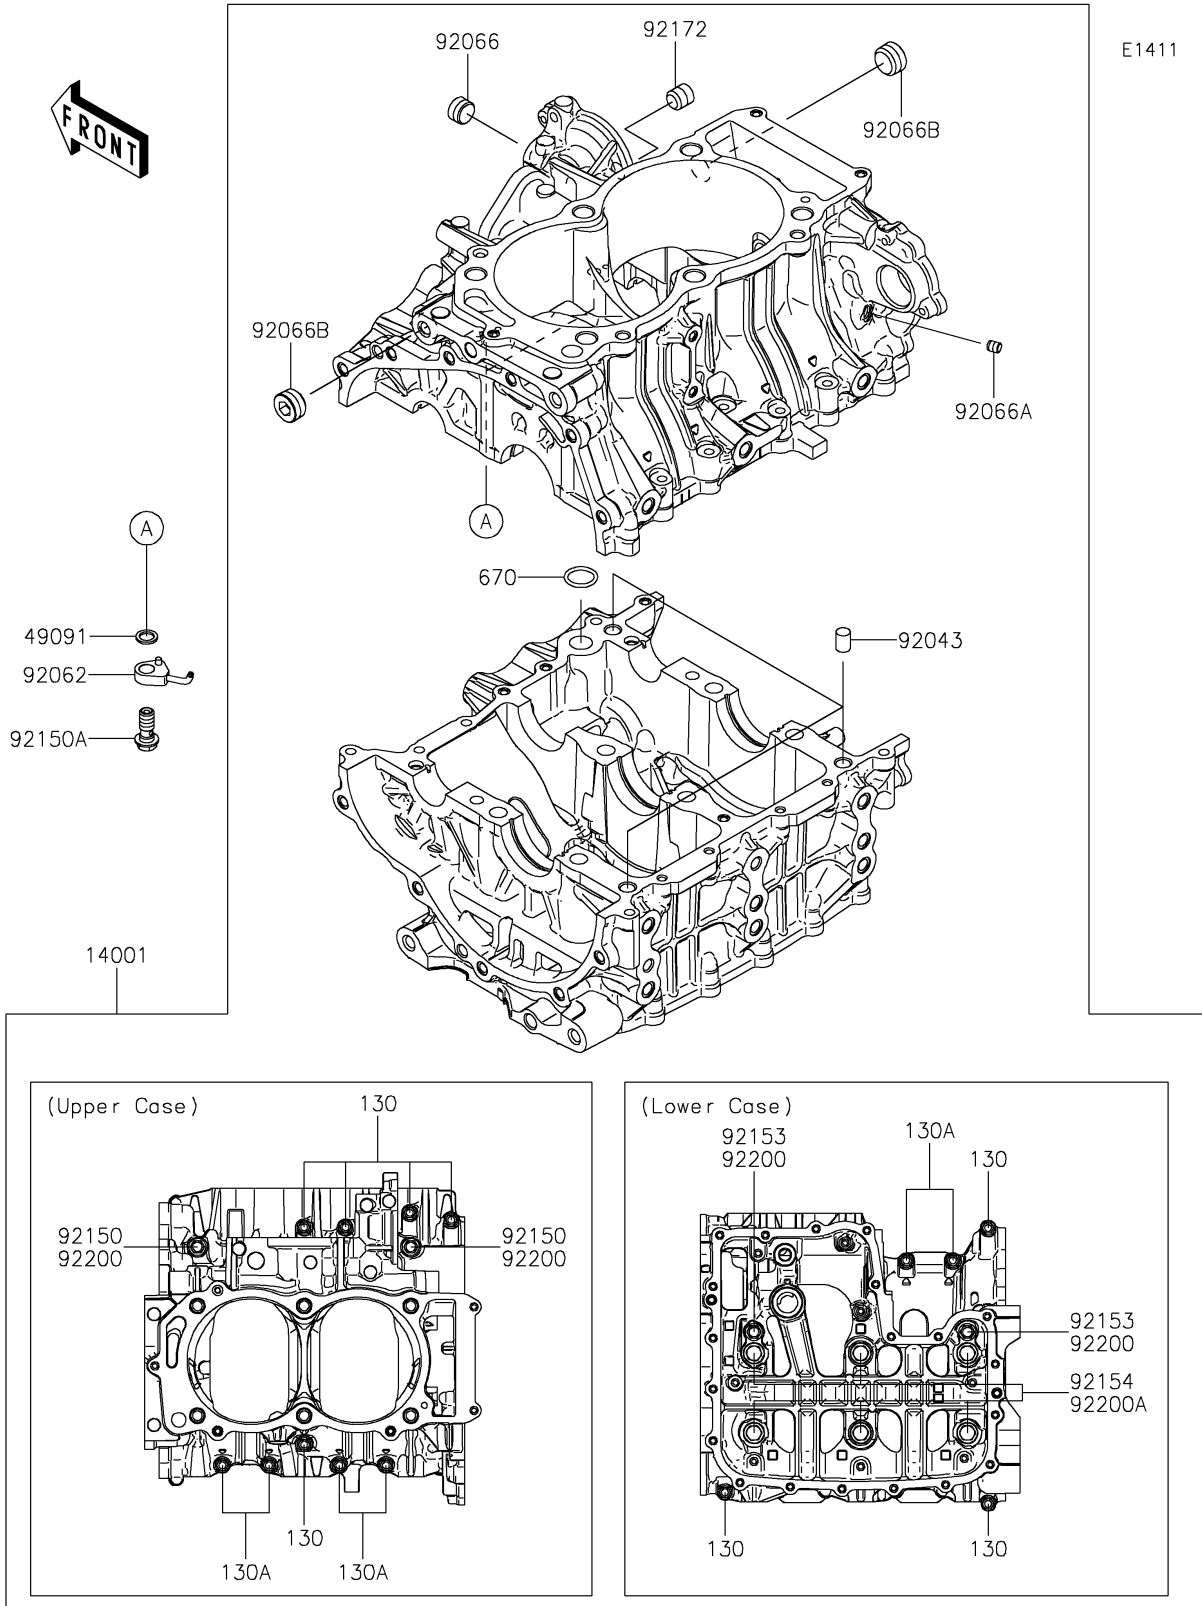

2022 TERYX KRX® 1000 TRAIL EDITION PARTS DIAGRAM

Crankcase

2022 TERYX KRX® 1000 TRAIL EDITION PARTS LIST

Crankcase

ITEM NAME	PART NUMBER	QUANTITY
SET-CRANKCASE (Ref # 14001)	14001-0693	1
WASHER-SEAL,10.1X14.5X1.5 (Ref # 49091)	49091-0001	2
PIN,10X14 (Ref # 92043)	92043-1506	3
NOZZLE,OIL JET (Ref # 92062)	92062-0566	2
PLUG (Ref # 92066)	92066-0836	1
PLUG,OIL LINE,7.2X8 (Ref # 92066A)	92066-1012	1
PLUG (Ref # 92066B)	92066-3779	2
BOLT,8X70 (Ref # 92150)	92150-1483	2
BOLT,BANJO,10X23 (Ref # 92150A)	92150-1641	2
BOLT,FLANGED,8X90 (Ref # 92153)	92153-1632	2
BOLT (Ref # 92154)	92154-3912	6
SCREW (Ref # 92172)	92172-1266	1
WASHER,8.2X16X1.6 (Ref # 92200)	92200-0047	4
WASHER,11.5X20.5X3.2 (Ref # 92200A)	92200-0727	6
BOLT-FLANGED,6X55 (Ref # 130)	130CA0655	8
BOLT-FLANGED,6X45 (Ref # 130A)	130CB0645	6
O RING,18MM (Ref # 670)	670D2018	1