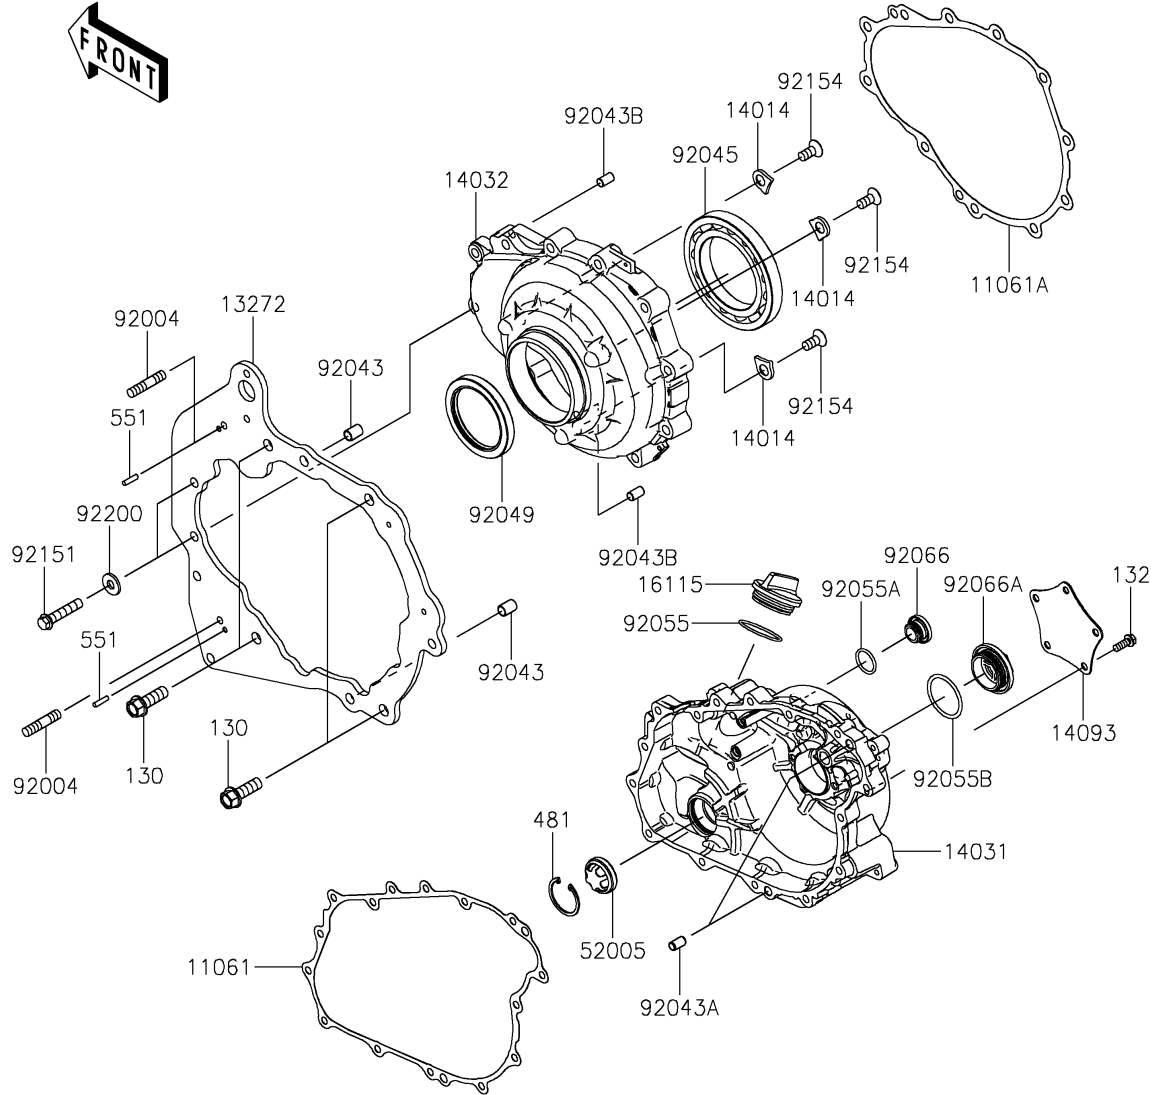

# 2022 TERYX KRX® 1000 TRAIL EDITION PARTS DIAGRAM

Engine Cover(s)

E1431

## 2022 TERYX KRX® 1000 TRAIL EDITION PARTS LIST

### Engine Cover(s)

ITEM NAME	PART NUMBER	QUANTITY
GASKET,GENERATOR COVER (Ref # 11061)	11061-1304	1
GASKET,CLUTCH COVER (Ref # 11061A)	11061-1305	1
PLATE,CLUTCH COVER,BACK (Ref # 13272)	13272-2799	1
PLATE-POSITION (Ref # 14014)	14014-0556	3
COVER-GENERATOR (Ref # 14031)	14031-0639	1
COVER-CLUTCH (Ref # 14032)	14032-0646	1
COVER,GENERATOR,OUTER (Ref # 14093)	14093-0794	1
CAP-OIL FILLER (Ref # 16115)	16115-1064	1
GAUGE,OIL (Ref # 52005)	52005-0766	1
STUD,8X30 (Ref # 92004)	92004-0790	2
PIN,DOWEL,10X14 (Ref # 92043)	92043-1037	2
PIN,6.2X8X14 (Ref # 92043A)	92043-1263	2
PIN,8X14 (Ref # 92043B)	92043-1567	2
BEARING-BALL,16014CS45 (Ref # 92045)	92045-0709	1
SEAL-OIL,HTC 59X77X9 (Ref # 92049)	92049-0820	1
RING-O,37.2X1.9 (Ref # 92055)	92055-0959	1
RING-O,20X2 (Ref # 92055A)	92055-1146	1
RING-O,35.8MM (Ref # 92055B)	92055-1281	1
PLUG,COVER (Ref # 92066)	92066-0011	1
PLUG,36X7.5 (Ref # 92066A)	92066-0744	1
BOLT,8X40 (Ref # 92151)	92151-1621	11
BOLT,FLAT,8X13.6 (Ref # 92154)	92154-0978	3
WASHER,8.5X18X2.3 (Ref # 92200)	92200-1213	2
BOLT-FLANGED,10X30 (Ref # 130)	130BA1030	4
BOLT-FLANGED-SMALL,6X16 (Ref # 132)	132BA0616	5
BOLT-FLANGED-SMALL,6X30 (Ref # 132A)	132BA0630	15
CIRCLIP (Ref # 481)	481J3400	1
PIN-DOWEL,4X16 (Ref # 551)	551A0416	2