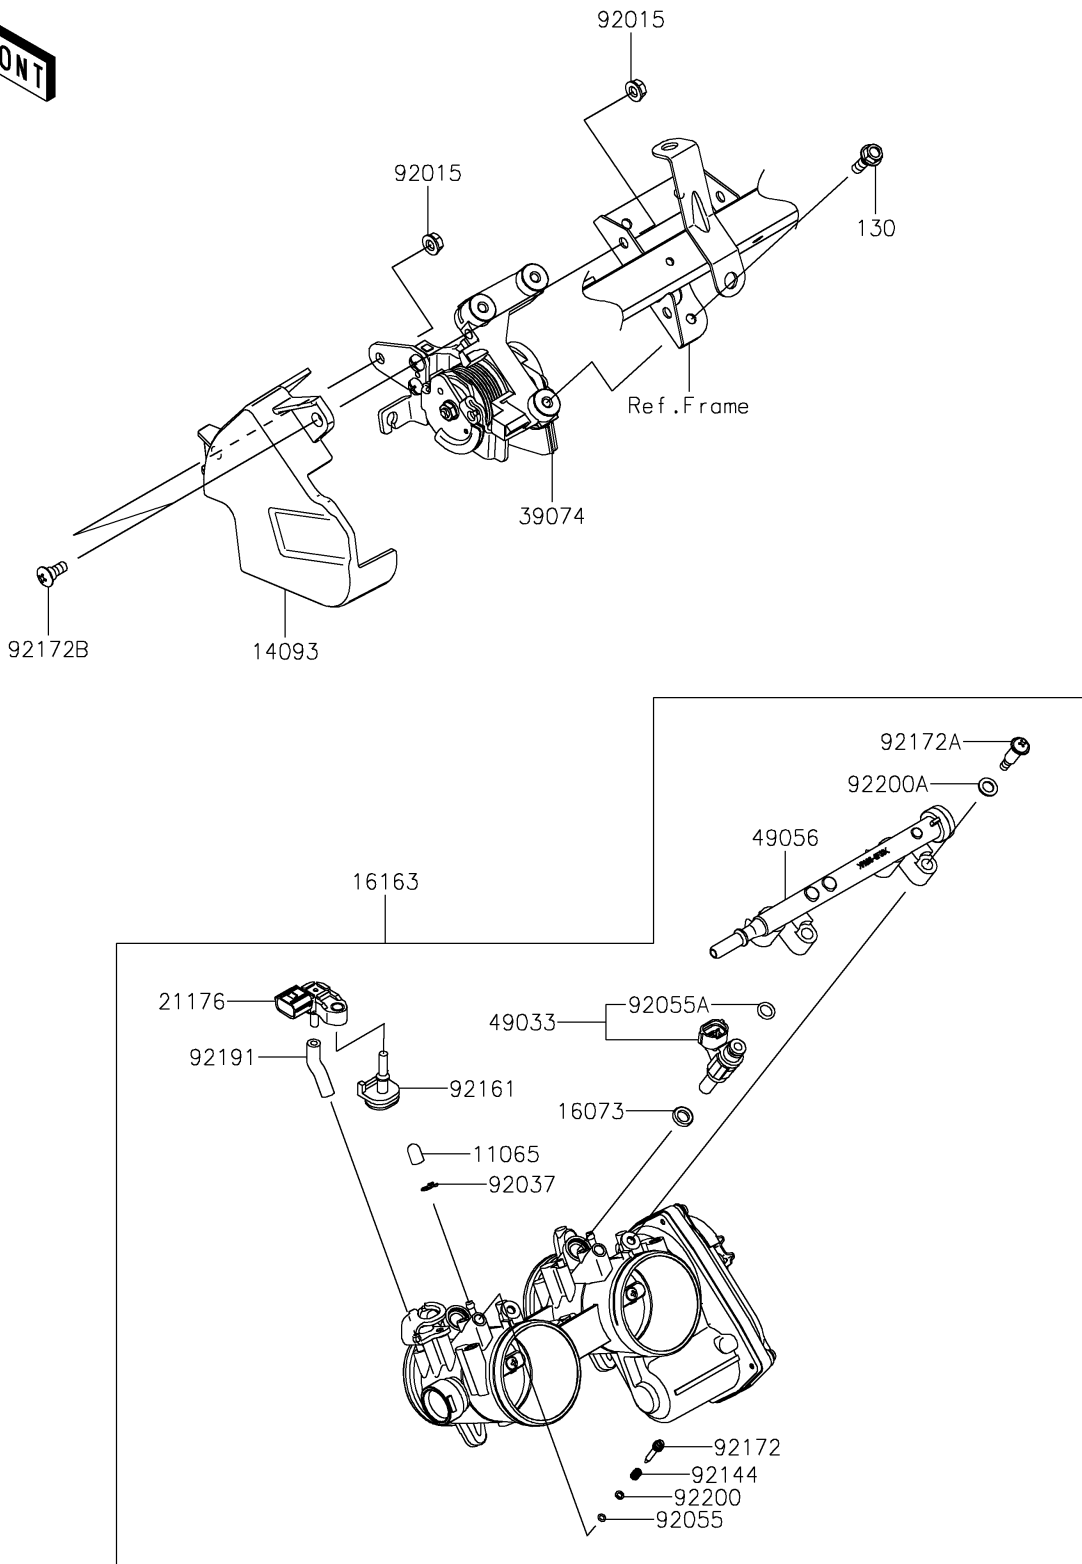

2022 TERYX KRX® 1000 TRAIL EDITION PARTS DIAGRAM

Throttle

E1510

2022 TERYX KRX® 1000 TRAIL EDITION PARTS LIST

Throttle

ITEM NAME	PART NUMBER	QUANTITY
CAP (Ref # 11065)	11065-0072	2
COVER,APS (Ref # 14093)	14093-0953	1
INSULATOR (Ref # 16073)	16073-0848	2
THROTTLE-ASSY (Ref # 16163)	16163-0991	1
SENSOR,PRESSURE (Ref # 21176)	21176-0906	1
LEVER-ASSY-THROTTLE (Ref # 39074)	39074-0004	1
NOZZLE-INJECTION (Ref # 49033)	49033-0040	2
PIPE-INJECTION (Ref # 49056)	49056-0564	1
NUT,FLANGED,6MM (Ref # 92015)	92015-1367	2
CLAMP,TUBE (Ref # 92037)	92037-1124	2
RING-O (Ref # 92055)	92055-0840	2
RING-O,INJECTION NOZZLE (Ref # 92055A)	92055-0937	2
SPRING,THROTTLE STOP SCREW (Ref # 92144)	92144-1674	2
DAMPER (Ref # 92161)	92161-0673	1
SCREW (Ref # 92172)	92172-0156	2
SCREW,PIPE INJECTION (Ref # 92172A)	92172-0828	2
SCREW,6X16 (Ref # 92172B)	92172-1333	2
TUBE,3.2X7.4X40 (Ref # 92191)	92191-1551	1
WASHER,PILOT AIR SCREW (Ref # 92200)	92200-1564	2
WASHER (Ref # 92200A)	92200-3807	2
BOLT-FLANGED,6X20 (Ref # 130)	130BA0620	3