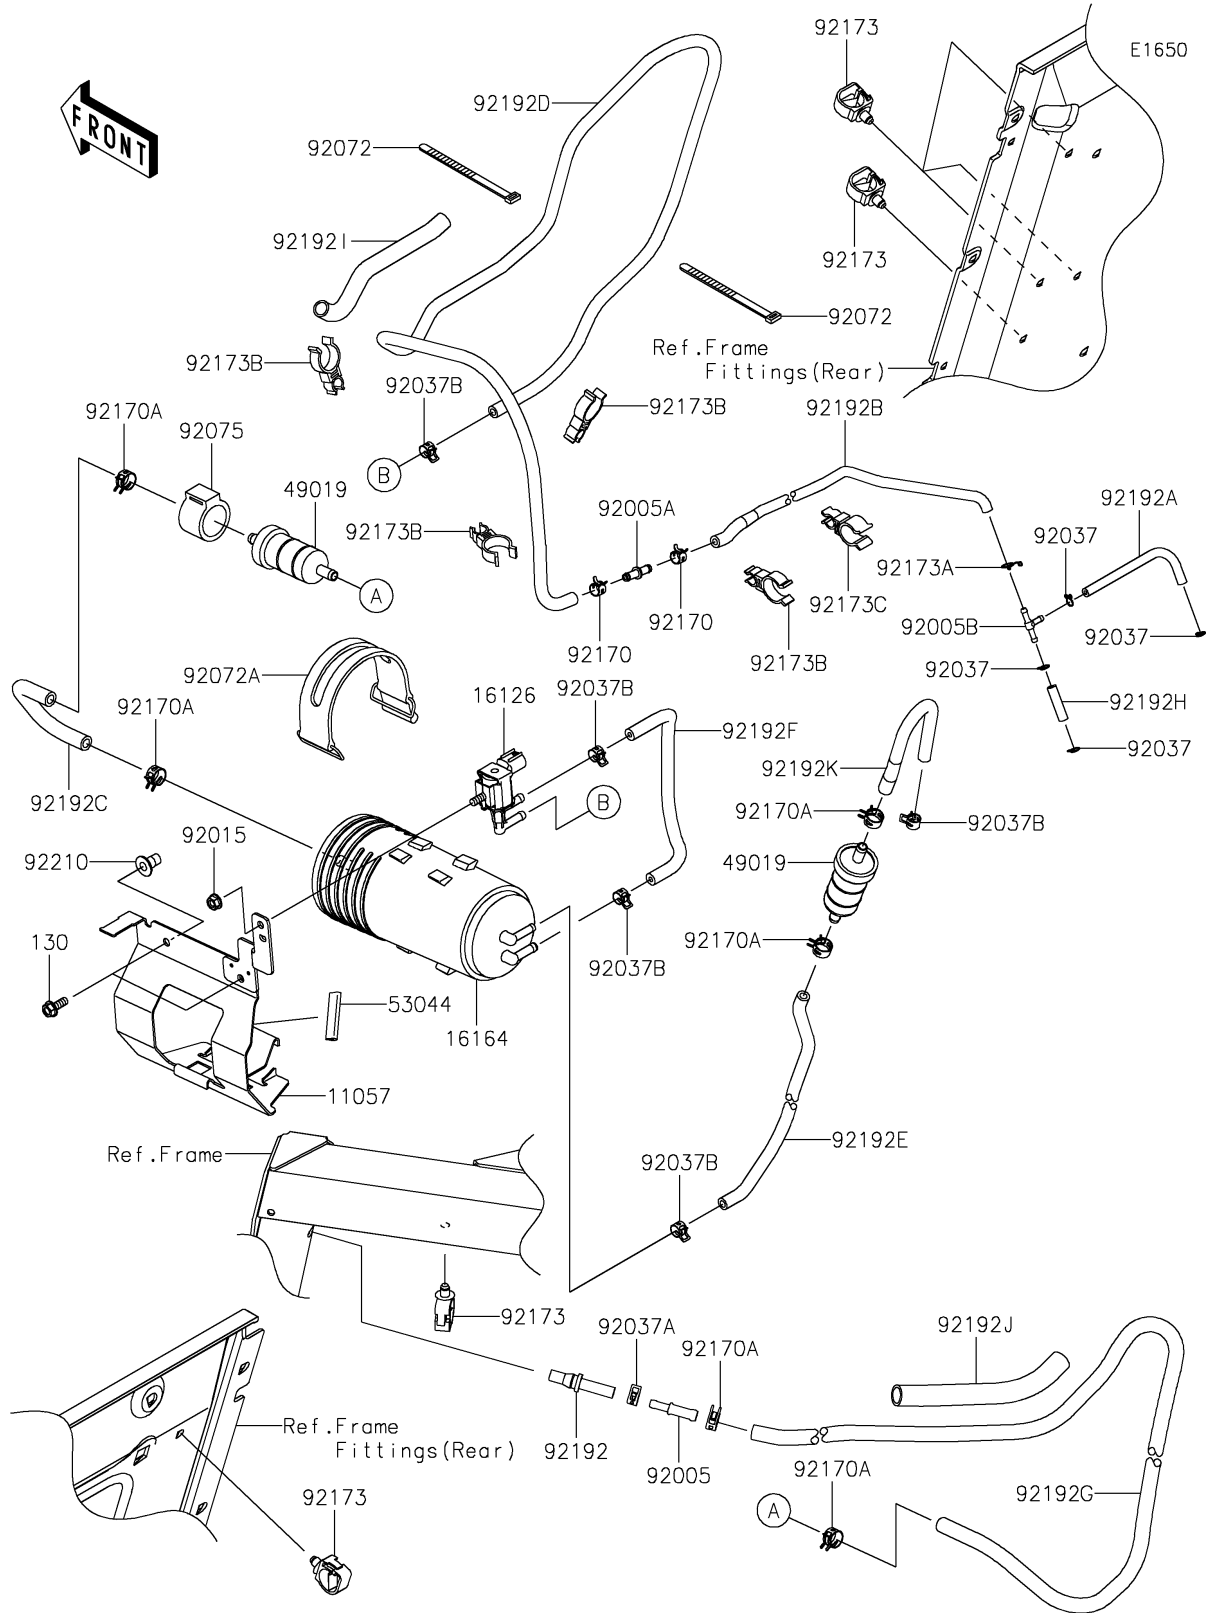

2022 TERYX KRX® 1000 TRAIL EDITION PARTS DIAGRAM

Fuel Evaporative System(CA)

2022 TERYX KRX® 1000 TRAIL EDITION PARTS LIST

Fuel Evaporative System(CA)

ITEM NAME	PART NUMBER	QUANTITY
BRACKET,CANISTER (Ref # 11057)	11057-2246	1
VALVE,SOLENOID (Ref # 16126)	16126-0705	1
CANISTER (Ref # 16164)	16164-0016	1
FILTER-FUEL (Ref # 49019)	49019-0032	2
TRIM,L=40 (Ref # 53044)	53044-1320	1
FITTING (Ref # 92005)	92005-0720	1
FITTING (Ref # 92005A)	92005-0721	1
FITTING (Ref # 92005B)	92005-1380	1
NUT,FLANGED,6MM (Ref # 92015)	92015-1367	1
CLAMP,TUBE (Ref # 92037)	92037-1124	4
CLAMP,TUBE (Ref # 92037A)	92037-1461	1
CLAMP (Ref # 92037B)	92037-2113	5
BAND,L=149 (Ref # 92072)	92072-031	2
BAND,L=168 (Ref # 92072A)	92072-1306	1
DAMPER,FUEL FILTER (Ref # 92075)	92075-1853	1
CLAMP (Ref # 92170)	92170-1493	2
CLAMP (Ref # 92170A)	92170-2082	6
CLAMP (Ref # 92173)	92173-0861	6
CLAMP (Ref # 92173A)	92173-1568	1
CLAMP,CLIP (Ref # 92173B)	92173-2000	4
CLAMP (Ref # 92173C)	92173-2287	1
TUBE,FRAME PIPE-CHECK VALVE (Ref # 92192)	92192-0068	1
TUBE,3.5X7.5X125 (Ref # 92192A)	92192-1497	1
TUBE,L=450 (Ref # 92192B)	92192-1612	1
TUBE,FILTER-CANISTER (Ref # 92192C)	92192-1665	1
TUBE,PURGE VALVE-THROTTLE BODY (Ref # 92192D)	92192-1951	1
TUBE,CANISTER-CHECK VALVE (Ref # 92192E)	92192-1952	1
TUBE,CANISTER-PURGE VALVE (Ref # 92192F)	92192-1953	1
TUBE,AIR BREATHER (Ref # 92192G)	92192-1954	1

2022 TERYX KRX® 1000 TRAIL EDITION PARTS LIST

Fuel Evaporative System(CA)

ITEM NAME	PART NUMBER	QUANTITY
TUBE,THROTTLE BODY (Ref # 92192H)	92192-1992	1
TUBE,CONVOLUTED,10.7X14.1X170 (Ref # 92192I)	92192-2293	1
TUBE,CONVOLUTED,13.2X17.5X160 (Ref # 92192J)	92192-2294	1
TUBE,CHECK VALVE-FILTER (Ref # 92192K)	92192-2295	1
NUT,LARGE FLANGE,6MM,L=16.5 (Ref # 92210)	92210-1623	2
BOLT-FLANGED,6X16 (Ref # 130)	130BA0616	2