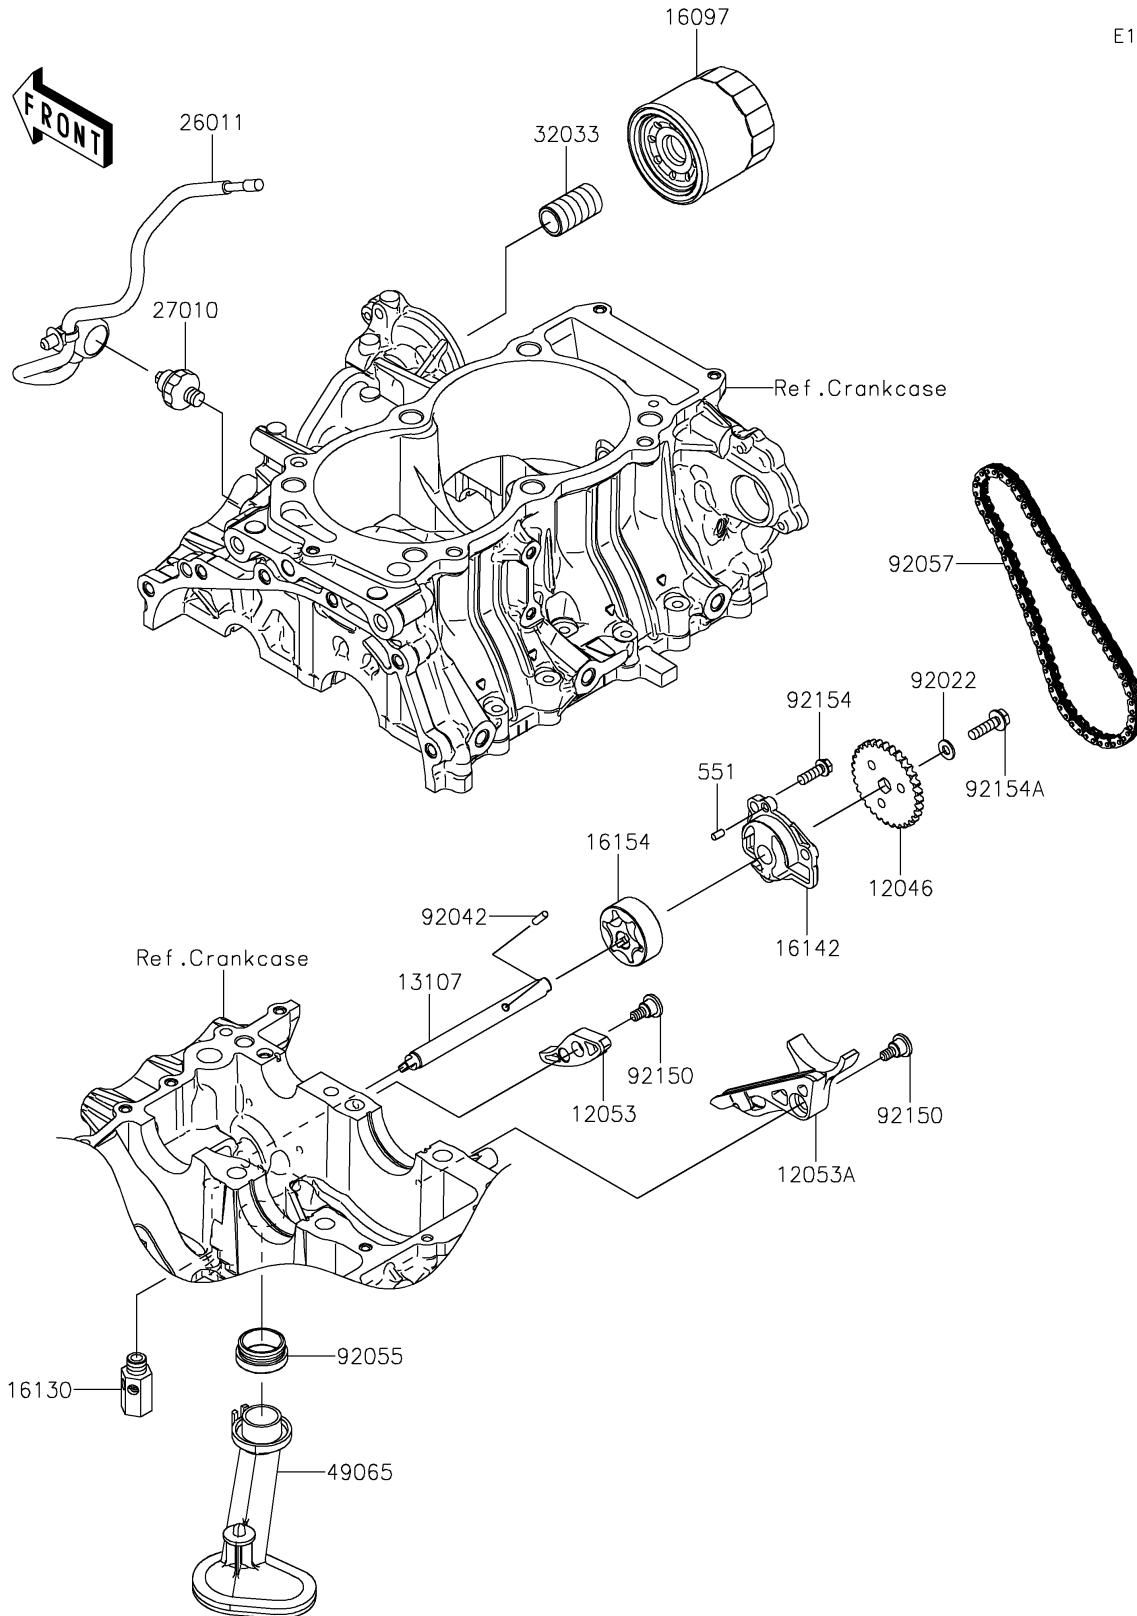

# 2022 TERYX KRX® 1000 TRAIL EDITION PARTS DIAGRAM

## Oil Pump/Oil Filter

E1710

## 2022 TERYX KRX® 1000 TRAIL EDITION PARTS LIST

### Oil Pump/Oil Filter

ITEM NAME	PART NUMBER	QUANTITY
SPROCKET,OIL PUMP,31T (Ref # 12046)	12046-0614	1
GUIDE-CHAIN,UPP (Ref # 12053)	12053-0276	1
GUIDE-CHAIN,LWR (Ref # 12053A)	12053-0296	1
SHAFT,OIL PUMP (Ref # 13107)	13107-0896	1
FILTER-ASSY-OIL (Ref # 16097)	16097-0007	1
VALVE-ASSY-RELIEF (Ref # 16130)	16130-1058	1
COVER-PUMP (Ref # 16142)	16142-0754	1
ROTOR-PUMP (Ref # 16154)	16154-0750	1
WIRE-LEAD (Ref # 26011)	26011-1985	1
SWITCH,OIL PRESSURE (Ref # 27010)	27010-1313	1
PIPE,OIL FILTER (Ref # 32033)	32033-1535	1
FILTER-OIL (Ref # 49065)	49065-0050	1
WASHER,6X12.8X1.2 (Ref # 92022)	92022-1827	1
PIN,DOWEL,4X13.8 (Ref # 92042)	92042-030	1
RING-O,OIL FILTER (Ref # 92055)	92055-1503	1
CHAIN,98XRH2010-70M (Ref # 92057)	92057-0765	1
BOLT,6MM (Ref # 92150)	92150-1090	2
BOLT,FLANGED,6X18 (Ref # 92154)	92154-0499	3
BOLT,FLANGED,6X22 (Ref # 92154A)	92154-1525	1
PIN-DOWEL,4X8 (Ref # 551)	551A0408	1