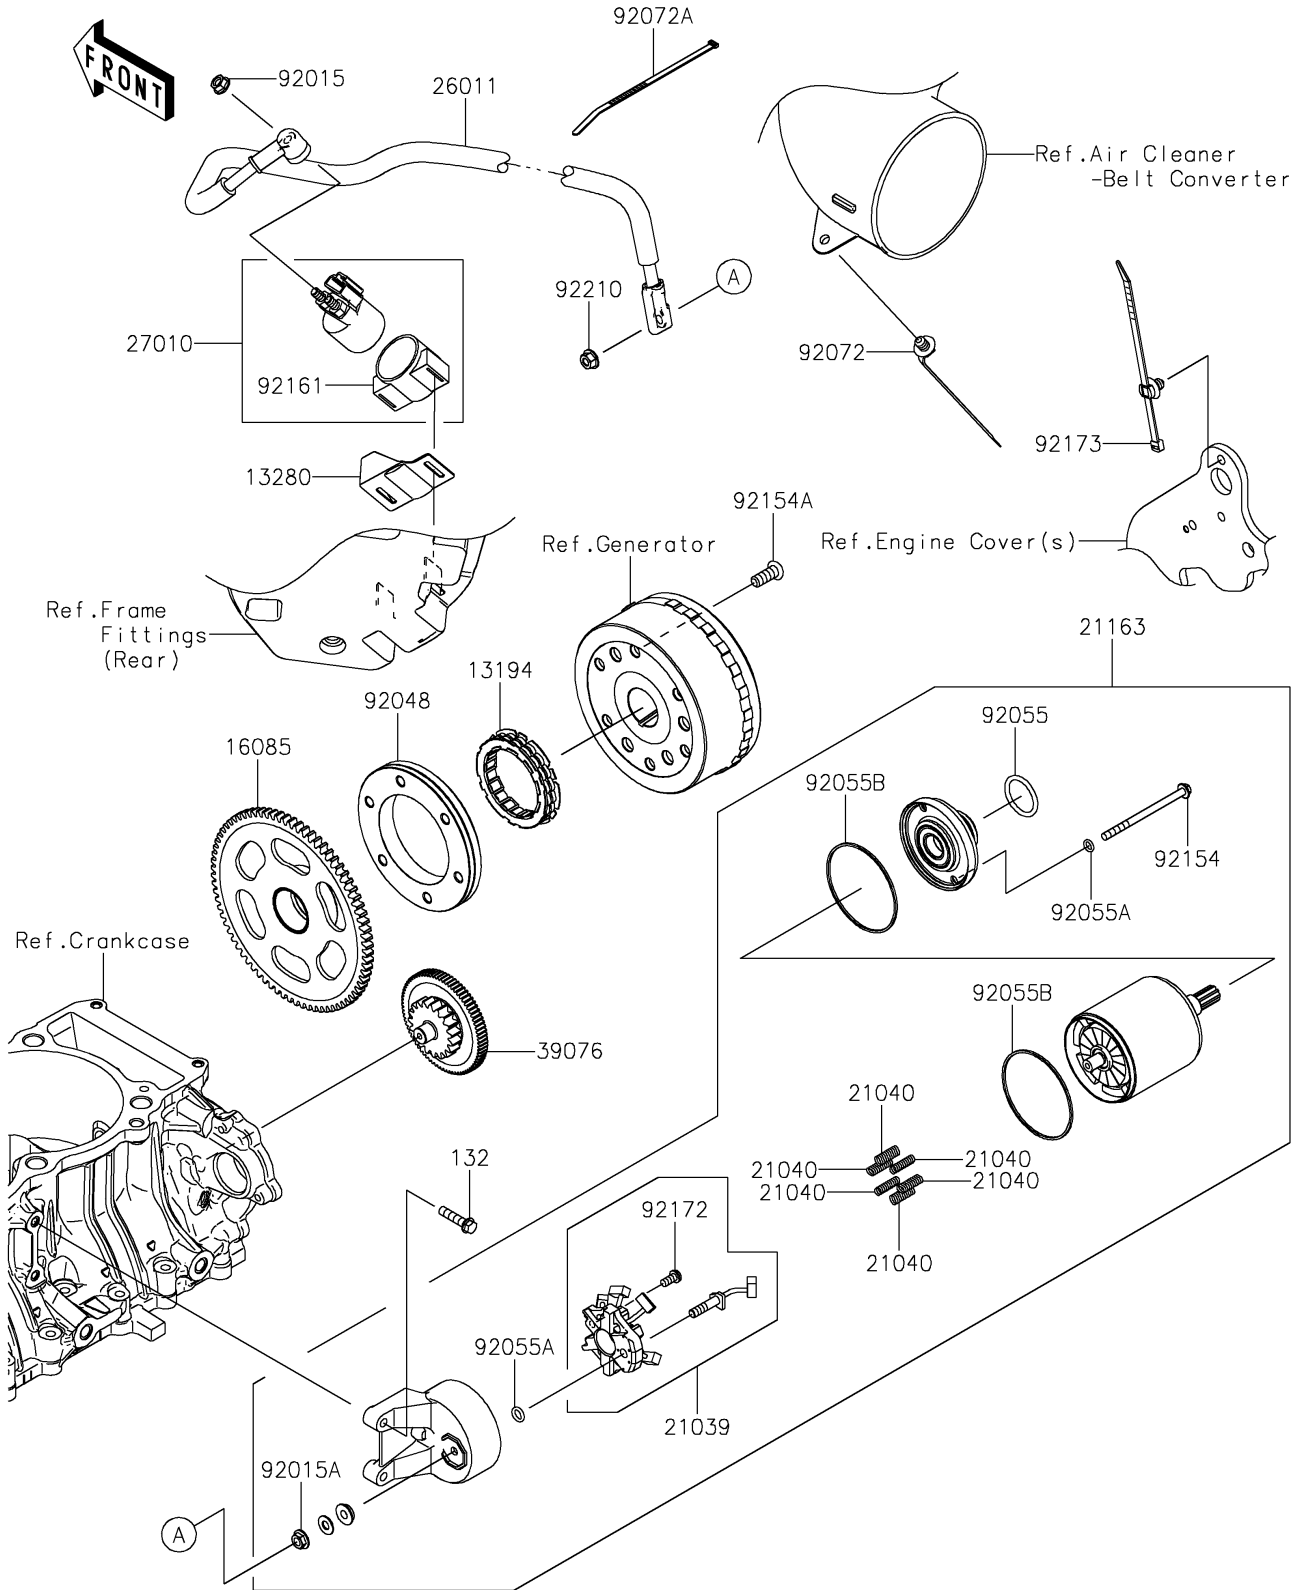

2022 TERYX KRX® 1000 TRAIL EDITION PARTS DIAGRAM

Starter Motor

E1840

2022 TERYX KRX® 1000 TRAIL EDITION PARTS LIST

Starter Motor

ITEM NAME	PART NUMBER	QUANTITY
CLUTCH-ONEWAY (Ref # 13194)	13194-0021	1
HOLDER,MAGNETIC SWITCH (Ref # 13280)	13280-0973	1
GEAR,76T (Ref # 16085)	16085-0691	1
BRUSH (Ref # 21039)	21039-0009	1
SPRING-BRUSH (Ref # 21040)	21040-0003	6
STARTER-ELECTRIC (Ref # 21163)	21163-0786	1
WIRE-LEAD (Ref # 26011)	26011-1914	1
SWITCH,MAGNETIC (Ref # 27010)	27010-0766	1
LIMITER (Ref # 39076)	39076-0039	1
NUT,FLANGED,6MM (Ref # 92015)	92015-1367	1
NUT,STARTER MOTOR (Ref # 92015A)	92015-1476	1
RACE (Ref # 92048)	92048-0041	1
RING-O (Ref # 92055)	92055-1276	1
RING-O,4.5X2.0 (Ref # 92055A)	92055-1370	3
RING-O,STARTER MOTOR (Ref # 92055B)	92055-1381	2
BAND,OS170-FT7(BLACK) (Ref # 92072)	92072-1414	1
BAND,L=292.1 (Ref # 92072A)	92072-3509	1
BOLT (Ref # 92154)	92154-0265	2
BOLT,TORX,8X20 (Ref # 92154A)	92154-0421	6
DAMPER,MAGNETIC SWITCH (Ref # 92161)	92161-1722	1
SCREW (Ref # 92172)	92172-0334	1
CLAMP (Ref # 92173)	92173-2188	1
NUT,6MM (Ref # 92210)	92210-0188	1
BOLT-FLANGED-SMALL,6X25 (Ref # 132)	132BA0625	2