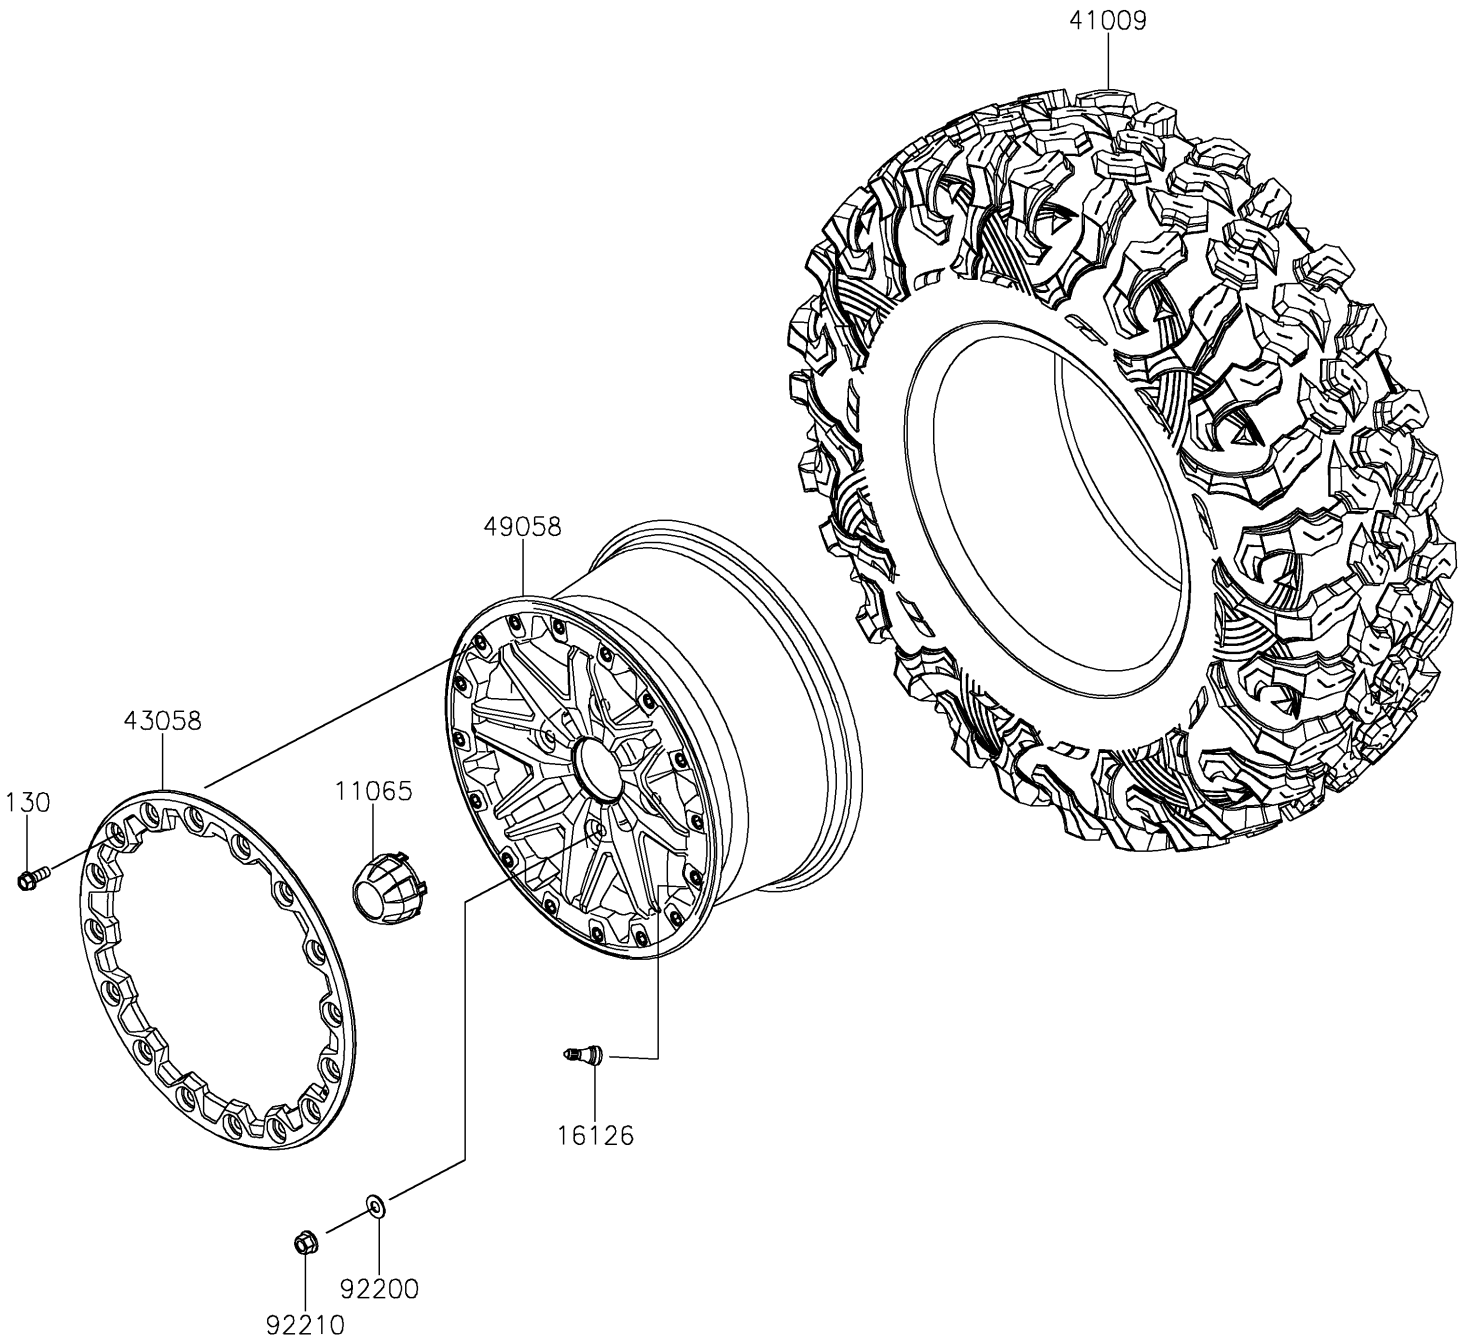

2022 TERYX KRX® 1000 TRAIL EDITION PARTS DIAGRAM

Wheels/Tires

F2210

2022 TERYX KRX® 1000 TRAIL EDITION PARTS LIST

Wheels/Tires

ITEM NAME	PART NUMBER	QUANTITY
CAP,WHEEL (Ref # 11065)	11065-1341	4
VALVE (Ref # 16126)	16126-4001	4
TIRE,31X10.00R15 ML1 (Ref # 41009)	41009-0817	4
RING,BEADLOCK,M.SILVER (Ref # 43058)	43058-0706-66K	4
WHEEL,F.S.BLACK (Ref # 49058)	49058-0706-397	4
WASHER,12.1X25X1.6 (Ref # 92200)	92200-0455	16
NUT,12MM (Ref # 92210)	92210-0603	16
BOLT-FLANGED (Ref # 130)	130CA1025	64