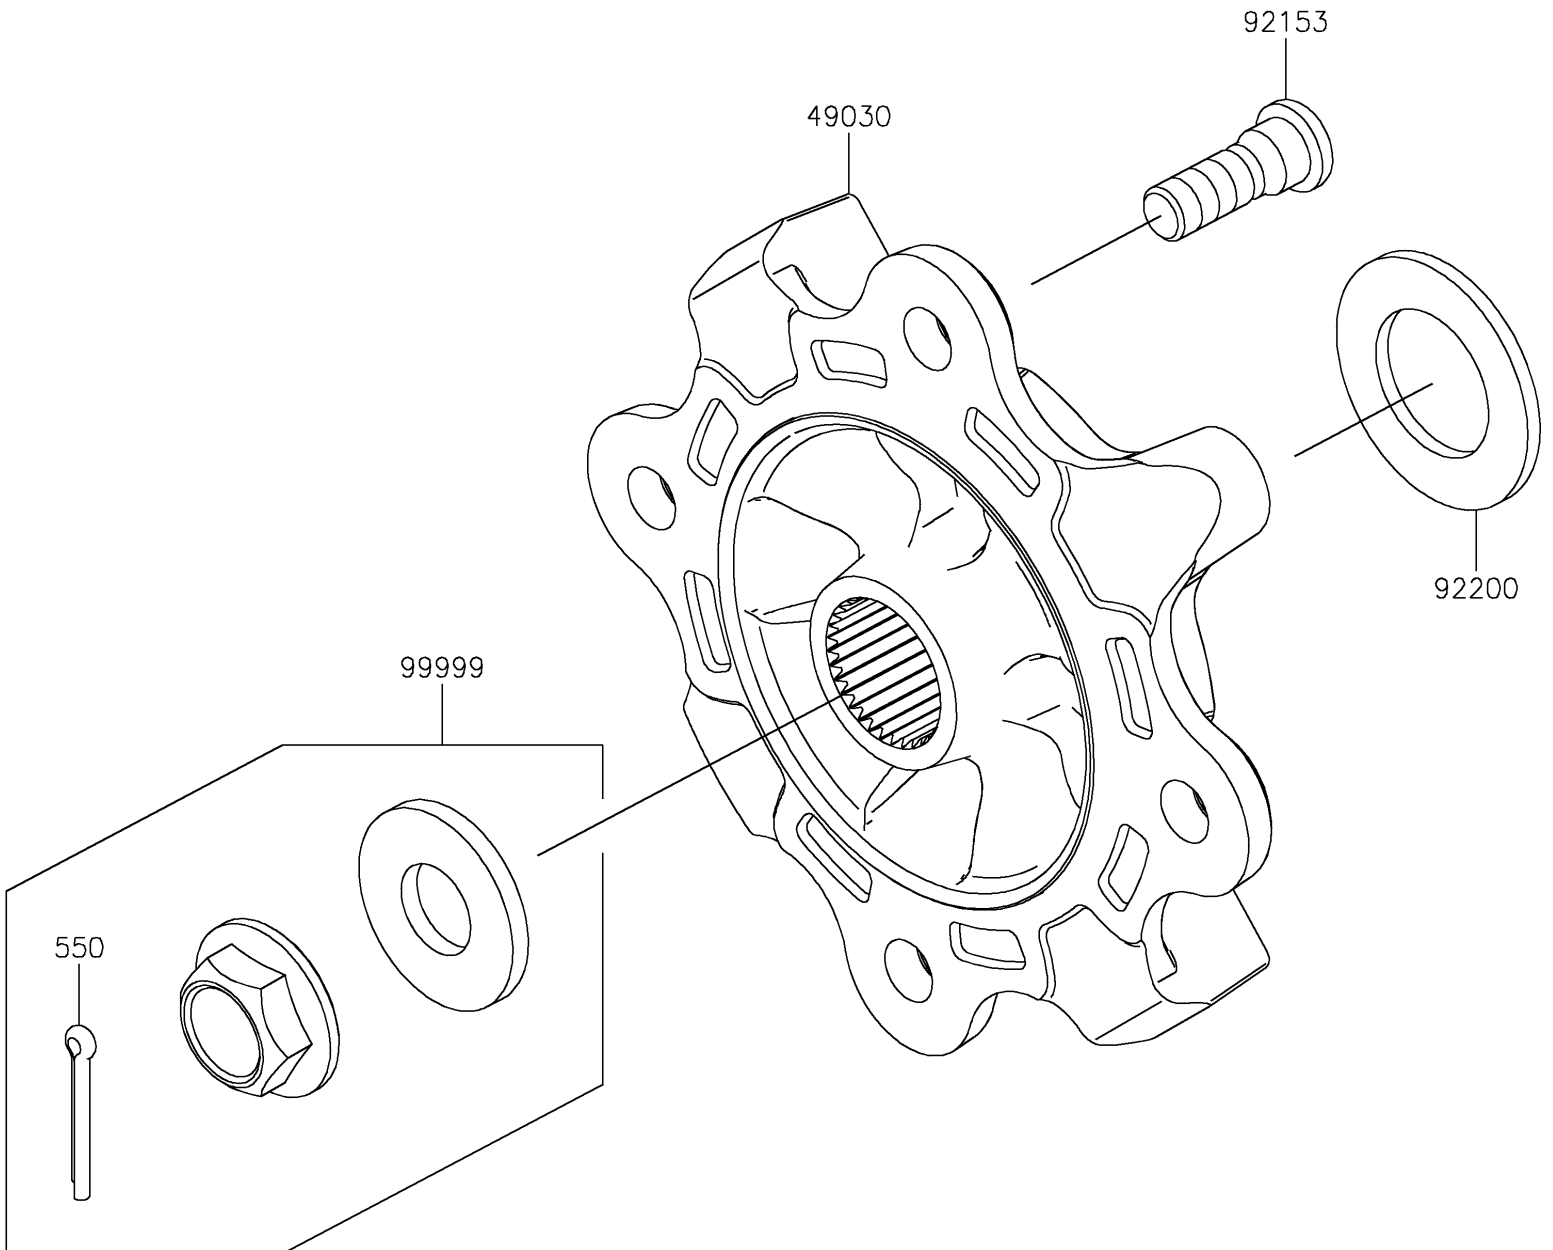

# 2022 TERYX KRX® 1000 TRAIL EDITION PARTS DIAGRAM

Front Hubs/Brakes

F2230

## 2022 TERYX KRX® 1000 TRAIL EDITION PARTS LIST

### Front Hubs/Brakes

ITEM NAME	PART NUMBER	QUANTITY
HUB,FR (Ref # 49030)	49030-0566	2
BOLT,12MM (Ref # 92153)	92153-1915	8
WASHER,33X56X3.5 (Ref # 92200)	92200-2332	2
KIT,FR AXLE NUT (Ref # 99999)	99999-0725	1
PIN-COTTER,4.0X30 (Ref # 550)	550AA4030	1