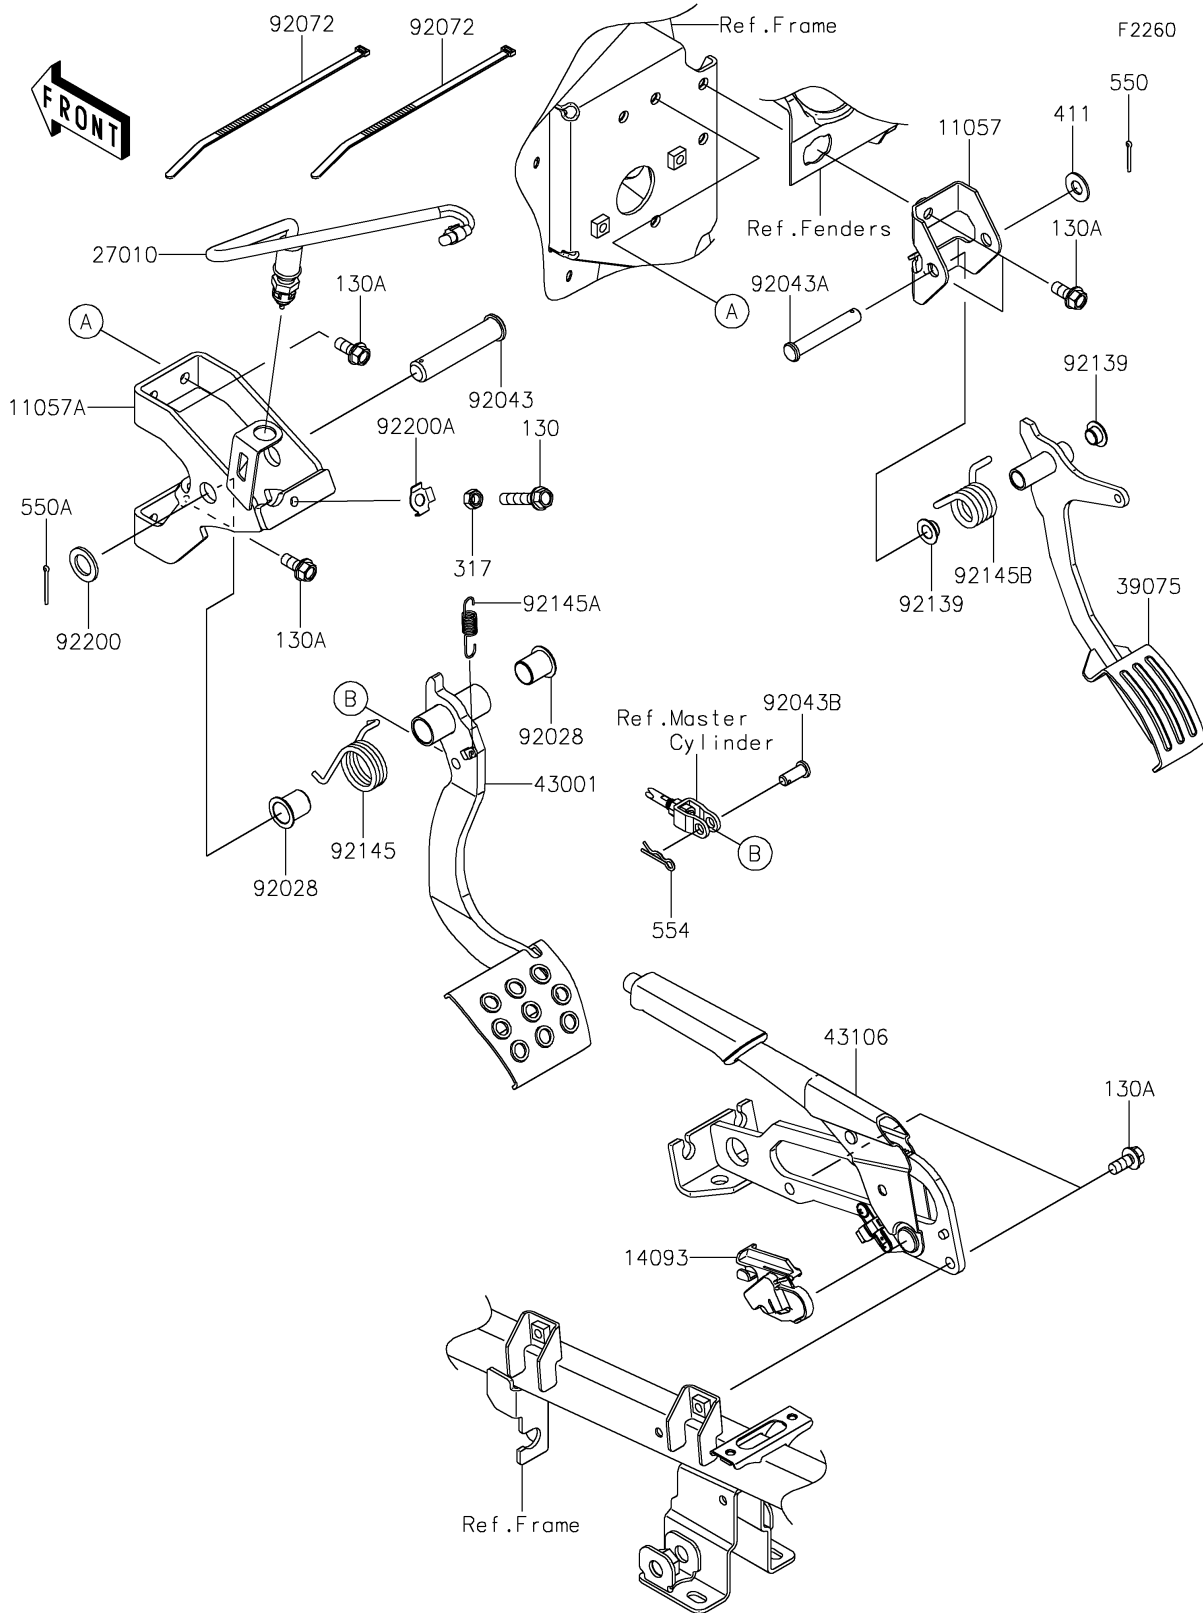

# 2022 TERYX KRX® 1000 TRAIL EDITION PARTS DIAGRAM

## Brake Pedal/Throttle Lever

## 2022 TERYX KRX® 1000 TRAIL EDITION PARTS LIST

### Brake Pedal/Throttle Lever

ITEM NAME	PART NUMBER	QUANTITY
BRACKET,THROTTLE PEDAL (Ref # 11057)	11057-2098	1
BRACKET,BRAKE PEDAL (Ref # 11057A)	11057-2099	1
COVER,SWITCH (Ref # 14093)	14093-1021	1
SWITCH,BRAKE (Ref # 27010)	27010-0724	1
LEVER-THROTTLE (Ref # 39075)	39075-0027	1
LEVER-BRAKE (Ref # 43001)	43001-0767	1
LEVER-ASSY-PARKING BRAKE (Ref # 43106)	43106-0008	1
BUSHING (Ref # 92028)	92028-1571	2
PIN,16X78 (Ref # 92043)	92043-0917	1
PIN (Ref # 92043A)	92043-0996	1
PIN (Ref # 92043B)	92043-1039	1
BAND,L=292.1 (Ref # 92072)	92072-3509	2
BUSHING (Ref # 92139)	92139-0230	2
SPRING (Ref # 92145)	92145-1849	1
SPRING (Ref # 92145A)	92145-1884	1
SPRING (Ref # 92145B)	92145-1909	1
WASHER,16X26X2.3 (Ref # 92200)	92200-0043	1
WASHER,8.5X17X0.8 (Ref # 92200A)	92200-0993	1
BOLT-FLANGED,8X40 (Ref # 130)	130BA0840	1
BOLT-FLANGED,8X18 (Ref # 130A)	130CA0818	7
NUT-HEX-SMALL,8MM (Ref # 317)	317BA0800	1
WASHER-PLAIN,10MM (Ref # 411)	411AA1000	1
PIN-COTTER,2.5X18 (Ref # 550)	550AA2518	1
PIN-COTTER,2.5X25 (Ref # 550A)	550AA2525	1
PIN-SNAP,10MM (Ref # 554)	554DA1000	1