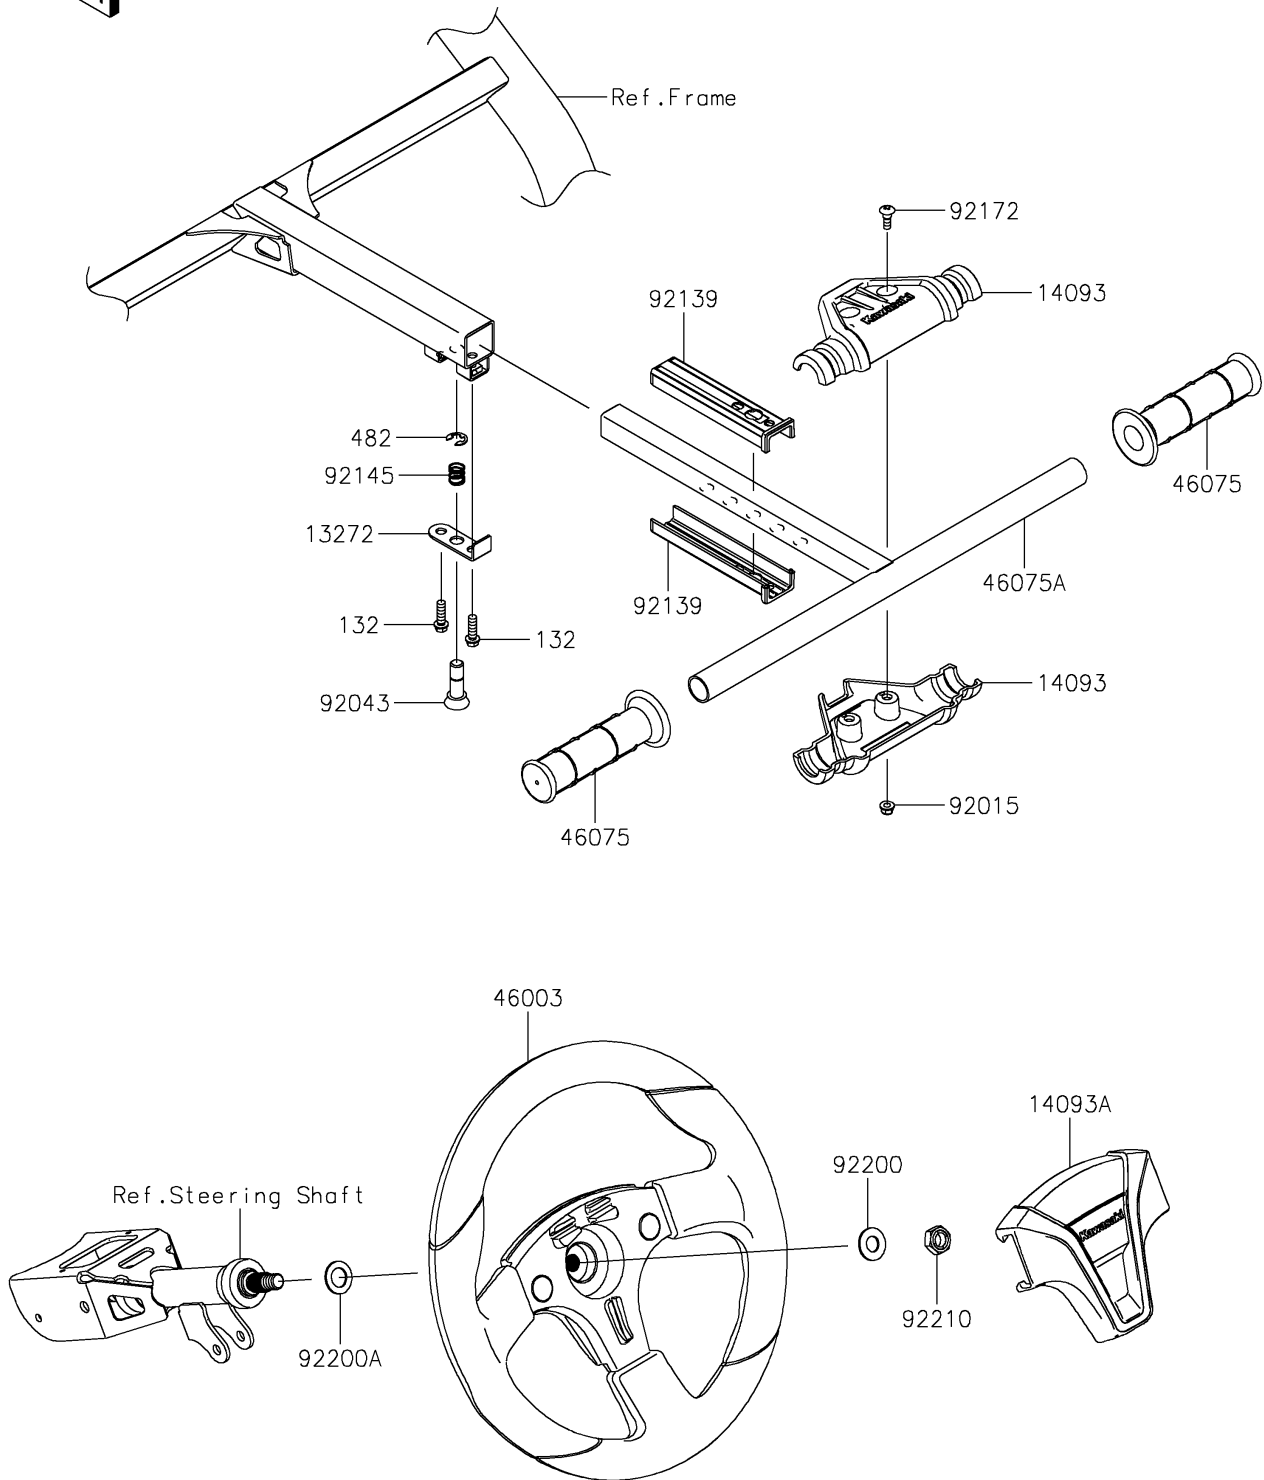

2022 TERYX KRX® 1000 TRAIL EDITION PARTS DIAGRAM

Steering Wheel

F2311

2022 TERYX KRX® 1000 TRAIL EDITION PARTS LIST

Steering Wheel

ITEM NAME	PART NUMBER	QUANTITY
PLATE (Ref # 13272)	13272-3869	1
COVER,PASSENGER GRIP (Ref # 14093)	14093-0802	2
COVER,HANDLE (Ref # 14093A)	14093-0803	1
HANDLE (Ref # 46003)	46003-0809	1
GRIP (Ref # 46075)	46075-0065	2
GRIP,PIPE (Ref # 46075A)	46075-0658	1
NUT,LOCK,FLANGED,5MM (Ref # 92015)	92015-1752	2
PIN (Ref # 92043)	92043-7503	1
BUSHING (Ref # 92139)	92139-1143	2
SPRING (Ref # 92145)	92145-7507	1
SCREW,5MM (Ref # 92172)	92172-0261	2
WASHER,12.1X25X1.6 (Ref # 92200)	92200-0455	1
WASHER,15X25X1.6 (Ref # 92200A)	92200-0460	1
NUT,LOCK,12MM (Ref # 92210)	92210-1249	1
BOLT-FLANGED-SMALL,6X20 (Ref # 132)	132BB0620	2
CIRCLIP-TYPE-E,8MM (Ref # 482)	482EA8000	1