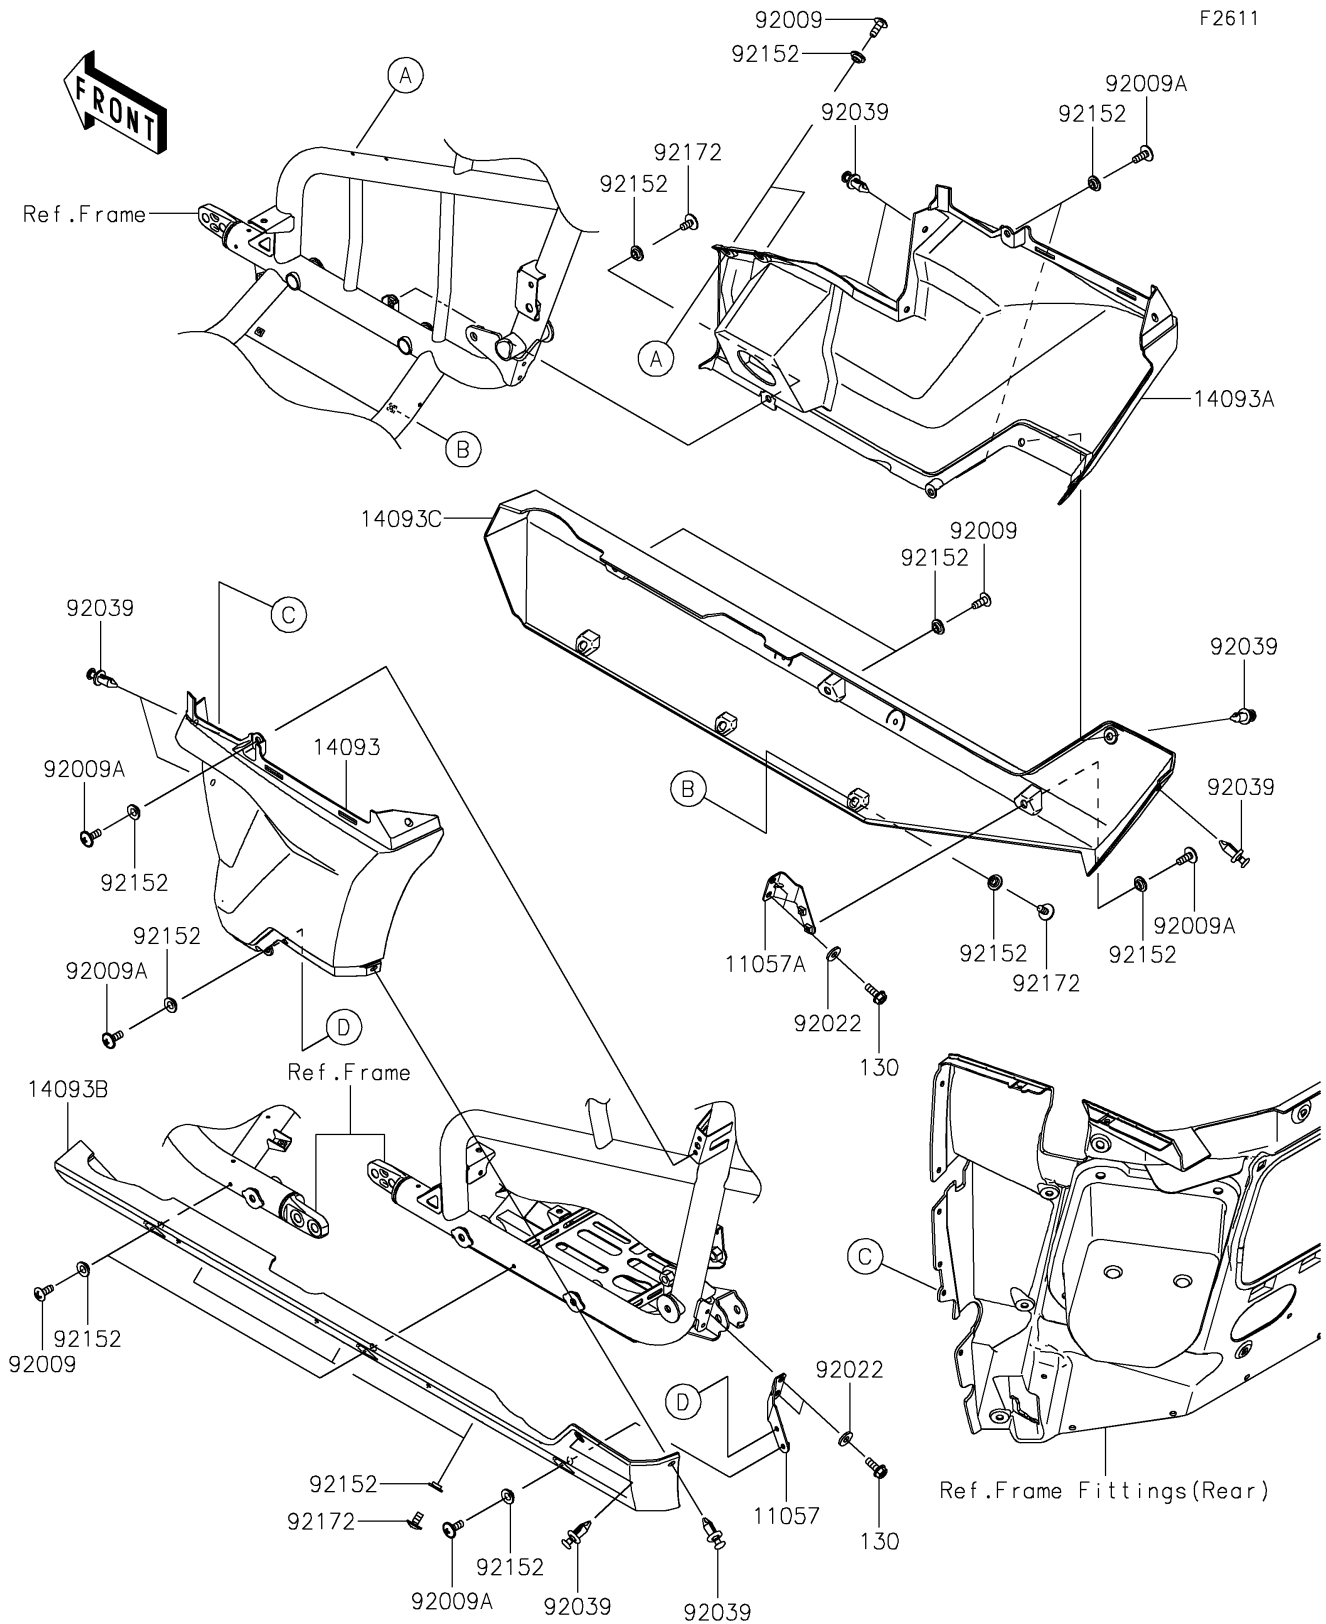

2022 TERYX KRX® 1000 TRAIL EDITION PARTS DIAGRAM

Side Covers

2022 TERYX KRX® 1000 TRAIL EDITION PARTS LIST

Side Covers

ITEM NAME	PART NUMBER	QUANTITY
BRACKET,SIDE COVER,LH (Ref # 11057)	11057-4181	1
BRACKET,SIDE COVER,RH (Ref # 11057A)	11057-4182	1
COVER,SIDE,RR,LH (Ref # 14093)	14093-1054	1
COVER,SIDE,RR,RH (Ref # 14093A)	14093-1055	1
COVER,SIDE,LWR,LH (Ref # 14093B)	14093-1056	1
COVER,SIDE,LWR,RH (Ref # 14093C)	14093-1057	1
SCREW,TAPPING,6X16 (Ref # 92009)	92009-1166	6
SCREW,6X16 (Ref # 92009A)	92009-1621	6
WASHER,6.5X16X2 (Ref # 92022)	92022-1565	4
RIVET (Ref # 92039)	92039-0776	8
COLLAR,6.3X9.5X4.1 (Ref # 92152)	92152-1571	19
SCREW,6X12 (Ref # 92172)	92172-0853	7
BOLT-FLANGED,6X16 (Ref # 130)	130BA0616	4