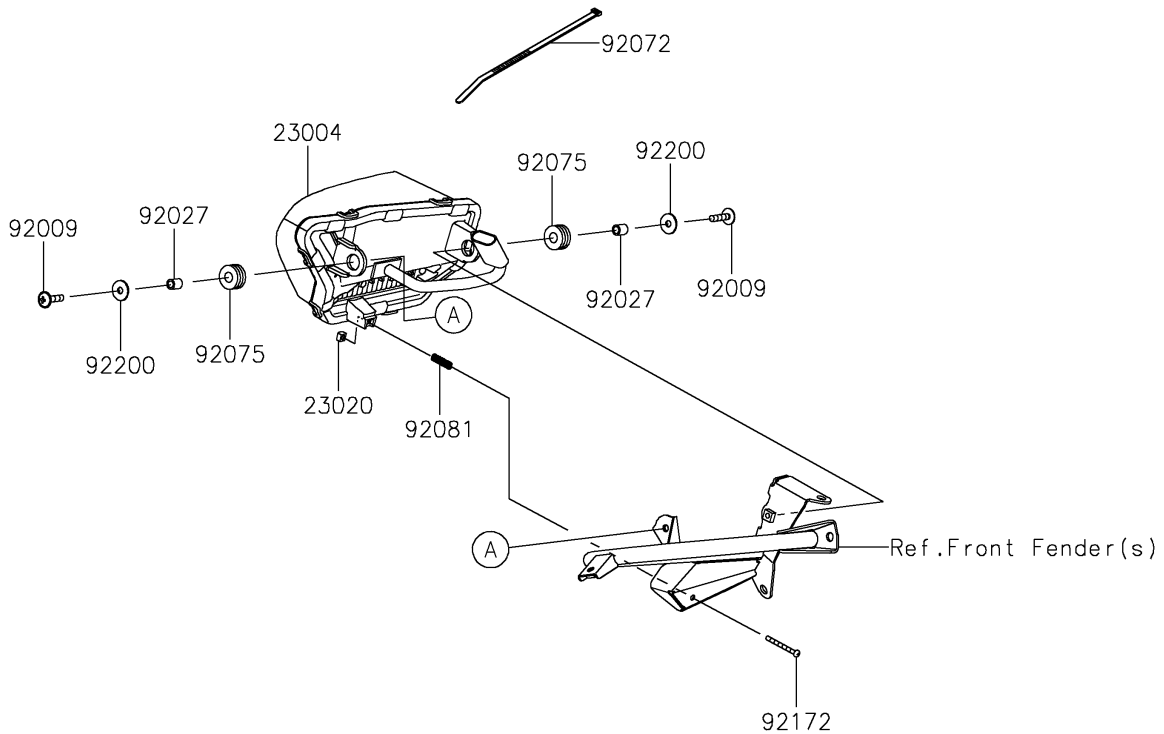

2022 TERYX KRX® 1000 TRAIL EDITION PARTS DIAGRAM

Headlight(s)

F2710

2022 TERYX KRX® 1000 TRAIL EDITION PARTS LIST

Headlight(s)

ITEM NAME	PART NUMBER	QUANTITY
LAMP-HEAD,LH,LED (Ref # 23004)	23004-0392	1
LAMP-HEAD,RH,LED (Ref # 23004A)	23004-0393	1
NUT,4MM,FOCUS ADJUST (Ref # 23020)	23020-018	2
SCREW,6X25 (Ref # 92009)	92009-1465	4
COLLAR,6.8X10X12 (Ref # 92027)	92027-162	4
BAND,L=292.1 (Ref # 92072)	92072-3509	2
DAMPER,10X24X12 (Ref # 92075)	92075-1690	4
SPRING,FOCUS ADJUST (Ref # 92081)	92081-1896	2
SCREW,4X40 (Ref # 92172)	92172-1092	2
WASHER,6.5X20X1.6 (Ref # 92200)	92200-0283	4