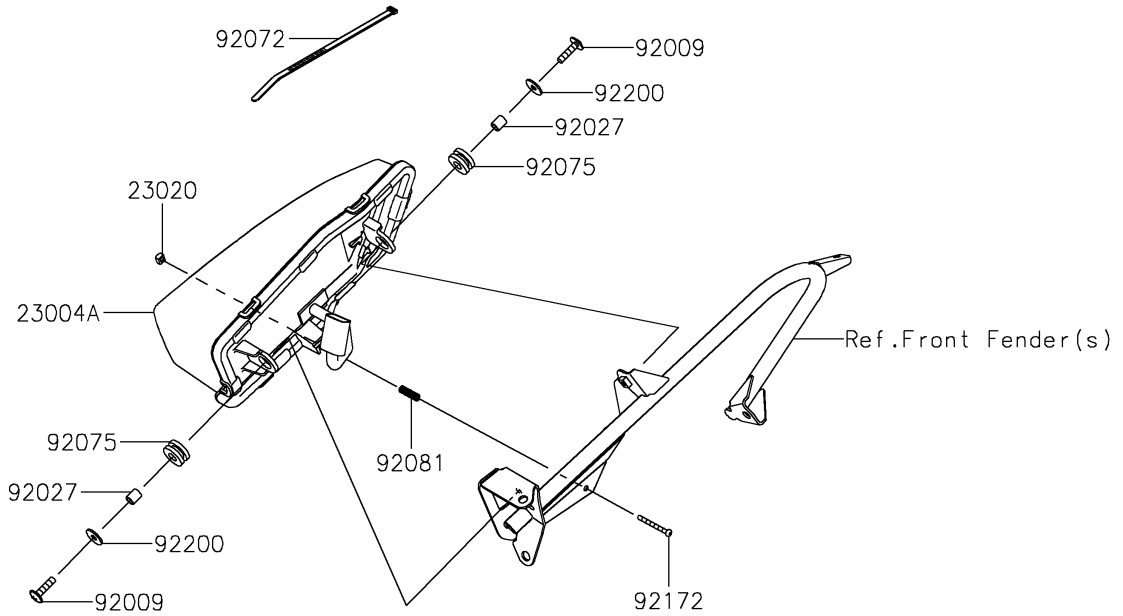

2022 TERYX KRX® 1000 TRAIL EDITION PARTS DIAGRAM

Headlight(s)

F2710

2022 TERYX KRX® 1000 TRAIL EDITION PARTS LIST

Headlight(s)

ITEM NAME	PART NUMBER	QUANTITY
LAMP-HEAD,LH,LED (Ref # 23004)	23004-0392	1
LAMP-HEAD,RH,LED (Ref # 23004A)	23004-0393	1
NUT,4MM,FOCUS ADJUST (Ref # 23020)	23020-018	2
SCREW,6X25 (Ref # 92009)	92009-1465	4
COLLAR,6.8X10X12 (Ref # 92027)	92027-162	4
BAND,L=292.1 (Ref # 92072)	92072-3509	2
DAMPER,10X24X12 (Ref # 92075)	92075-1690	4
SPRING,FOCUS ADJUST (Ref # 92081)	92081-1896	2
SCREW,4X40 (Ref # 92172)	92172-1092	2
WASHER,6.5X20X1.6 (Ref # 92200)	92200-0283	4