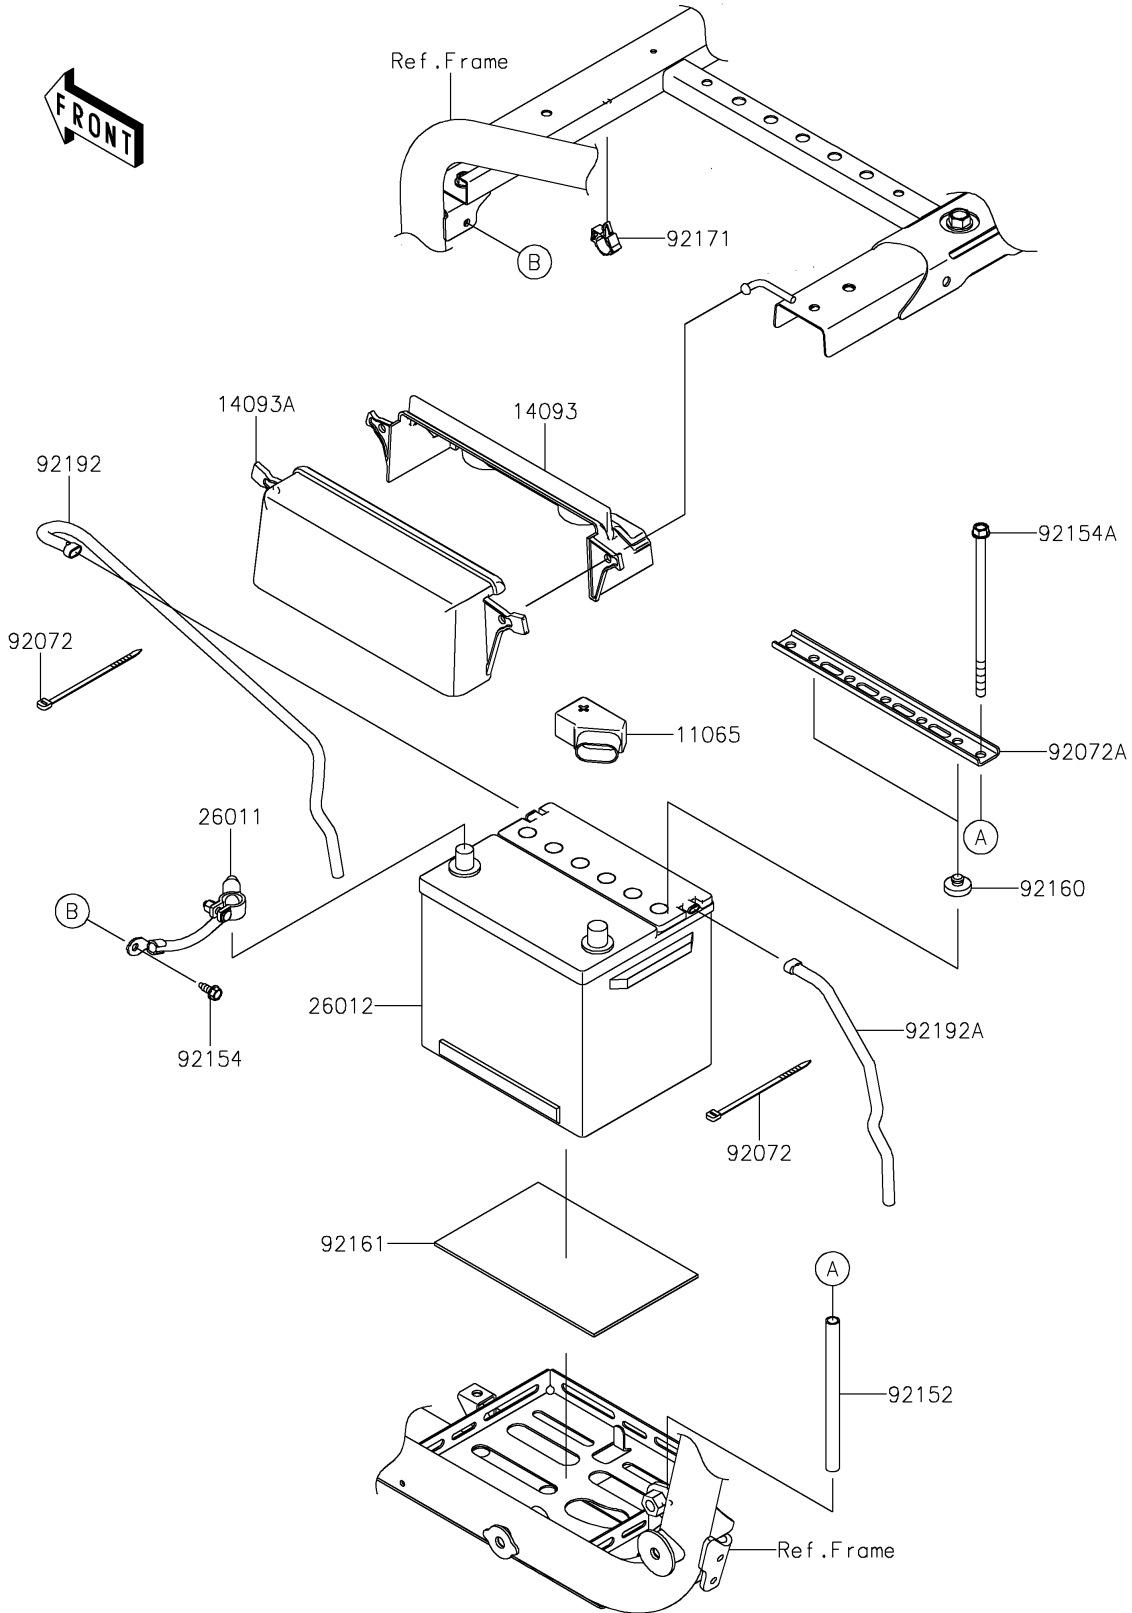

2022 TERYX KRX® 1000 TRAIL EDITION PARTS DIAGRAM

Battery

F2761

2022 TERYX KRX® 1000 TRAIL EDITION PARTS LIST

Battery

ITEM NAME	PART NUMBER	QUANTITY
CAP (Ref # 11065)	11065-0850	1
COVER,BATTERY TERMINAL,INNER (Ref # 14093)	14093-0800	1
COVER,BATTERY TERMINAL,OUTER (Ref # 14093A)	14093-0801	1
WIRE-LEAD,BATTERY(-) (Ref # 26011)	26011-1871	1
BATTERY,WET,(26R) (Ref # 26012)	26012-7501	1
BAND,92X2.4 (Ref # 92072)	92072-0791	2
BAND,BATTERY (Ref # 92072A)	92072-0844	1
COLLAR,9.4X12.7X160 (Ref # 92152)	92152-2584	1
BOLT,FLANGED,6X16 (Ref # 92154)	92154-0551	1
BOLT,FLANGED,8X175 (Ref # 92154A)	92154-3973	2
DAMPER (Ref # 92160)	92160-1396	2
DAMPER (Ref # 92161)	92161-0578	1
CLAMP,BRAKE HOSE (Ref # 92171)	92171-0316	1
TUBE,BREATHER,7X10X500 (Ref # 92192)	92192-2256	1
TUBE,BREATHER,7X10X300 (Ref # 92192A)	92192-2257	1