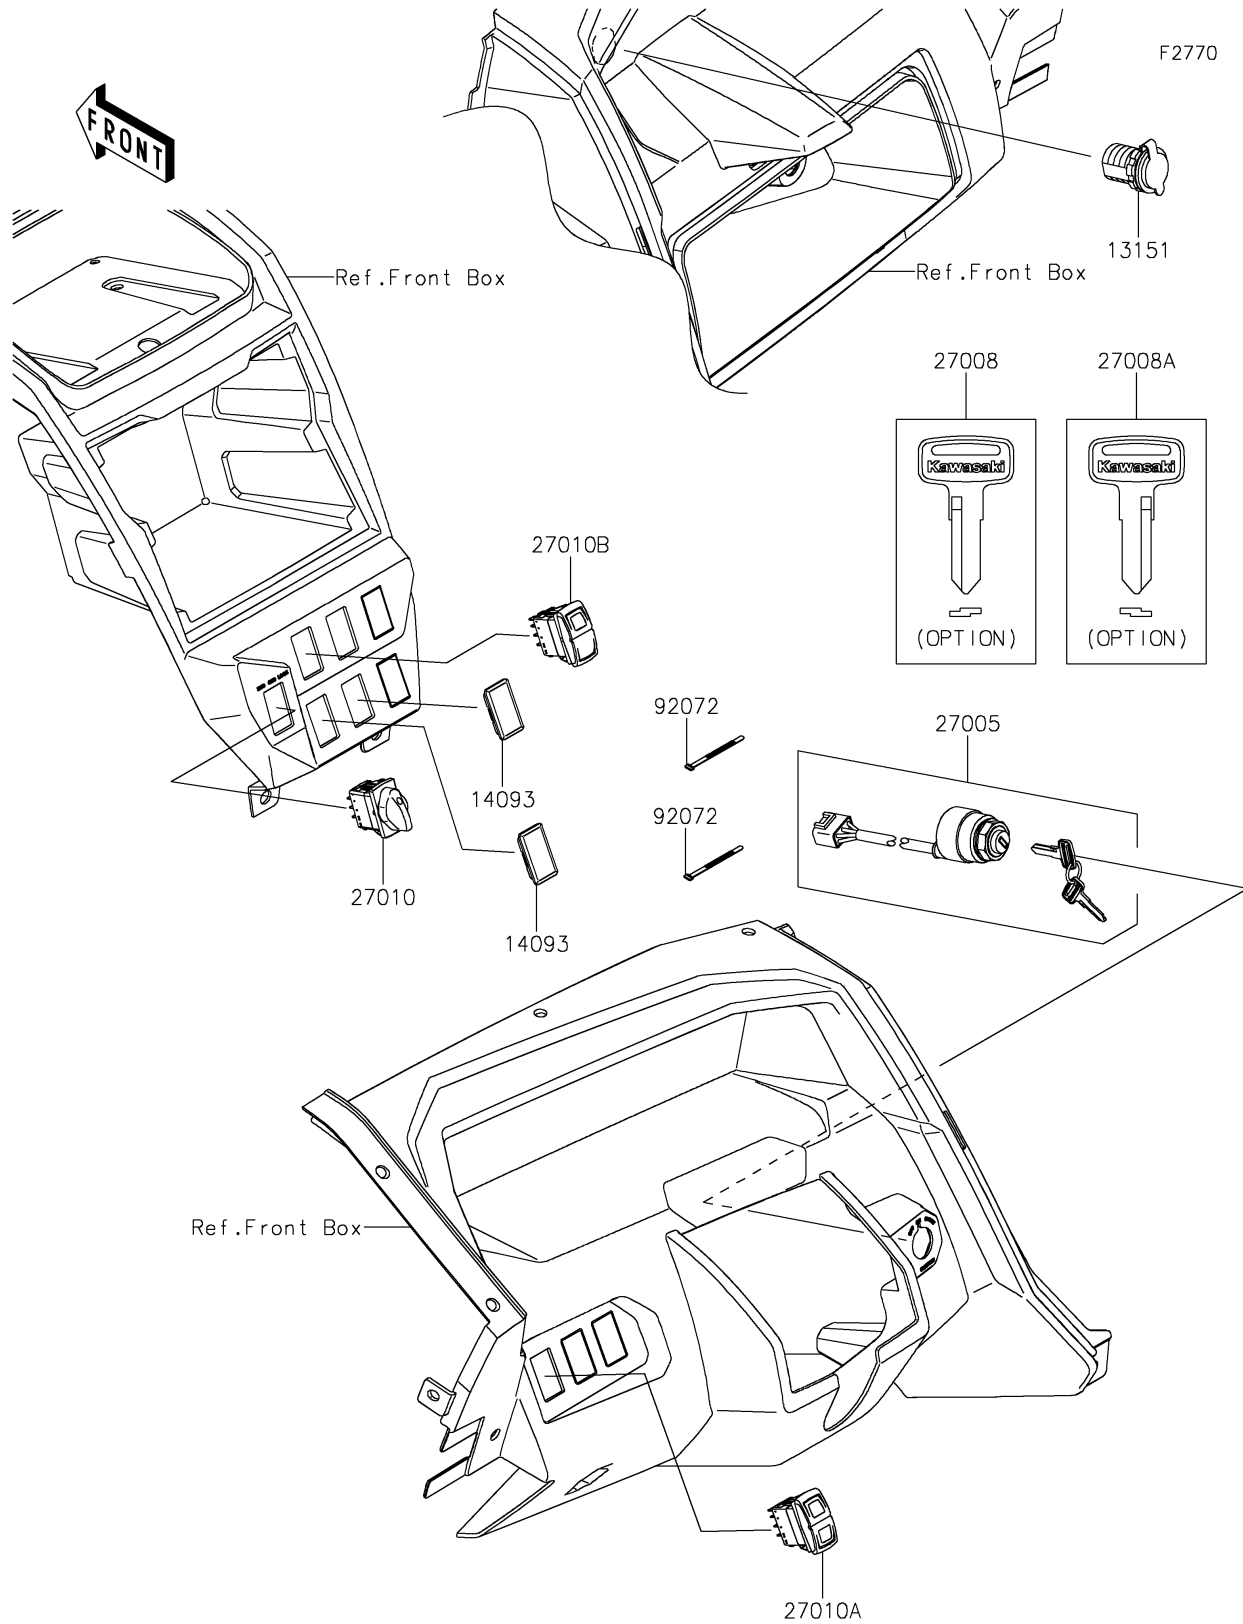

2022 TERYX KRX® 1000 TRAIL EDITION PARTS DIAGRAM

Ignition Switch