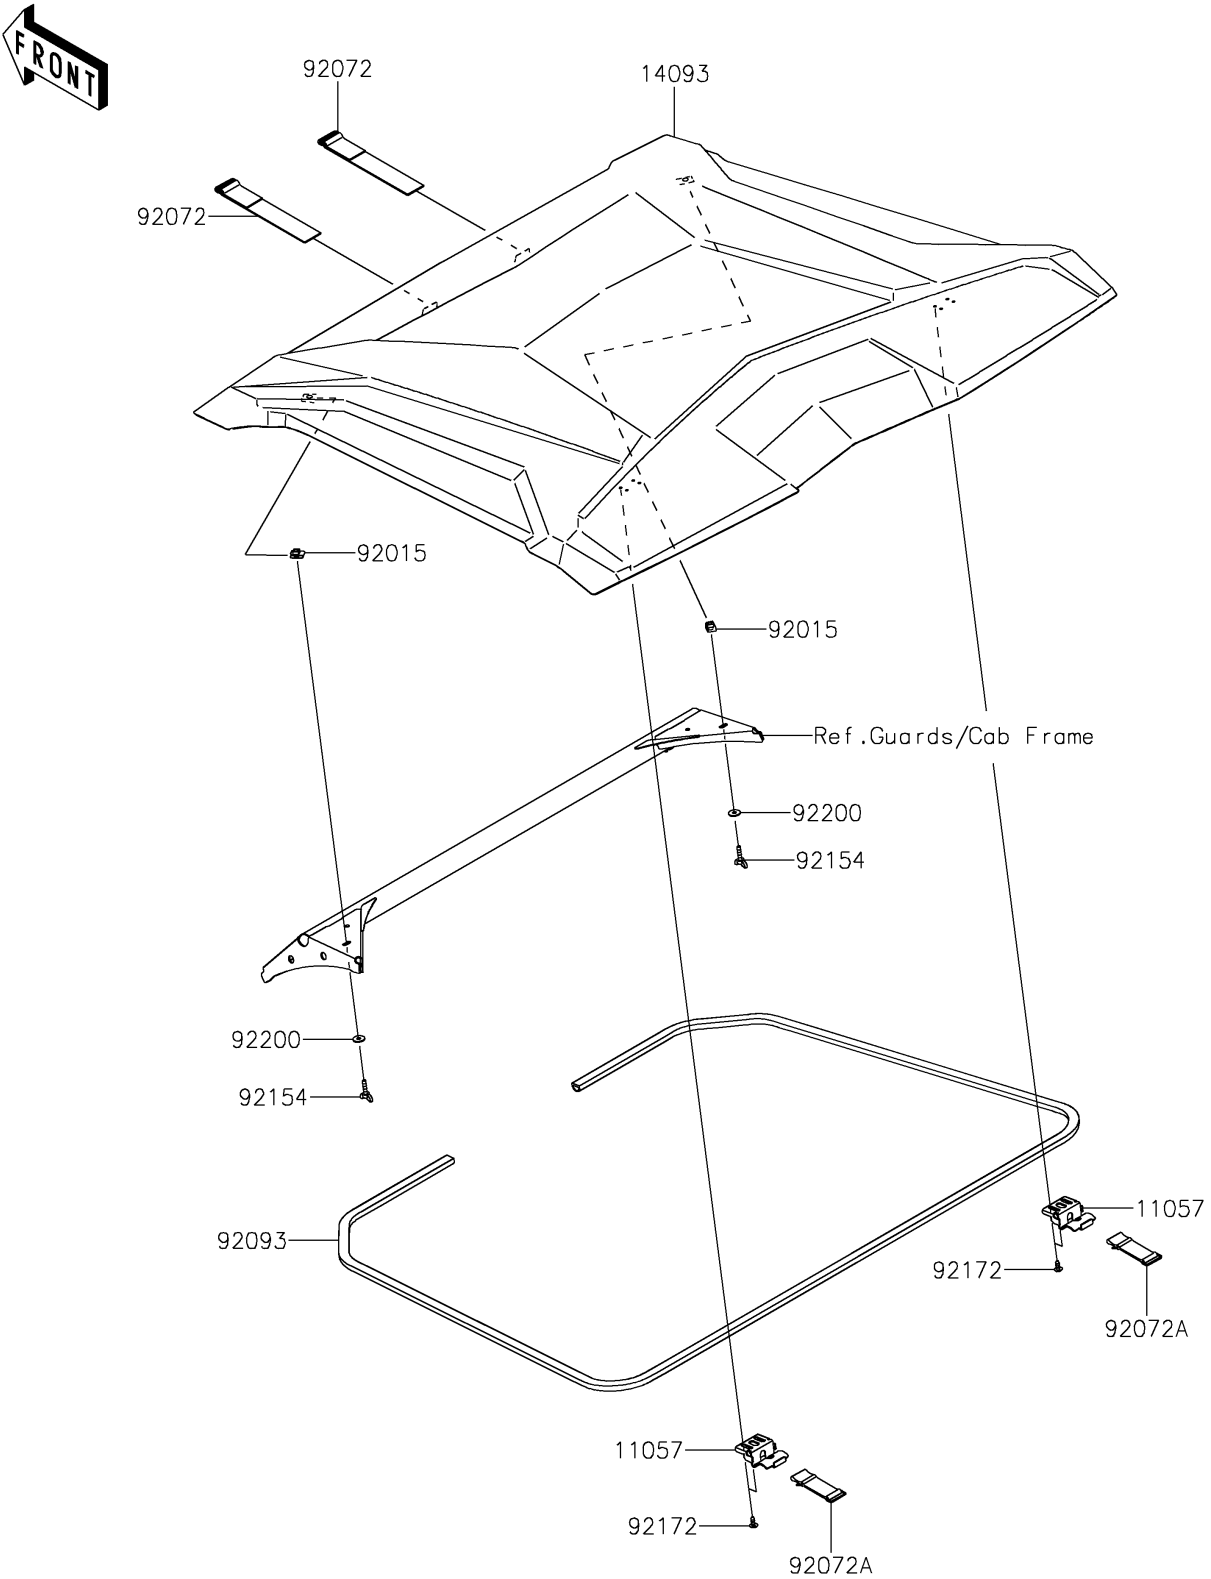

2022 TERYX KRX® 1000 TRAIL EDITION PARTS DIAGRAM

Sun Top

F2876

2022 TERYX KRX® 1000 TRAIL EDITION PARTS LIST

Sun Top

ITEM NAME	PART NUMBER	QUANTITY
BRACKET (Ref # 11057)	11057-3701	2
COVER,ROOF (Ref # 14093)	14093-0983	1
NUT,6MM (Ref # 92015)	92015-1602	2
BAND (Ref # 92072)	92072-0871	2
BAND,TOOL (Ref # 92072A)	92072-1176	2
SEAL (Ref # 92093)	92093-0747	1
BOLT,WING,6X25 (Ref # 92154)	92154-4116	2
SCREW,6X16 (Ref # 92172)	92172-0284	8
WASHER,6.5X20X1.6 (Ref # 92200)	92200-0283	2