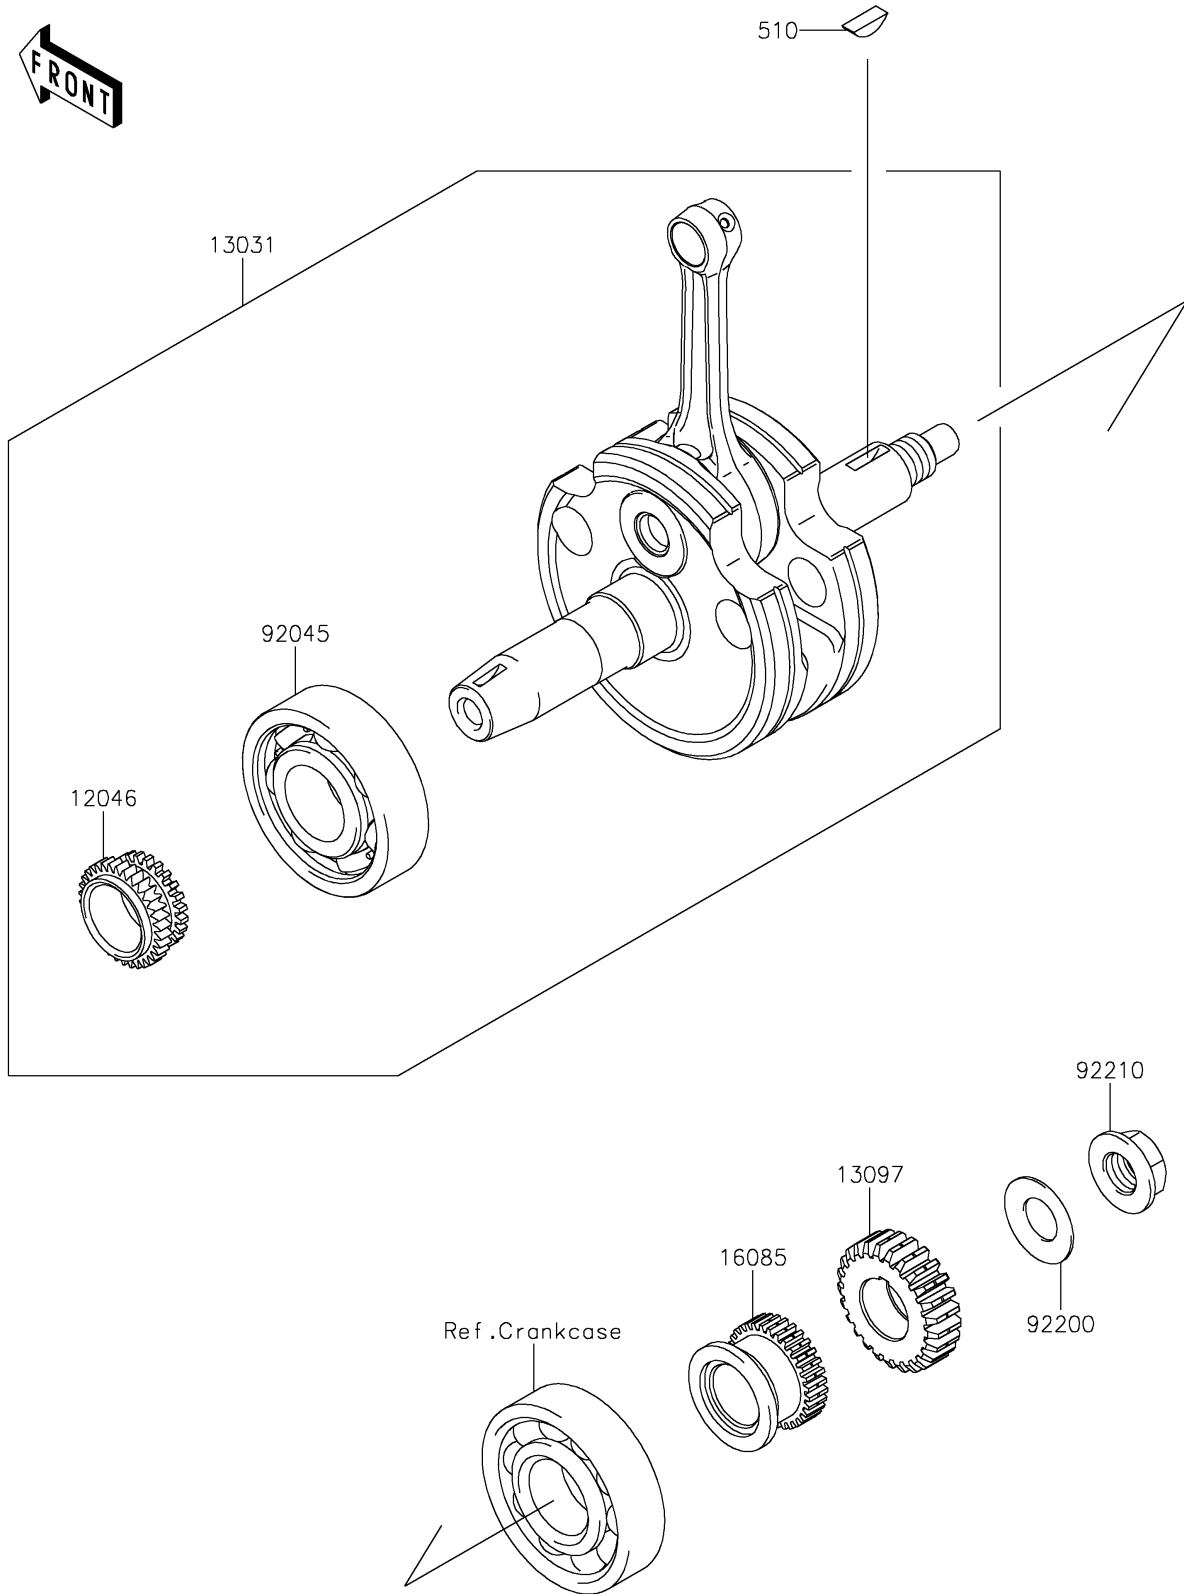

# 2019 KLX®150L PARTS DIAGRAM

Crankshaft

E1321

## 2019 KLX®150L PARTS LIST

### Crankshaft

ITEM NAME	PART NUMBER	QUANTITY
SPROCKET,18T (Ref # 12046)	12046-0575	1
CRANKSHAFT-COMP (Ref # 13031)	13031-0867	1
GEAR-PRIMARY SPUR,25T (Ref # 13097)	13097-0569	1
GEAR,21T (Ref # 16085)	16085-0607	1
BEARING-BALL,25X62X17 (Ref # 92045)	92045-0895	1
WASHER,14.2X28X1.5 (Ref # 92200)	92200-0553	1
NUT,14MM,LEFT HANDED (Ref # 92210)	92210-0600	1
KEY-WOODRUFF (Ref # 510)	510A4200	1