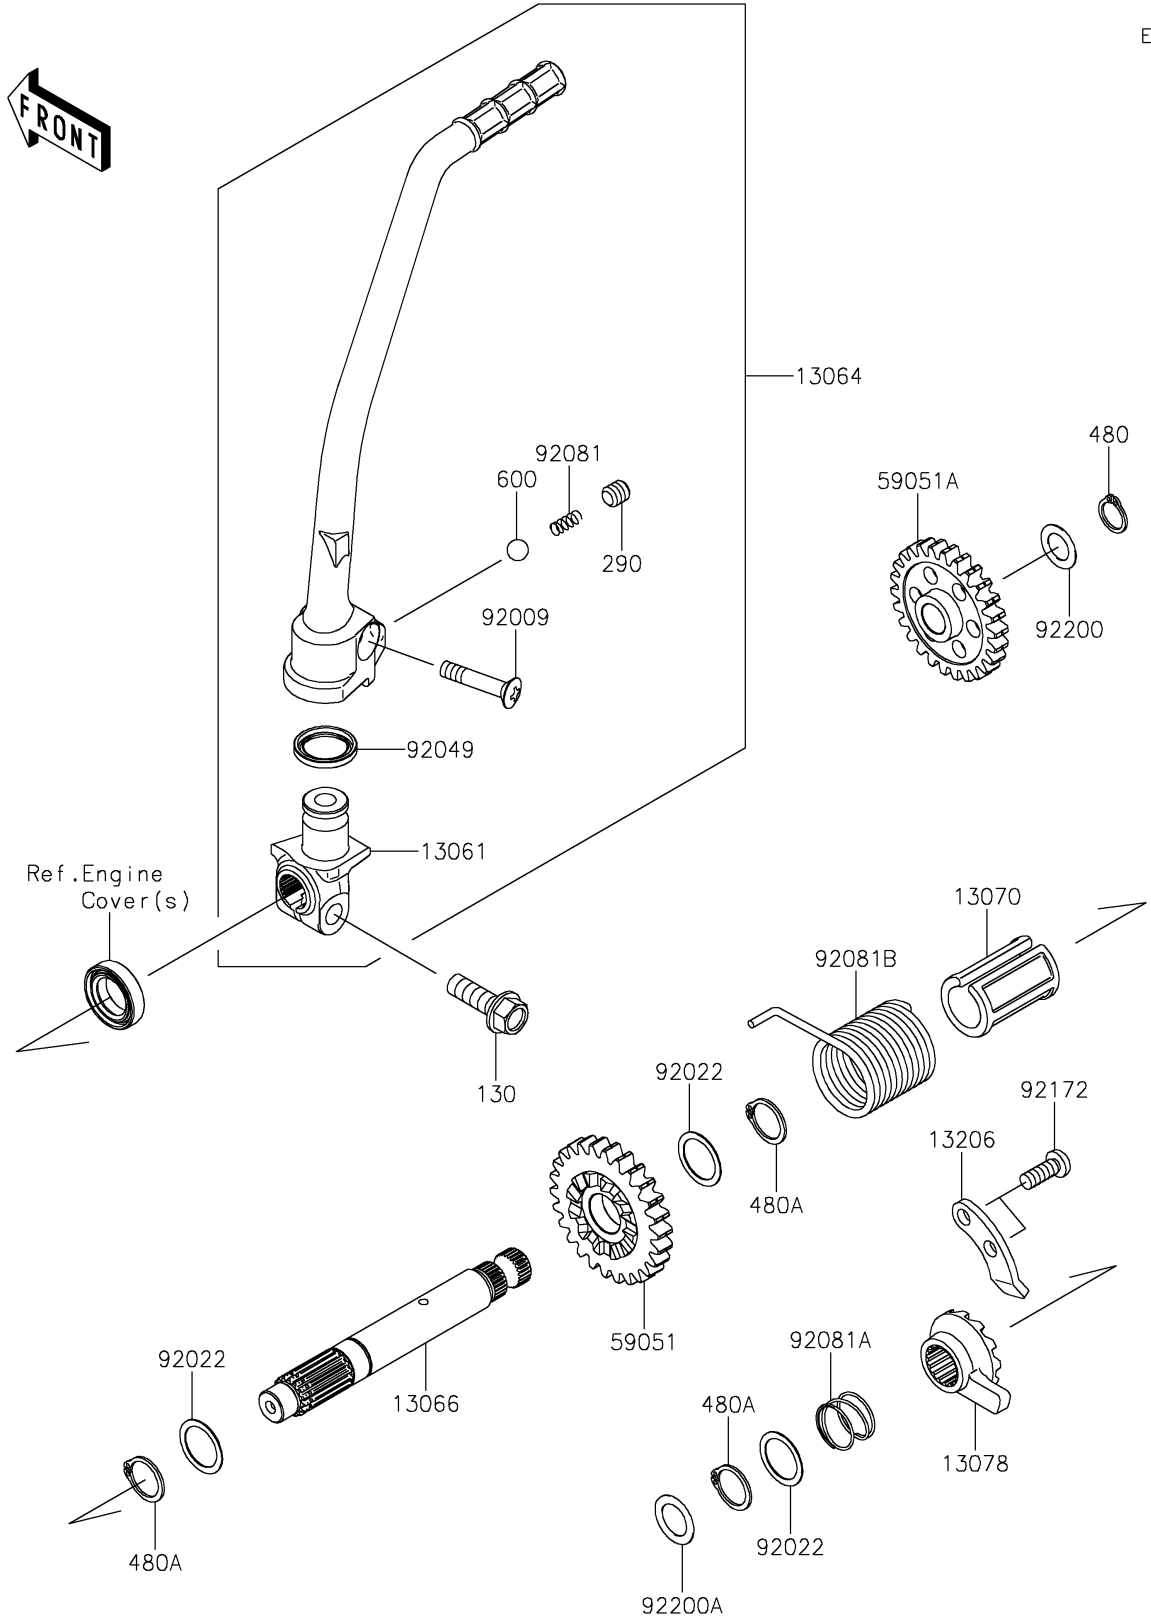

# 2019 KLX®150L PARTS DIAGRAM

## 2019 KLX®150L PARTS LIST

### Kickstarter Mechanism

ITEM NAME	PART NUMBER	QUANTITY
BOSS (Ref # 13061)	13061-0778	1
LEVER-ASSY-KICK (Ref # 13064)	13064-0074	1
SHAFT-KICK (Ref # 13066)	13066-0014	1
GUIDE,KICK SHAFT (Ref # 13070)	13070-1035	1
RATCHET (Ref # 13078)	13078-0030	1
GUIDE-KICK (Ref # 13206)	13206-1070	1
GEAR-SPUR,KICK STARTER,26T (Ref # 59051)	59051-0735	1
GEAR-SPUR,IDLE,26T (Ref # 59051A)	59051-0738	1
SCREW,6X27 (Ref # 92009)	92009-1607	1
WASHER,16.8X22X0.5 (Ref # 92022)	92022-315	3
SEAL-OIL,KICK PEDAL (Ref # 92049)	92049-1387	1
SPRING,KICK PEDAL (Ref # 92081)	92081-020	1
SPRING,RATCHET (Ref # 92081A)	92081-122	1
SPRING,KICK STARTER (Ref # 92081B)	92081-1276	1
SCREW,6X16 (Ref # 92172)	92172-1051	2
WASHER,12.3X20X0.5 (Ref # 92200)	92200-0298	1
WASHER,13.2X20X0.5 (Ref # 92200A)	92200-0571	1
BOLT-FLANGED,8X25 (Ref # 130)	130CA0825	1
SCREW-SET-SOCKET,8X8 (Ref # 290)	290CA0808	1
CIRCLIP-TYPE-C,12MM (Ref # 480)	480J1200	1
CIRCLIP-TYPE-C,16MM (Ref # 480A)	480J1600	3
BALL-STEEL,1/4 (Ref # 600)	600A0800	1