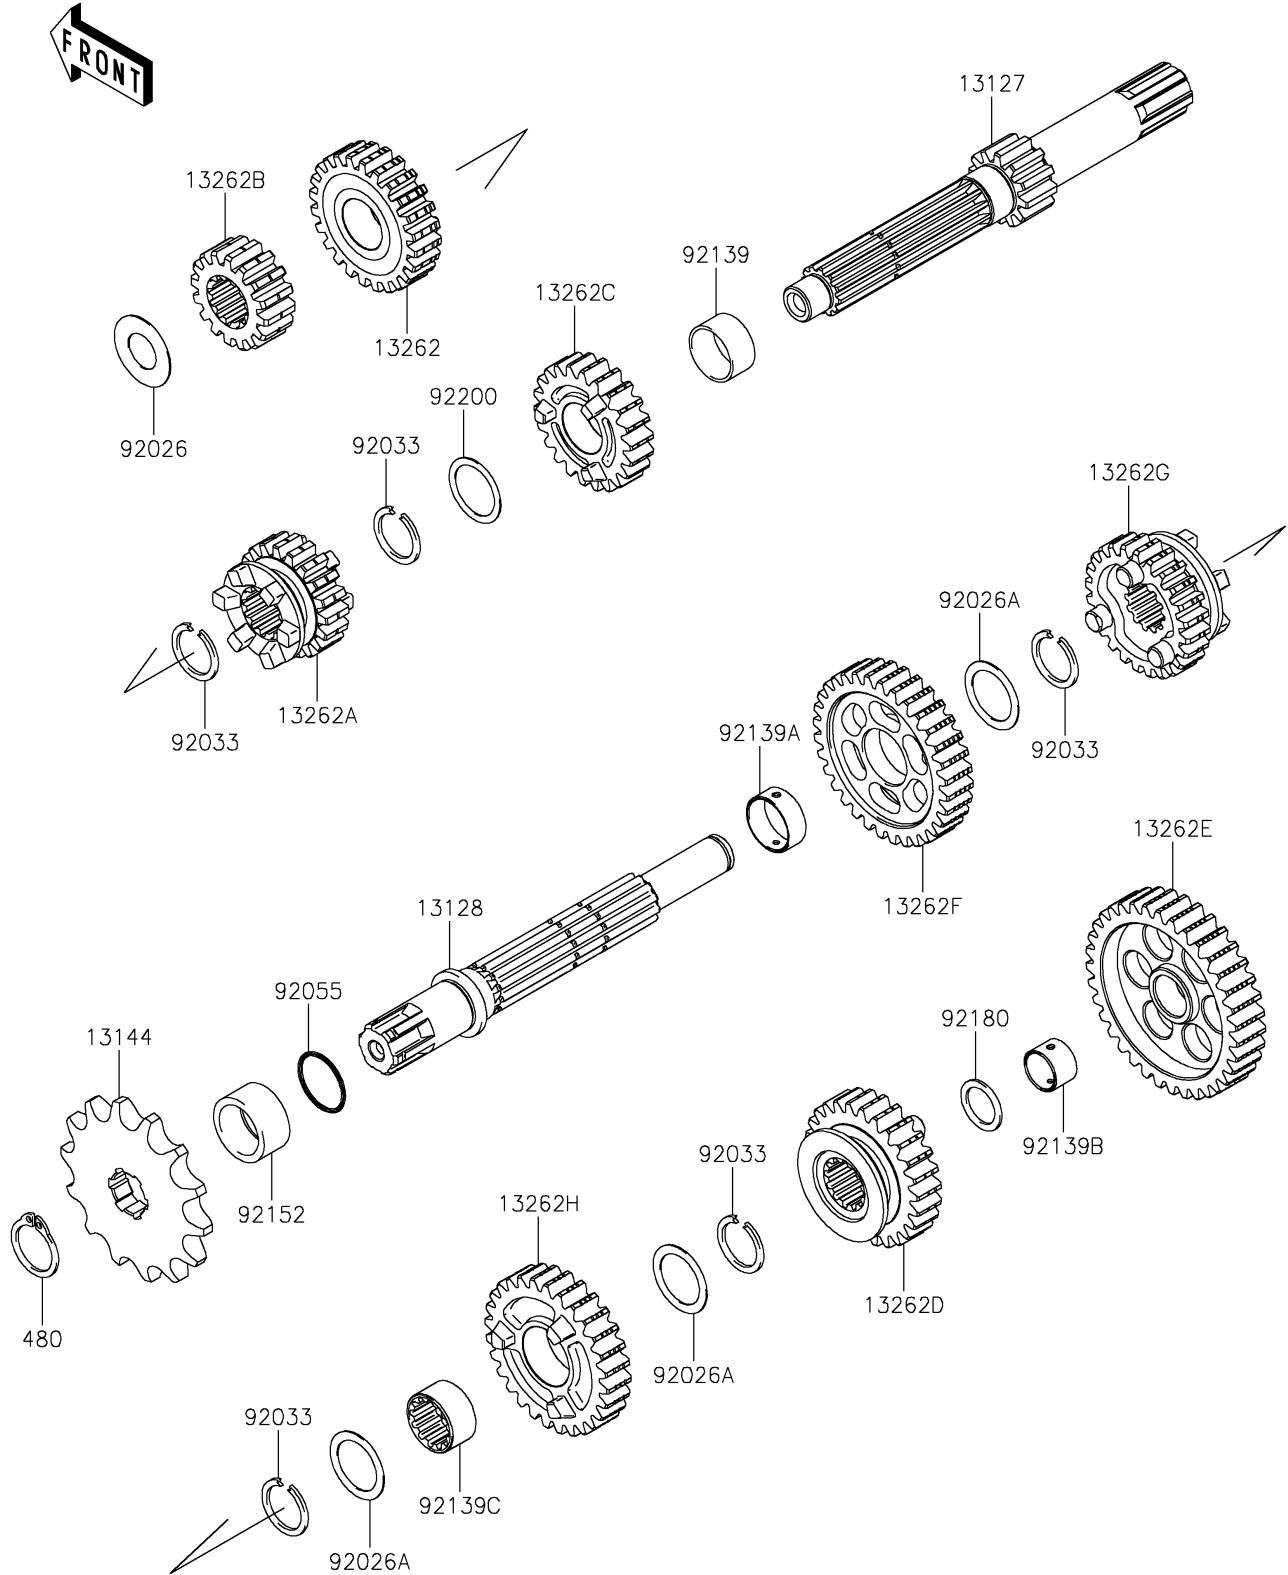

2019 KLX®150L PARTS DIAGRAM

Transmission

E1361

2019 KLX®150L PARTS LIST

Transmission

ITEM NAME	PART NUMBER	QUANTITY
SHAFT-TRANSMISSION INPUT,12T (Ref # 13127)	13127-0648	1
SHAFT-TRANSMISSION OUTPUT (Ref # 13128)	13128-0679	1
SPROCKET-OUTPUT,14T (Ref # 13144)	13144-0562	1
GEAR,INPUT 5TH,24T (Ref # 13262)	13262-0965	1
GEAR,INPUT 3RD,19T (Ref # 13262A)	13262-0966	1
GEAR,INPUT 2ND,16T (Ref # 13262B)	13262-0967	1
GEAR,INPUT 4TH,22T (Ref # 13262C)	13262-0968	1
GEAR,OUTPUT 4TH,26T (Ref # 13262D)	13262-0969	1
GEAR,OUTPUT LOW,35T (Ref # 13262E)	13262-0970	1
GEAR,OUTPUT 2ND,32T (Ref # 13262F)	13262-0971	1
GEAR,OUTPUT 5TH,24T (Ref # 13262G)	13262-0972	1
GEAR,OUTPUT 3RD,28T (Ref # 13262H)	13262-0973	1
SPACER,12.2X24X0.5 (Ref # 92026)	92026-0754	1
SPACER,17.2X23X0.5 (Ref # 92026A)	92026-0755	3
RING-SNAP (Ref # 92033)	92033-0731	5
RING-O,16.8X1.9 (Ref # 92055)	92055-0151	1
BUSHING,17X19X9.5 (Ref # 92139)	92139-0795	1
BUSHING,17X19X7.4 (Ref # 92139A)	92139-0796	1
BUSHING,12X14X9.4 (Ref # 92139B)	92139-0797	1
BUSHING (Ref # 92139C)	92139-0913	1
COLLAR,SPROCKET (Ref # 92152)	92152-0998	1
SHIM (Ref # 92180)	92180-0774	1
WASHER,17.3X22X0.5 (Ref # 92200)	92200-0865	1
CIRCLIP-TYPE-C,17MM (Ref # 480)	480J1700	1