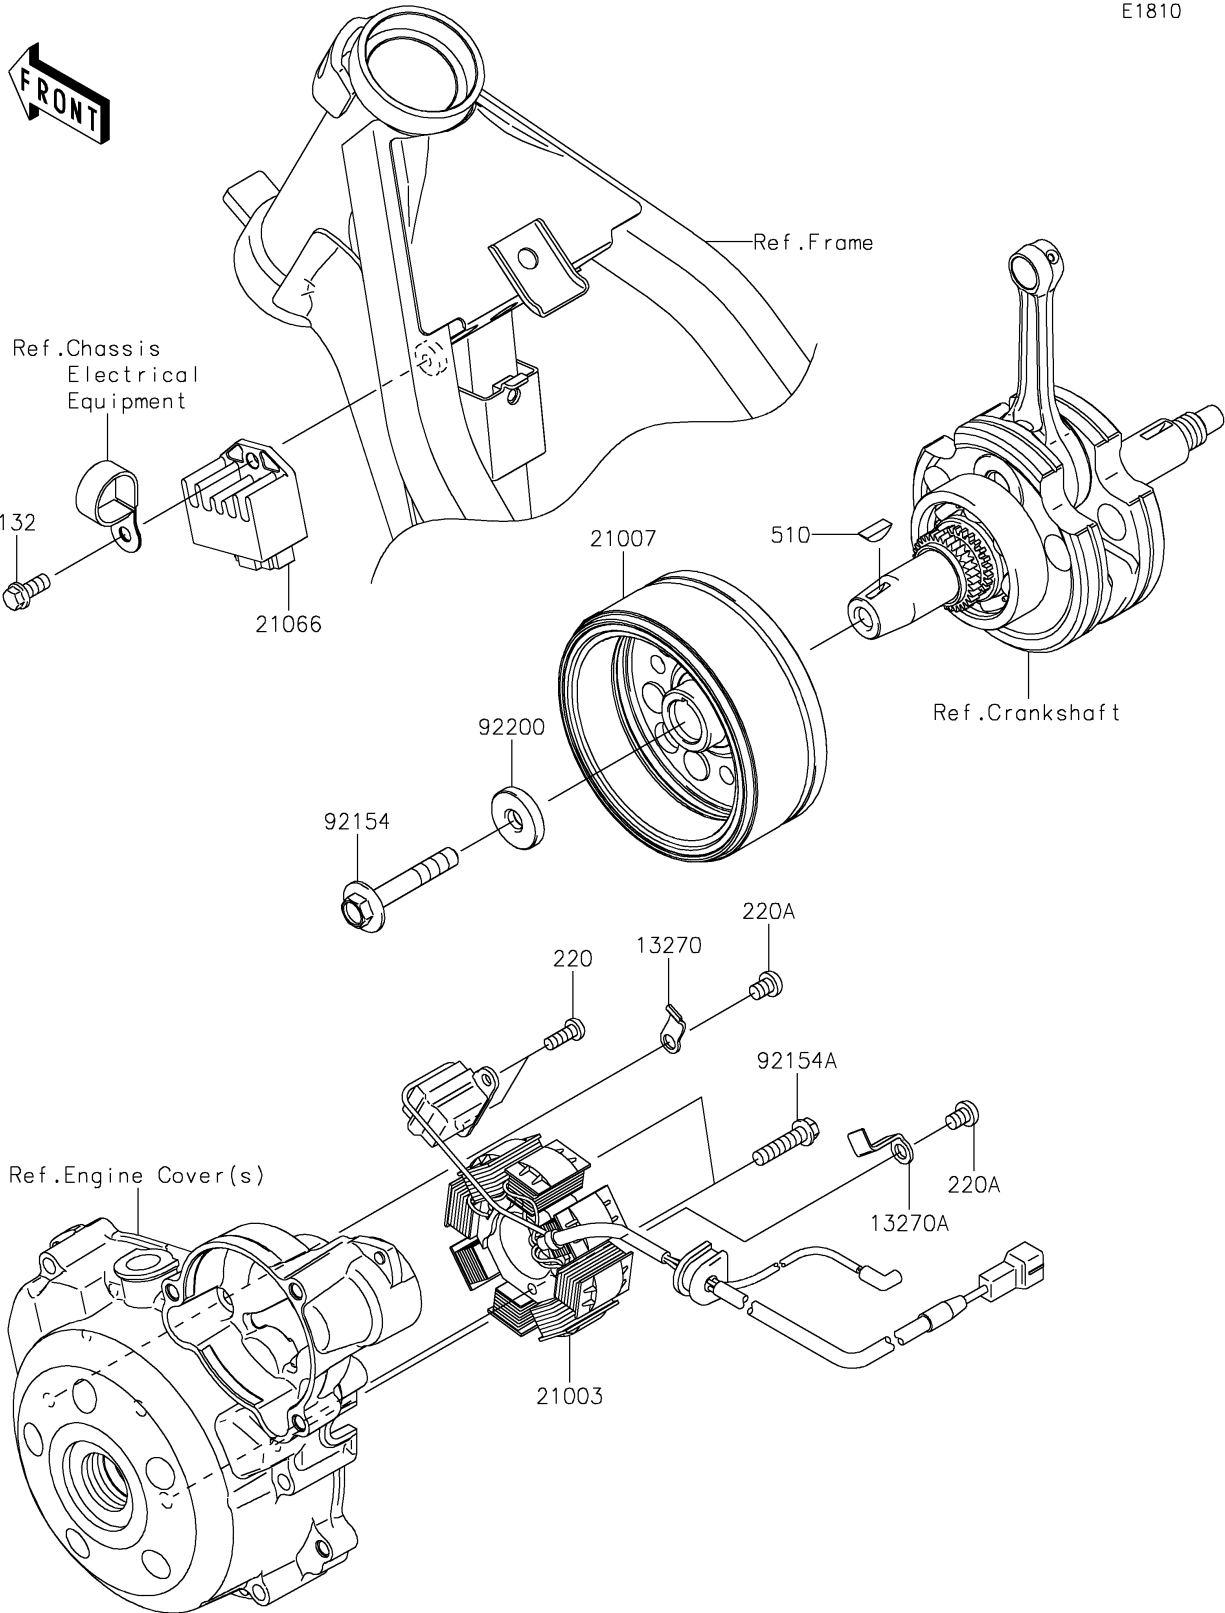

2018 KLX®150L PARTS DIAGRAM

Generator

E1810

2018 KLX®150L PARTS LIST

Generator

| ITEM NAME | PART NUMBER | QUANTITY |
|-------------------------------------|-------------|----------|
| PLATE (Ref # 13270) | 13270-1754 | 1 |
| PLATE (Ref # 13270A) | 13270-1961 | 1 |
| STATOR (Ref # 21003) | 21003-0117 | 1 |
| ROTOR (Ref # 21007) | 21007-0621 | 1 |
| REGULATOR-VOLTAGE (Ref # 21066) | 21066-0777 | 1 |
| BOLT,FLANGED,8X50 (Ref # 92154) | 92154-1153 | 1 |
| BOLT,FLANGED,6X25 (Ref # 92154A) | 92154-1156 | 2 |
| WASHER,8.2X26X5 (Ref # 92200) | 92200-1626 | 1 |
| BOLT-FLANGED-SMALL,6X14 (Ref # 132) | 132BA0614 | 1 |
| SCREW-PAN-CROS,5X14 (Ref # 220) | 220AA0514 | 2 |
| SCREW-PAN-CROS,6X8 (Ref # 220A) | 220AA0608 | 2 |
| KEY-WOODRUFF (Ref # 510) | 510A3200 | 1 |