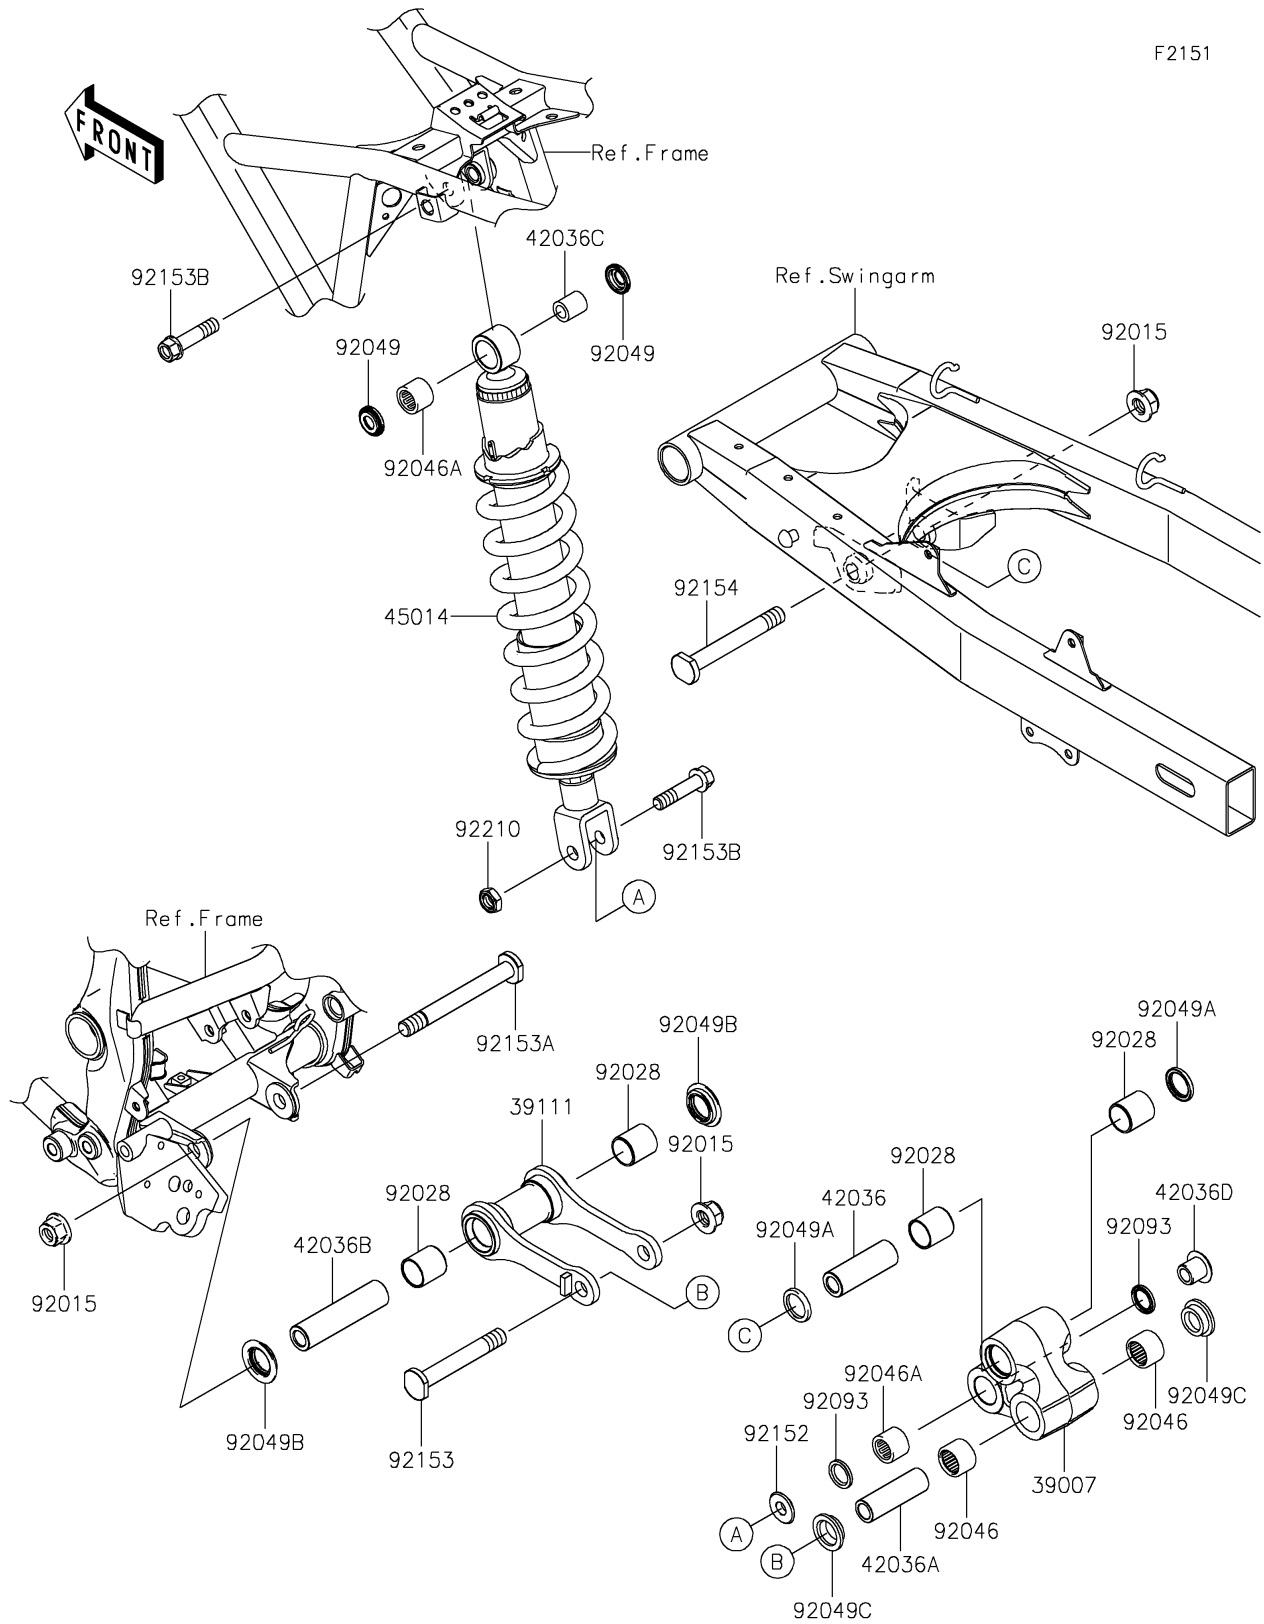

2019 KLX®150L PARTS DIAGRAM

Suspension/Shock Absorber

F2151

2019 KLX®150L PARTS LIST

Suspension/Shock Absorber

ITEM NAME	PART NUMBER	QUANTITY
-----------	-------------	----------