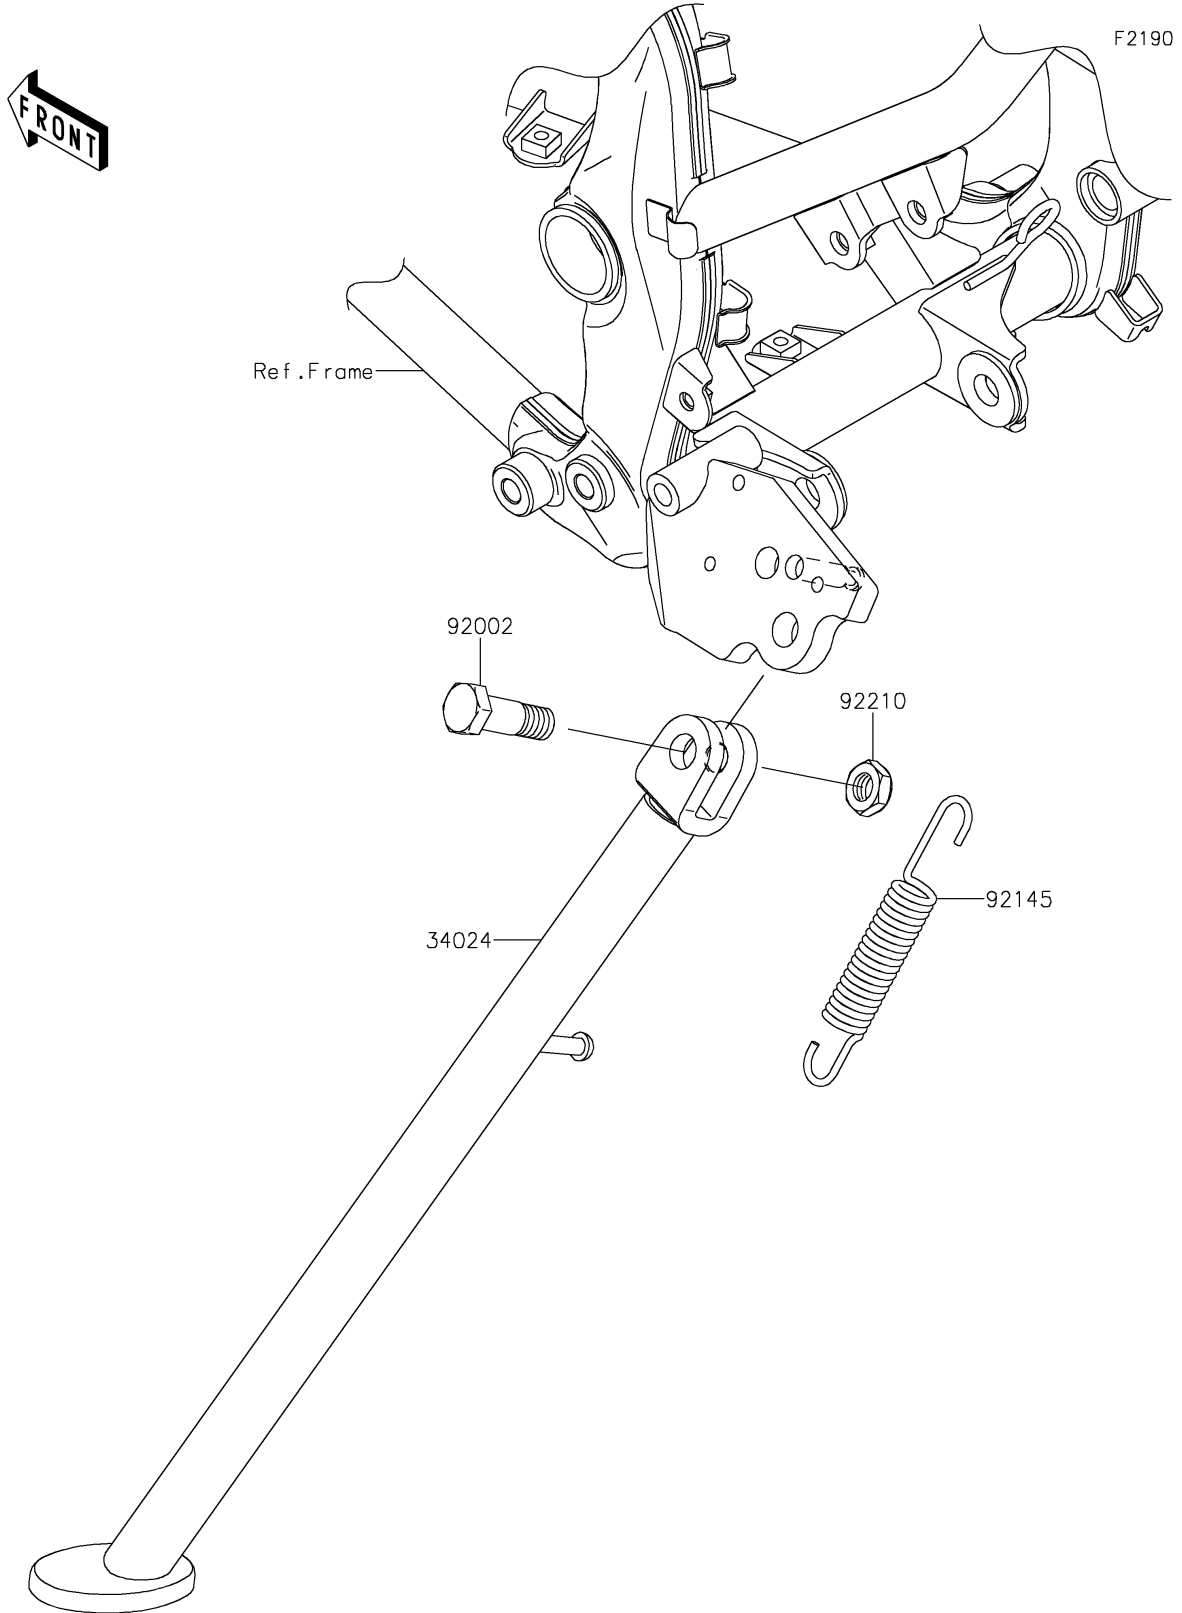

2019 KLX®150L PARTS DIAGRAM

Stand(s)

2019 KLX®150L PARTS LIST

Stand(s)

ITEM NAME	PART NUMBER	QUANTITY
STAND-SIDE,P.SILVER (Ref # 34024)	34024-0121-458	1
BOLT,SIDE STAND (Ref # 92002)	92002-1813	1
SPRING (Ref # 92145)	92145-1588	1
NUT,LOCK,10MM (Ref # 92210)	92210-1672	1