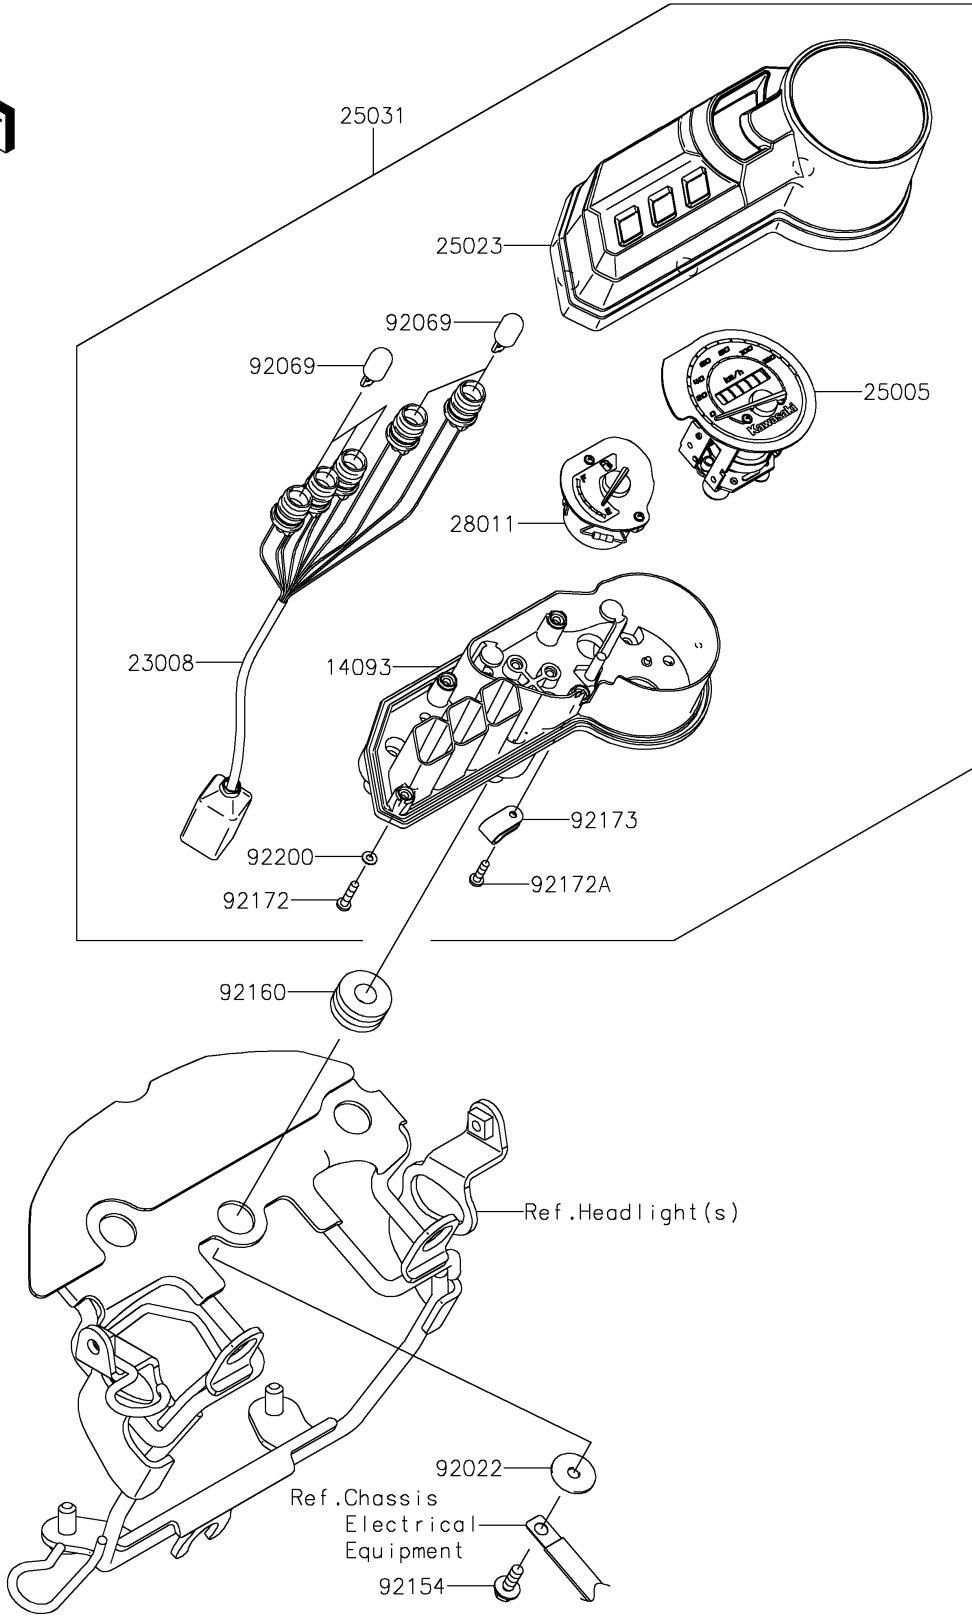

2019 KLX®150L PARTS DIAGRAM

Meter(s)

F2530

2019 KLX®150L PARTS LIST

Meter(s)

ITEM NAME	PART NUMBER	QUANTITY
COVER (Ref # 14093)	14093-0471	1
SOCKET-ASSY (Ref # 23008)	23008-0175	1
SPEEDOMETER (Ref # 25005)	25005-0138	1
COVER-METER CASE (Ref # 25023)	25023-0123	1
METER-ASSY,KPH (Ref # 25031)	25031-0779	1
METER (Ref # 28011)	28011-0657	1
WASHER,5.5X20X1.2 (Ref # 92022)	92022-104	3
BULB,12V 1.7W,T10 (Ref # 92069)	92069-0100	5
BOLT,FLANGED,5X14 (Ref # 92154)	92154-0458	3
DAMPER (Ref # 92160)	92160-1162	3
SCREW,3X12 (Ref # 92172)	92172-1103	5
SCREW (Ref # 92172A)	92172-1104	1
CLAMP (Ref # 92173)	92173-1577	1
WASHER (Ref # 92200)	92200-1823	5