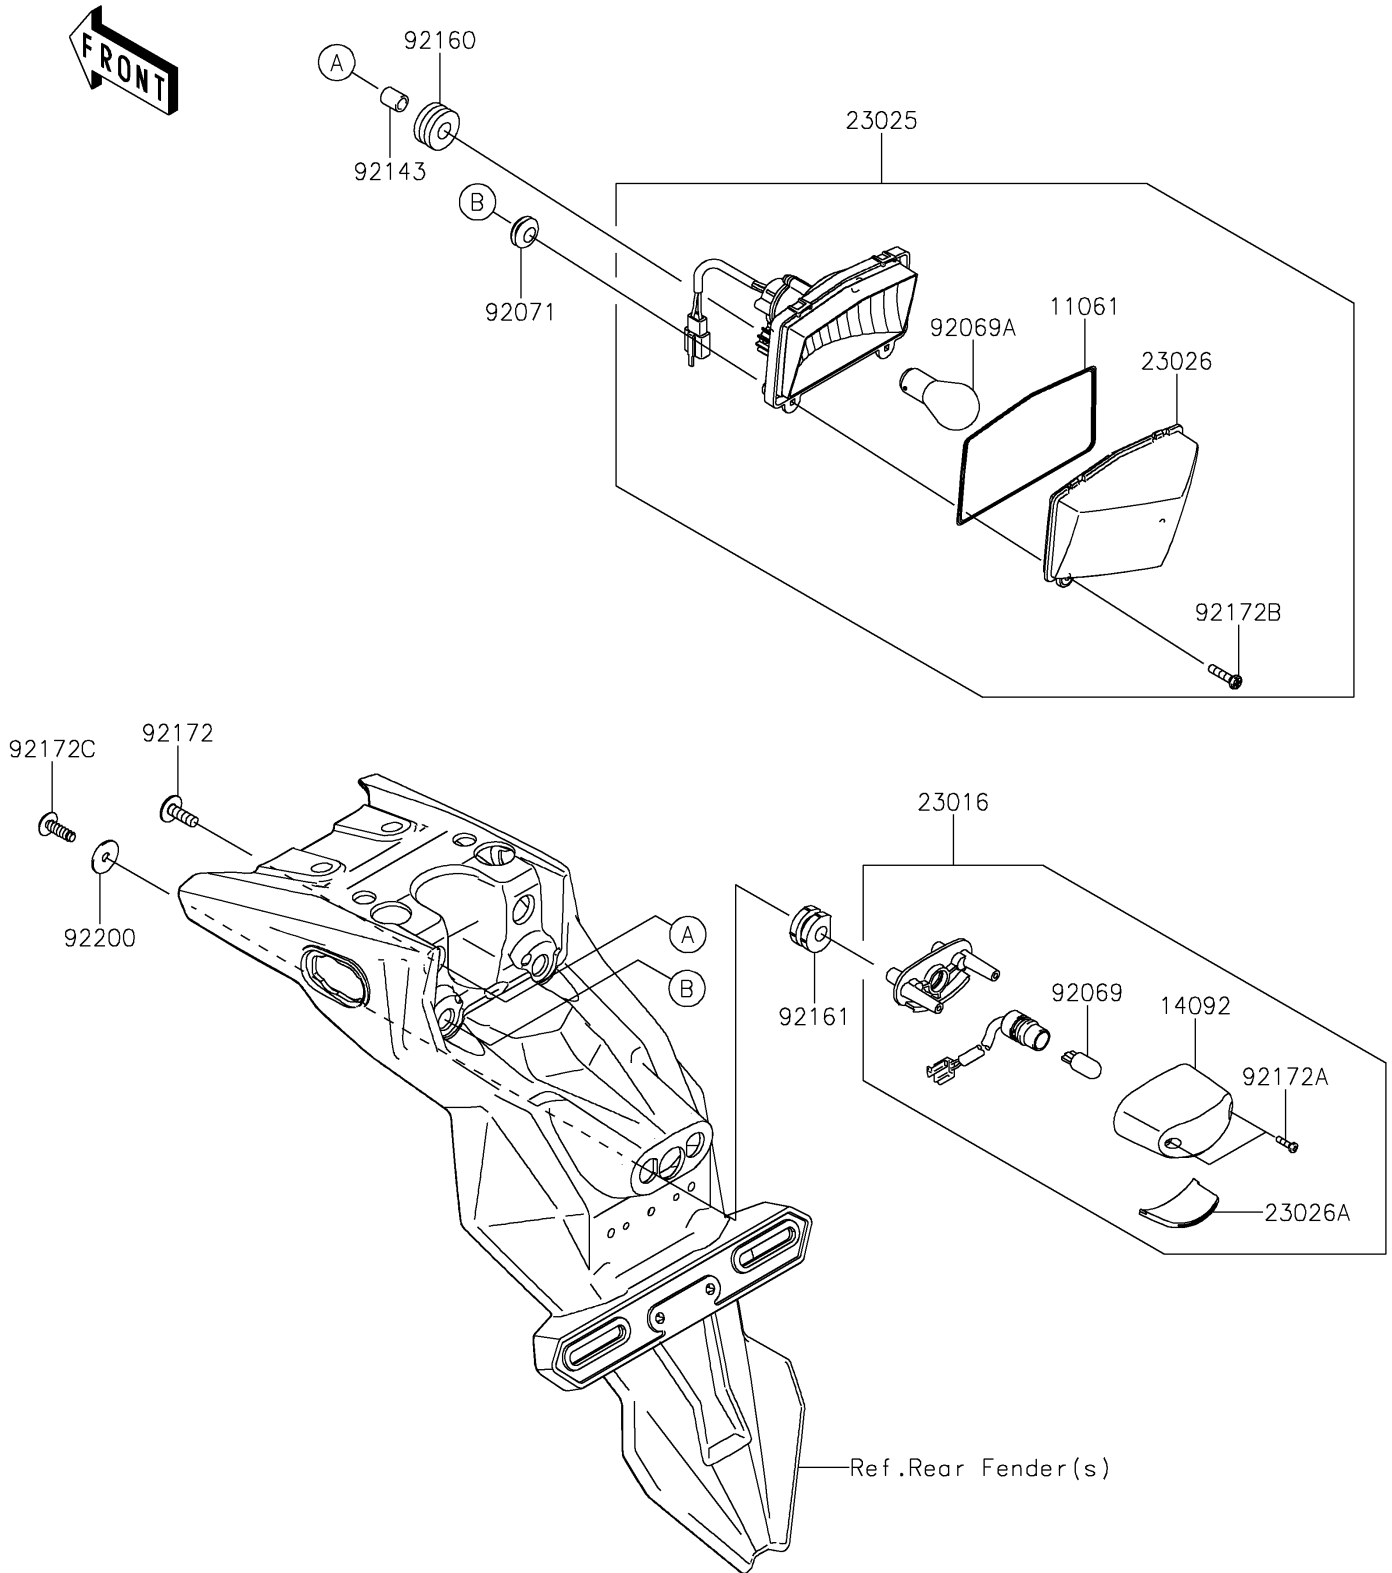

2019 KLX®150L PARTS DIAGRAM

Taillight(s)

F2720

2019 KLX®150L PARTS LIST

Taillight(s)

ITEM NAME	PART NUMBER	QUANTITY
GASKET, TAIL LAMP LENS (Ref # 11061)	11061-0393	1
COVER, LICENSE LAMP (Ref # 14092)	14092-0001	1
LAMP-ASSY, LICENCE (Ref # 23016)	23016-0608	1
LAMP-TAIL (Ref # 23025)	23025-0355	1
LENS, TAIL LAMP (Ref # 23026)	23026-0024	1
LENS, LICENCE LAMP (Ref # 23026A)	23026-0028	1
BULB, 12V 5W (Ref # 92069)	92069-1016	1
BULB, 12V 21/5W (Ref # 92069A)	92069-1084	1
GROMMET (Ref # 92071)	92071-024	2
COLLAR, 6.8X10X13 (Ref # 92143)	92143-1825	2
DAMPER (Ref # 92160)	92160-1162	2
DAMPER (Ref # 92161)	92161-0776	2
SCREW, 6X18 (Ref # 92172)	92172-0192	2
SCREW, TAPPING, 2.9X13 (Ref # 92172A)	92172-0343	2
SCREW, 4.2X19 (Ref # 92172B)	92172-0411	2
SCREW, 5X16 (Ref # 92172C)	92172-0834	2
WASHER, 5.5X20X1.2 (Ref # 92200)	92200-0585	2