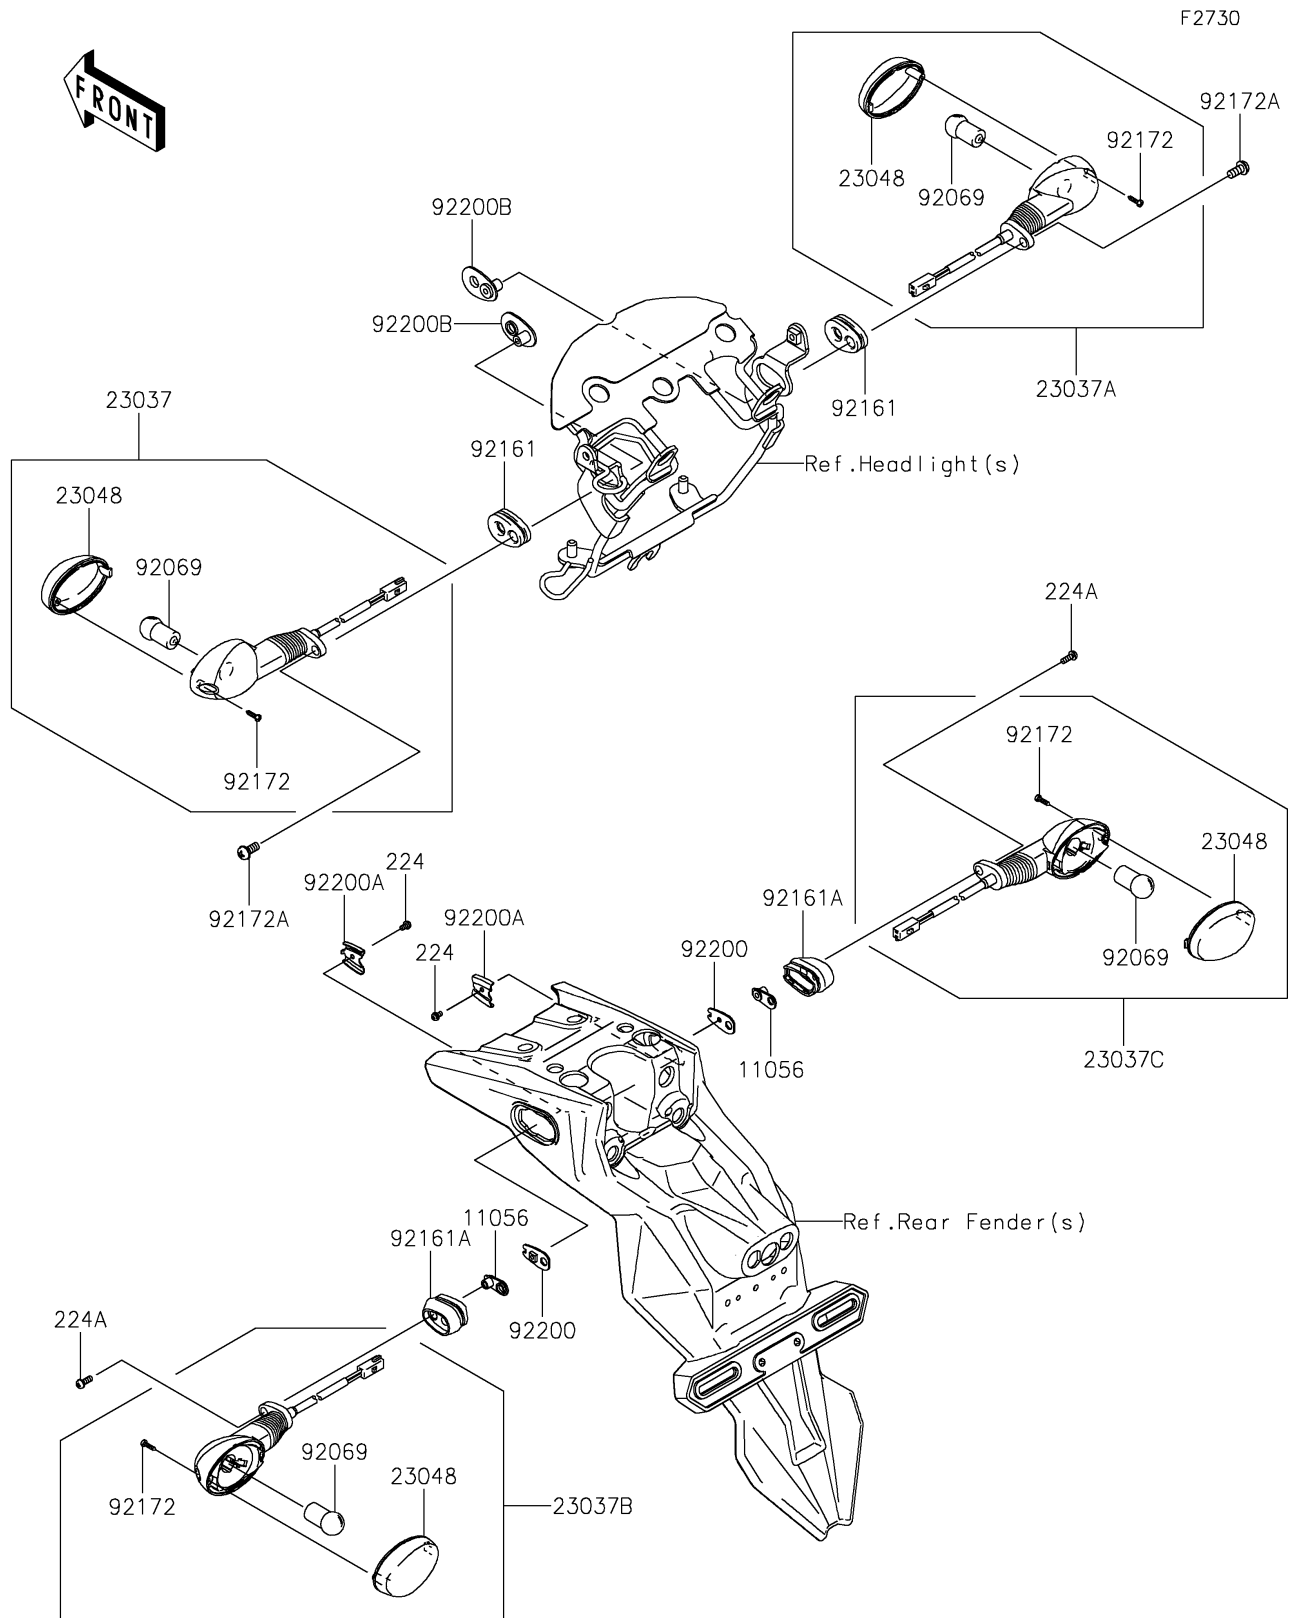

2019 KLX®150L PARTS DIAGRAM

Turn Signals

2019 KLX®150L PARTS LIST

Turn Signals

ITEM NAME	PART NUMBER	QUANTITY
BRACKET,6MM (Ref # 11056)	11056-4156	2
LAMP-ASSY-SIGNAL,FR,LH (Ref # 23037)	23037-0372	1
LAMP-ASSY-SIGNAL,FR,RH (Ref # 23037A)	23037-0373	1
LAMP-ASSY-SIGNAL,RR,LH (Ref # 23037B)	23037-0374	1
LAMP-ASSY-SIGNAL,RR,RH (Ref # 23037C)	23037-0375	1
LENS-SIGNAL LAMP (Ref # 23048)	23048-0033	4
BULB,12V 10W (Ref # 92069)	92069-0003	4
DAMPER,SIGNAL LAMP (Ref # 92161)	92161-0828	2
DAMPER,SIGNAL LAMP (Ref # 92161A)	92161-1680	2
SCREW,TAPPING,2.9X13 (Ref # 92172)	92172-0343	4
SCREW,6X14 (Ref # 92172A)	92172-0497	2
WASHER,SIGNAL LAMP (Ref # 92200)	92200-0164	2
WASHER,SIGNAL LAMP (Ref # 92200A)	92200-0165	2
WASHER (Ref # 92200B)	92200-0874	2
SCREW-PAN-WP-CROS,4X8 (Ref # 224)	224AB0408	2
SCREW-PAN-WP-CROS,6X14 (Ref # 224A)	224AB0614	2