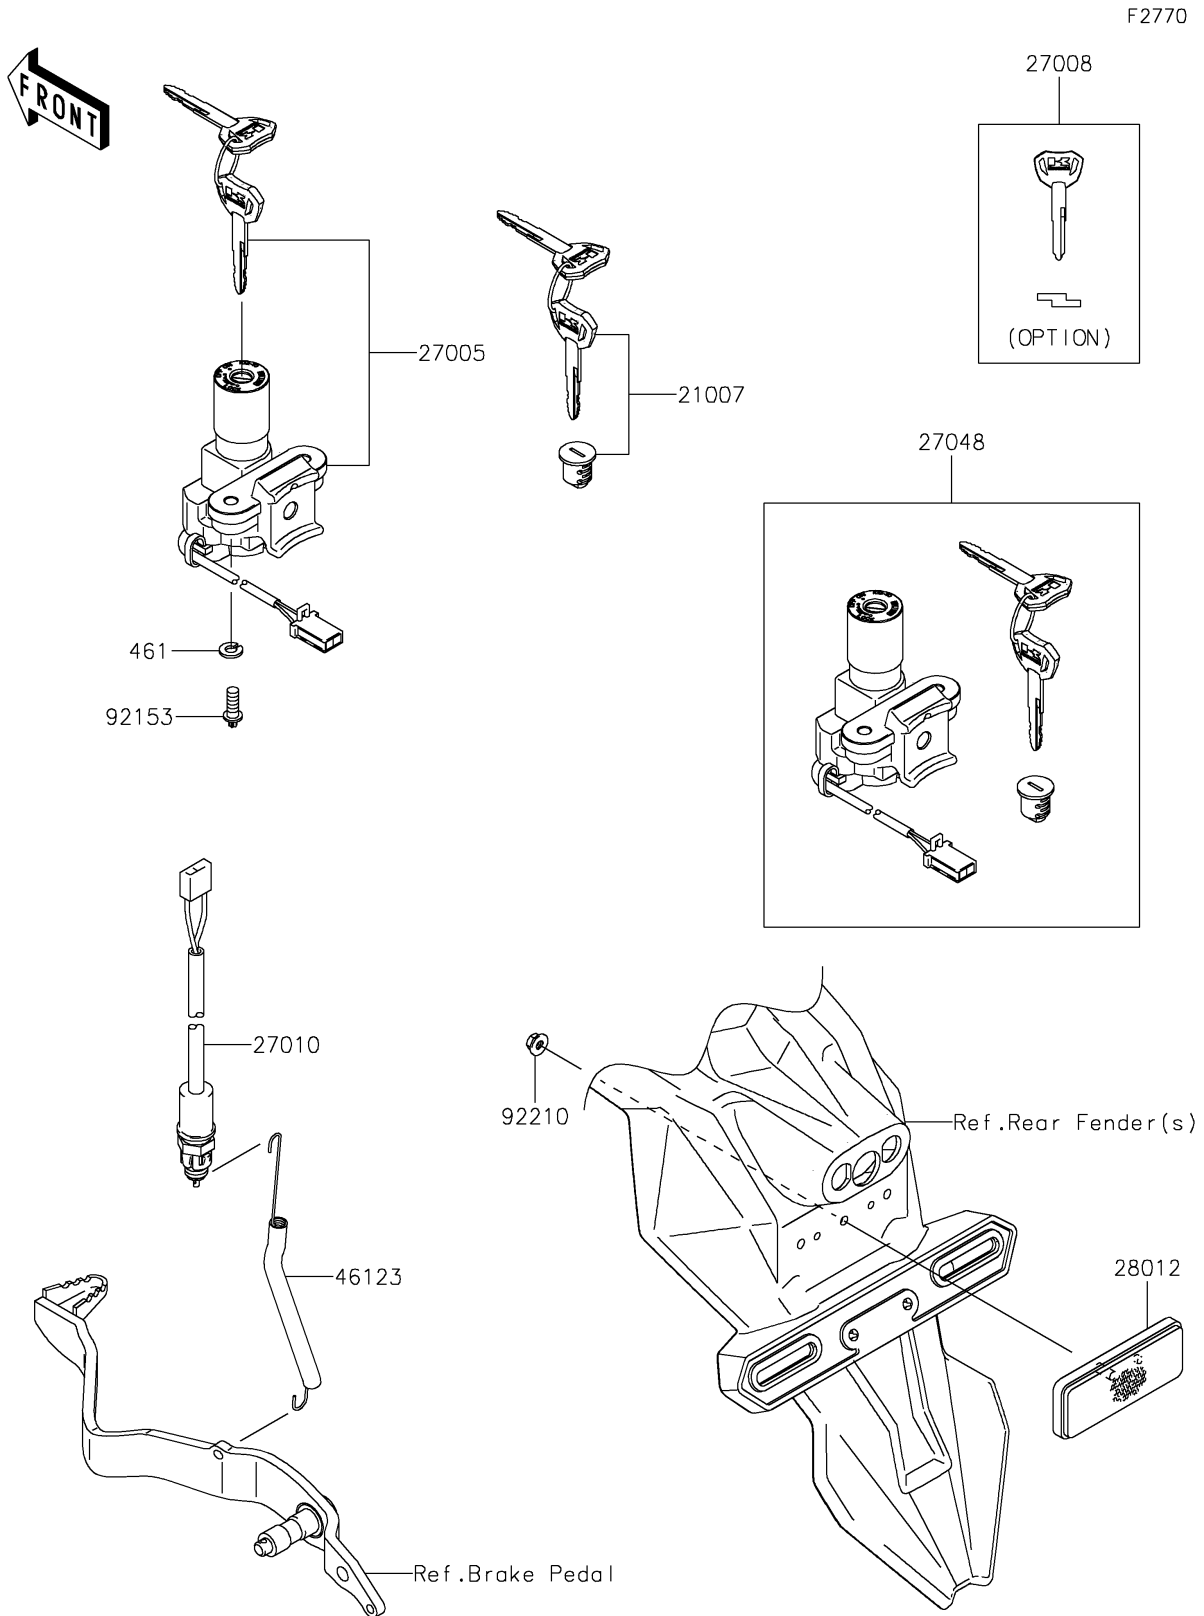

2018 KLX®150L PARTS DIAGRAM

Ignition Switch

2018 KLX®150L PARTS LIST

Ignition Switch

ITEM NAME	PART NUMBER	QUANTITY
ROTOR,LOCK,TANK CAP (Ref # 21007)	21007-5075	1
SWITCH-ASSY-IGNITION (Ref # 27005)	27005-0614	1
KEY-LOCK,BLANK (Ref # 27008)	27008-0559	1
SWITCH,REAR BRAKE (Ref # 27010)	27010-0106	1
SWITCH-ASSY (Ref # 27048)	27048-5085	1
REFLECTOR-REFLEX (Ref # 28012)	28012-1077	1
SPRING-COMP (Ref # 46123)	46123-0007	1
BOLT,TORX,6X16 (Ref # 92153)	92153-0967	2
NUT,FLANGED,5MM (Ref # 92210)	92210-1607	1
WASHER-SPRING,6MM (Ref # 461)	461DA0600	2