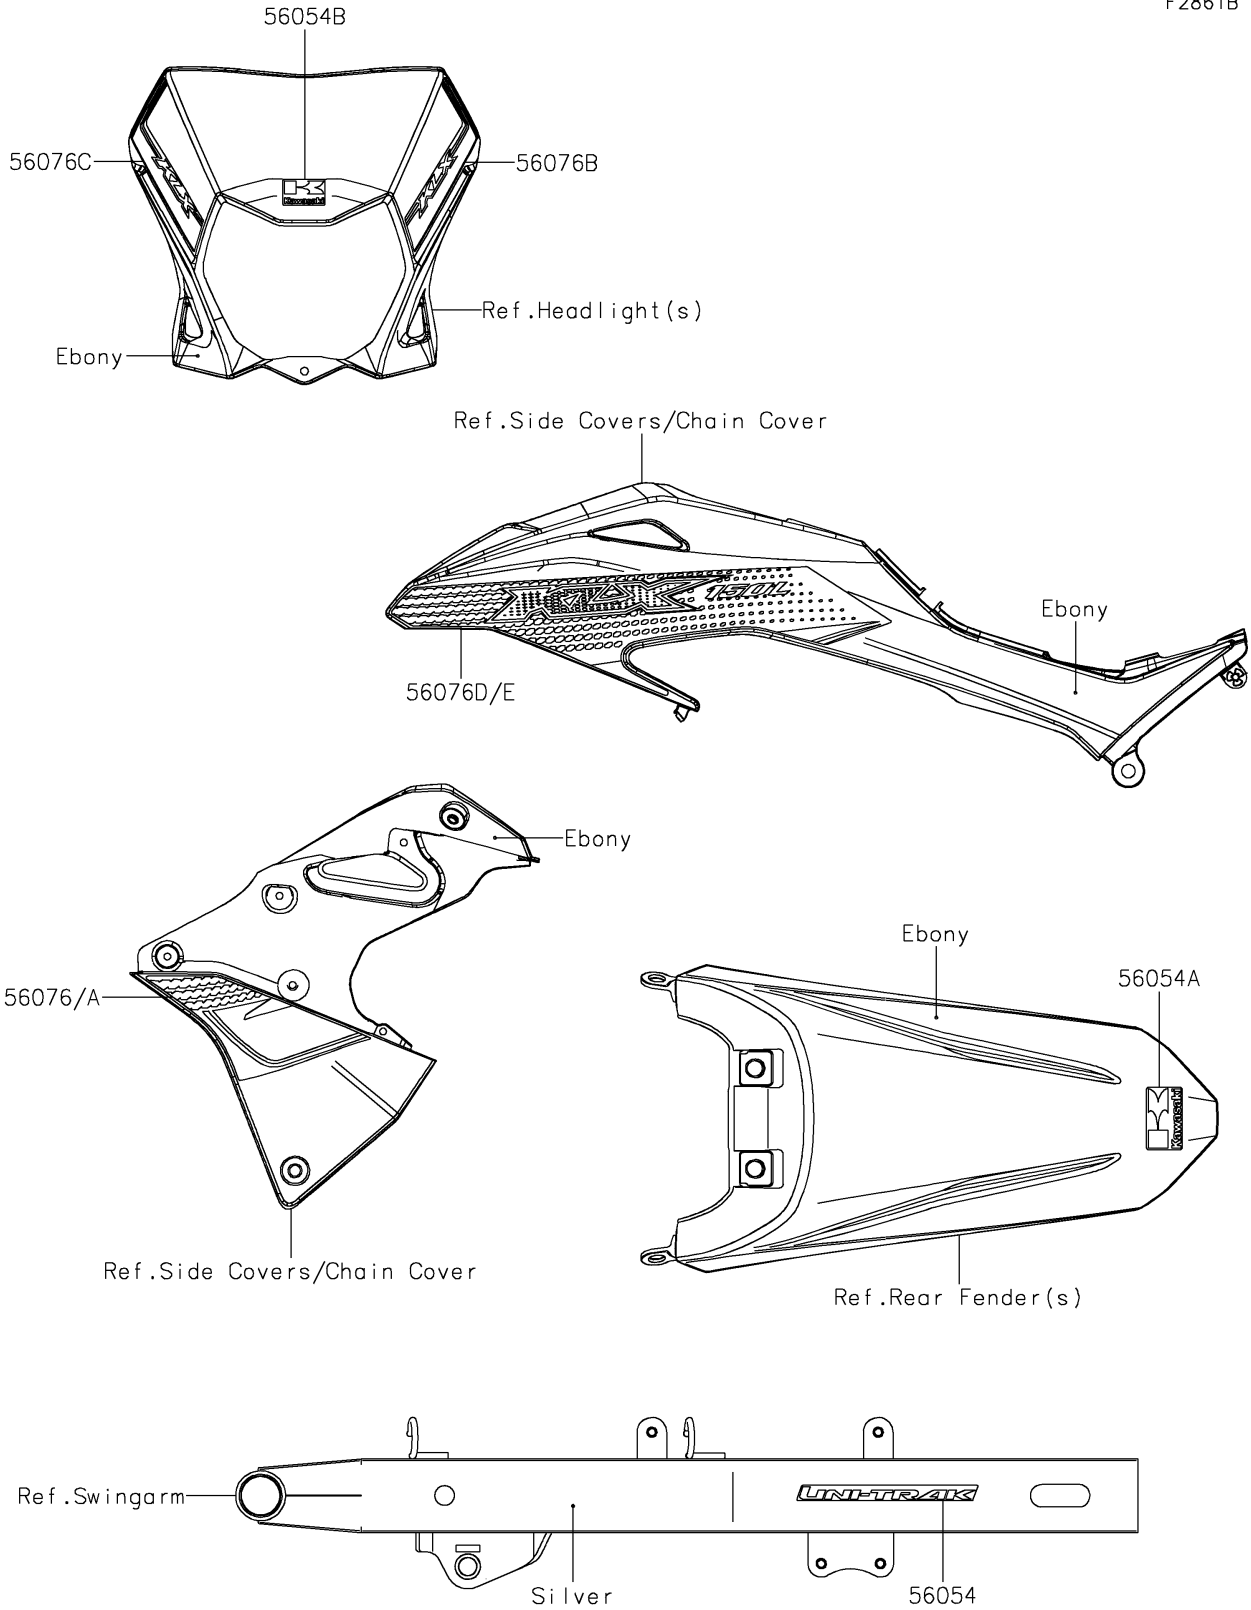

2019 KLX®150L PARTS DIAGRAM

Decals(Ebony)(JKF)

F2861B

2019 KLX®150L PARTS LIST

Decals(Ebony)(JKF)

ITEM NAME	PART NUMBER	QUANTITY
MARK,UNI-TRAK (Ref # 56054)	56054-1540	2
MARK,RR FENDER,K (Ref # 56054A)	56054-2453	1
MARK,HEAD LAMP COVER,K (Ref # 56054B)	56054-2454	1
PATTERN,SHROUD,LH,LWR (Ref # 56076)	56076-0055	1
PATTERN,SHROUD,RH,LWR (Ref # 56076A)	56076-0056	1
PATTERN,HEAD LAMP COVER,LH (Ref # 56076B)	56076-0059	1
PATTERN,HEAD LAMP COVER,RH (Ref # 56076C)	56076-0060	1
PATTERN,SHROUD,LH,UPP (Ref # 56076D)	56076-0141	1
PATTERN,SHROUD,RH,UPP (Ref # 56076E)	56076-0142	1