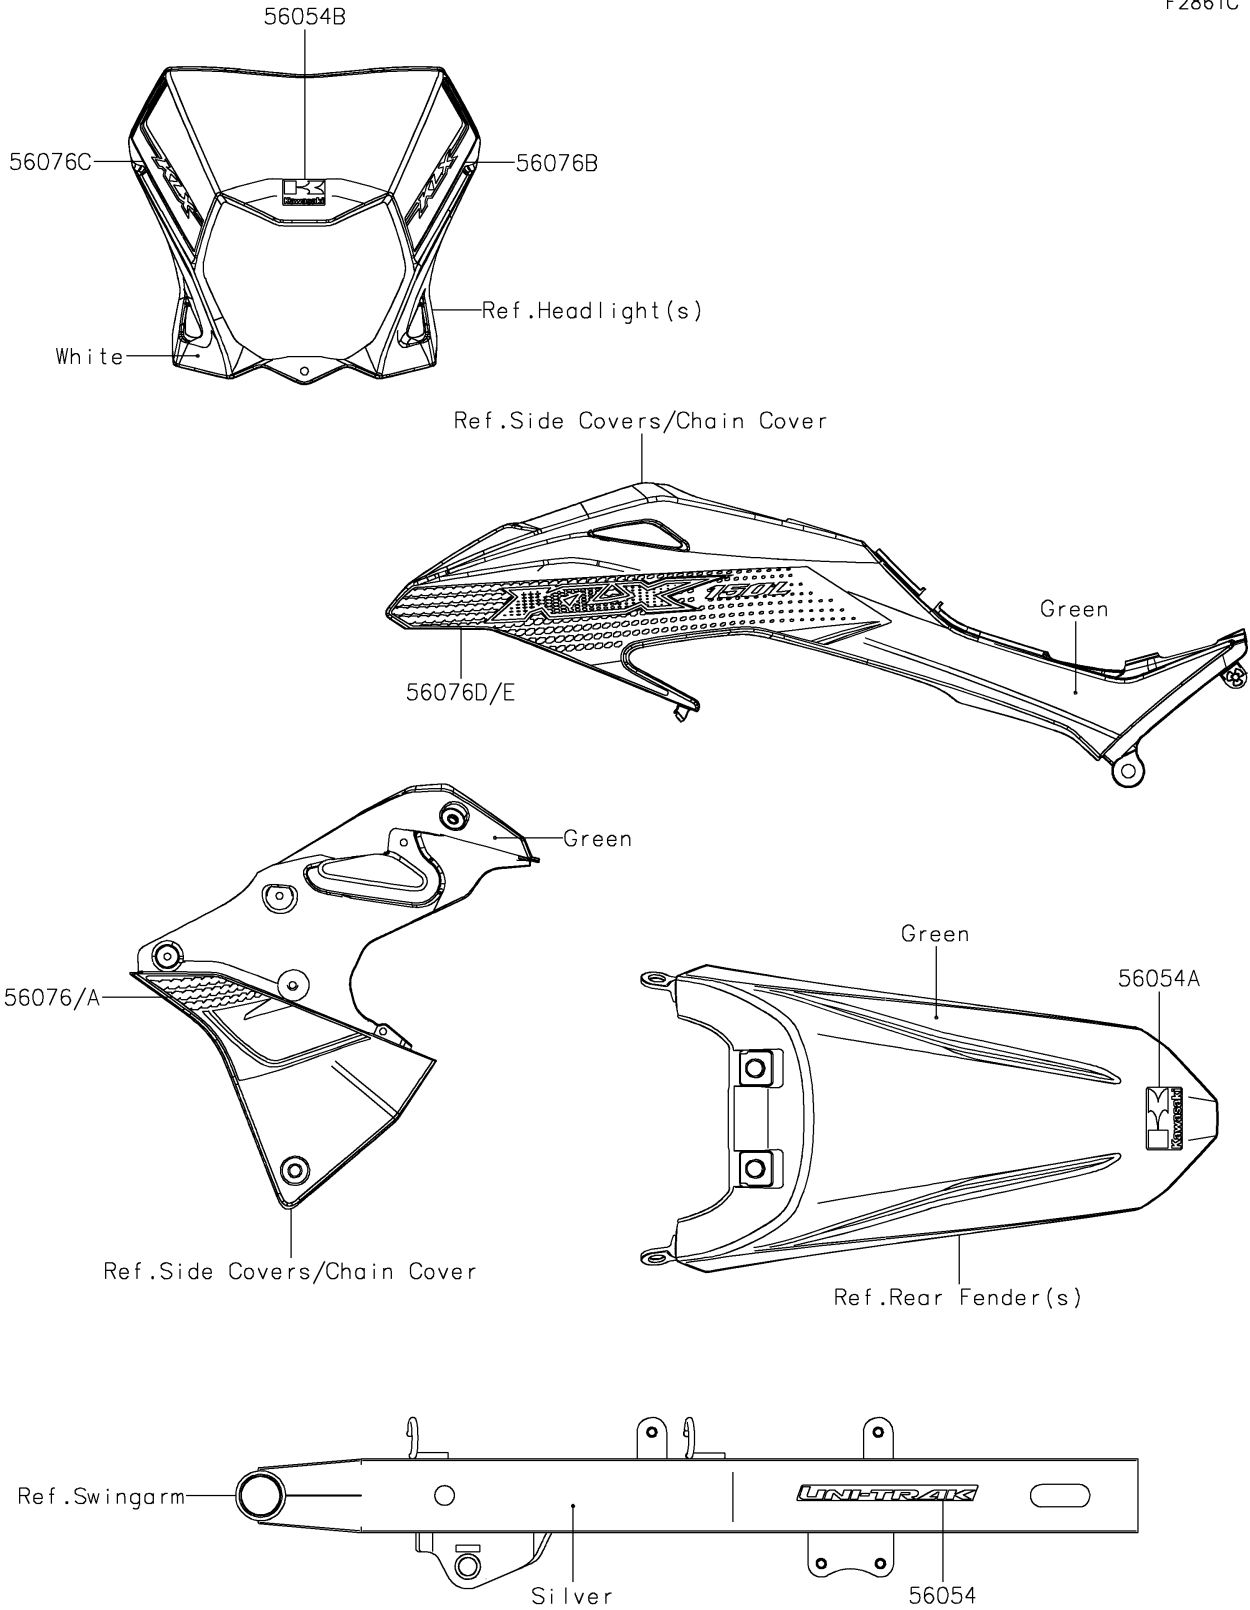

2019 KLX®150L PARTS DIAGRAM

Decals(Green)(JKF)

F2861C

2019 KLX®150L PARTS LIST

Decals(Green)(JKF)

ITEM NAME	PART NUMBER	QUANTITY
-----------	-------------	----------