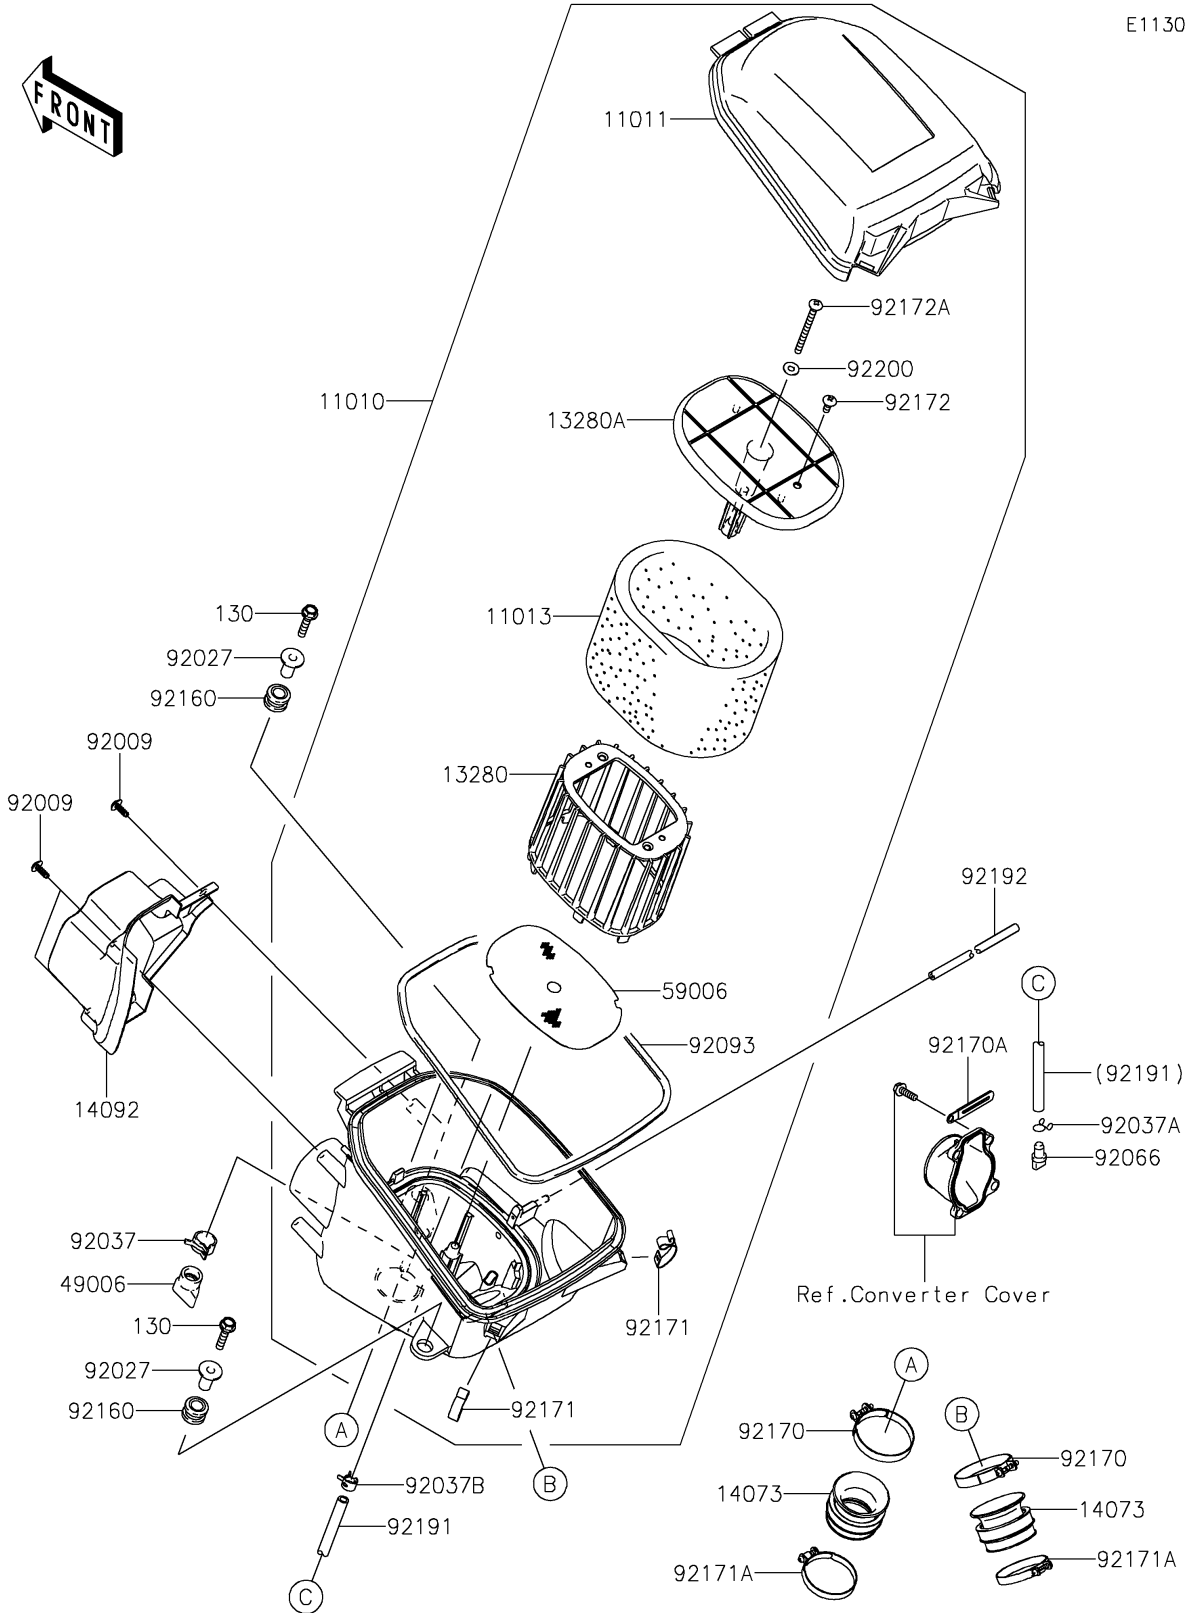

# 2021 BRUTE FORCE® 750 4x4i EPS PARTS DIAGRAM

Air Cleaner

E1130

## 2021 BRUTE FORCE® 750 4x4i EPS PARTS LIST

### Air Cleaner

ITEM NAME	PART NUMBER	QUANTITY
FILTER-ASSY-AIR (Ref # 11010)	11010-0784	1
CASE-AIR FILTER,UPP (Ref # 11011)	11011-0017	1
ELEMENT-AIR FILTER (Ref # 11013)	11013-0021	1
HOLDER (Ref # 13280)	13280-0232	1
HOLDER (Ref # 13280A)	13280-0233	1
DUCT (Ref # 14073)	14073-0160	2
COVER,INTAKE DUCT (Ref # 14092)	14092-0768	1
BOOT (Ref # 49006)	49006-1292	1
ARRESTER-FLAME (Ref # 59006)	59006-0015	1
SCREW,TAPPING (Ref # 92009)	92009-1113	3
COLLAR,L=21 (Ref # 92027)	92027-195	2
CLAMP,HOSE CLIP (Ref # 92037)	92037-1460	1
CLAMP,TUBE (Ref # 92037A)	92037-147	1
CLAMP,TUBE (Ref # 92037B)	92037-1505	1
PLUG,DRAIN (Ref # 92066)	92066-1211	1
SEAL (Ref # 92093)	92093-0083	1
DAMPER (Ref # 92160)	92160-1594	2
CLAMP (Ref # 92170)	92170-1448	2
CLAMP (Ref # 92170A)	92170-1514	1
CLAMP (Ref # 92171)	92171-0225	2
CLAMP (Ref # 92171A)	92171-0722	2
SCREW (Ref # 92172)	92172-0297	1
SCREW (Ref # 92172A)	92172-0300	1
TUBE,7X11X470 (Ref # 92191)	92191-1531	1
TUBE (Ref # 92192)	92192-0449	1
WASHER (Ref # 92200)	92200-0364	1
BOLT-FLANGED,6X30 (Ref # 130)	130BA0630	2