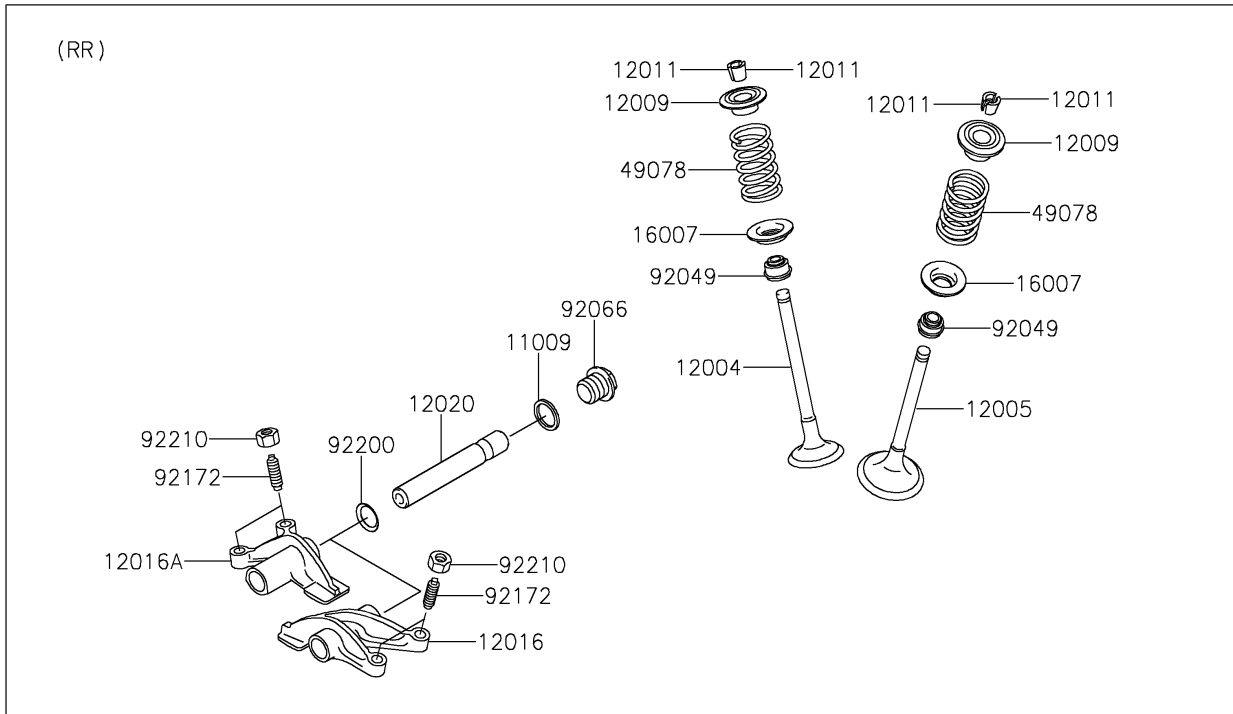

2021 BRUTE FORCE® 750 4x4i EPS PARTS DIAGRAM

Valve(s)

E1210

2021 BRUTE FORCE® 750 4x4i EPS PARTS LIST

Valve(s)

ITEM NAME	PART NUMBER	QUANTITY
GASKET,14X18X1.5 (Ref # 11009)	11009-1430	4
VALVE-INTAKE (Ref # 12004)	12004-0717	4
VALVE-EXHAUST (Ref # 12005)	12005-0047	4
RETAINER-VALVE SPRING (Ref # 12009)	12009-1056	8
COLLET (Ref # 12011)	12011-1051	16
ARM-ROCKER,EXHAUST (Ref # 12016)	12016-1128	2
ARM-ROCKER,INTAKE (Ref # 12016A)	12016-1129	2
SHAFT-ROCKER (Ref # 12020)	12020-0004	4
SEAT-SPRING (Ref # 16007)	16007-0703	8
SPRING-ENGINE VALVE (Ref # 49078)	49078-0014	8
SEAL-OIL,VSB58.558 (Ref # 92049)	92049-1218	8
PLUG,DRAIN (Ref # 92066)	92066-2196	4
SCREW,6MM (Ref # 92172)	92172-0737	8
WASHER,13X17X0.3 (Ref # 92200)	92200-0808	4
NUT,6MM (Ref # 92210)	92210-1490	8