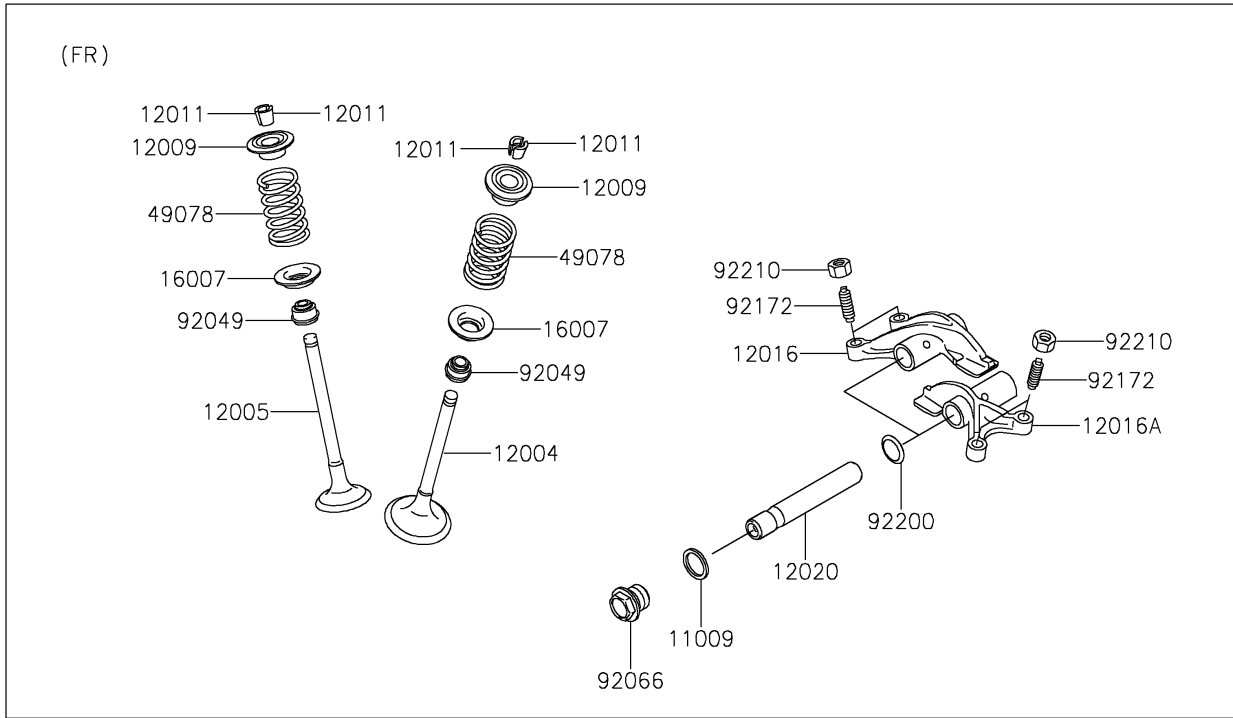

2021 BRUTE FORCE® 750 4x4i EPS PARTS DIAGRAM

Valve(s)

E1210

2021 BRUTE FORCE® 750 4x4i EPS PARTS LIST

Valve(s)

ITEM NAME	PART NUMBER	QUANTITY
GASKET,14X18X1.5 (Ref # 11009)	11009-1430	4
VALVE-INTAKE (Ref # 12004)	12004-0717	4
VALVE-EXHAUST (Ref # 12005)	12005-0047	4
RETAINER-VALVE SPRING (Ref # 12009)	12009-1056	8
COLLET (Ref # 12011)	12011-1051	16
ARM-ROCKER,EXHAUST (Ref # 12016)	12016-1128	2
ARM-ROCKER,INTAKE (Ref # 12016A)	12016-1129	2
SHAFT-ROCKER (Ref # 12020)	12020-0004	4
SEAT-SPRING (Ref # 16007)	16007-0703	8
SPRING-ENGINE VALVE (Ref # 49078)	49078-0014	8
SEAL-OIL,VSB58.558 (Ref # 92049)	92049-1218	8
PLUG,DRAIN (Ref # 92066)	92066-2196	4
SCREW,6MM (Ref # 92172)	92172-0737	8
WASHER,13X17X0.3 (Ref # 92200)	92200-0808	4
NUT,6MM (Ref # 92210)	92210-1490	8