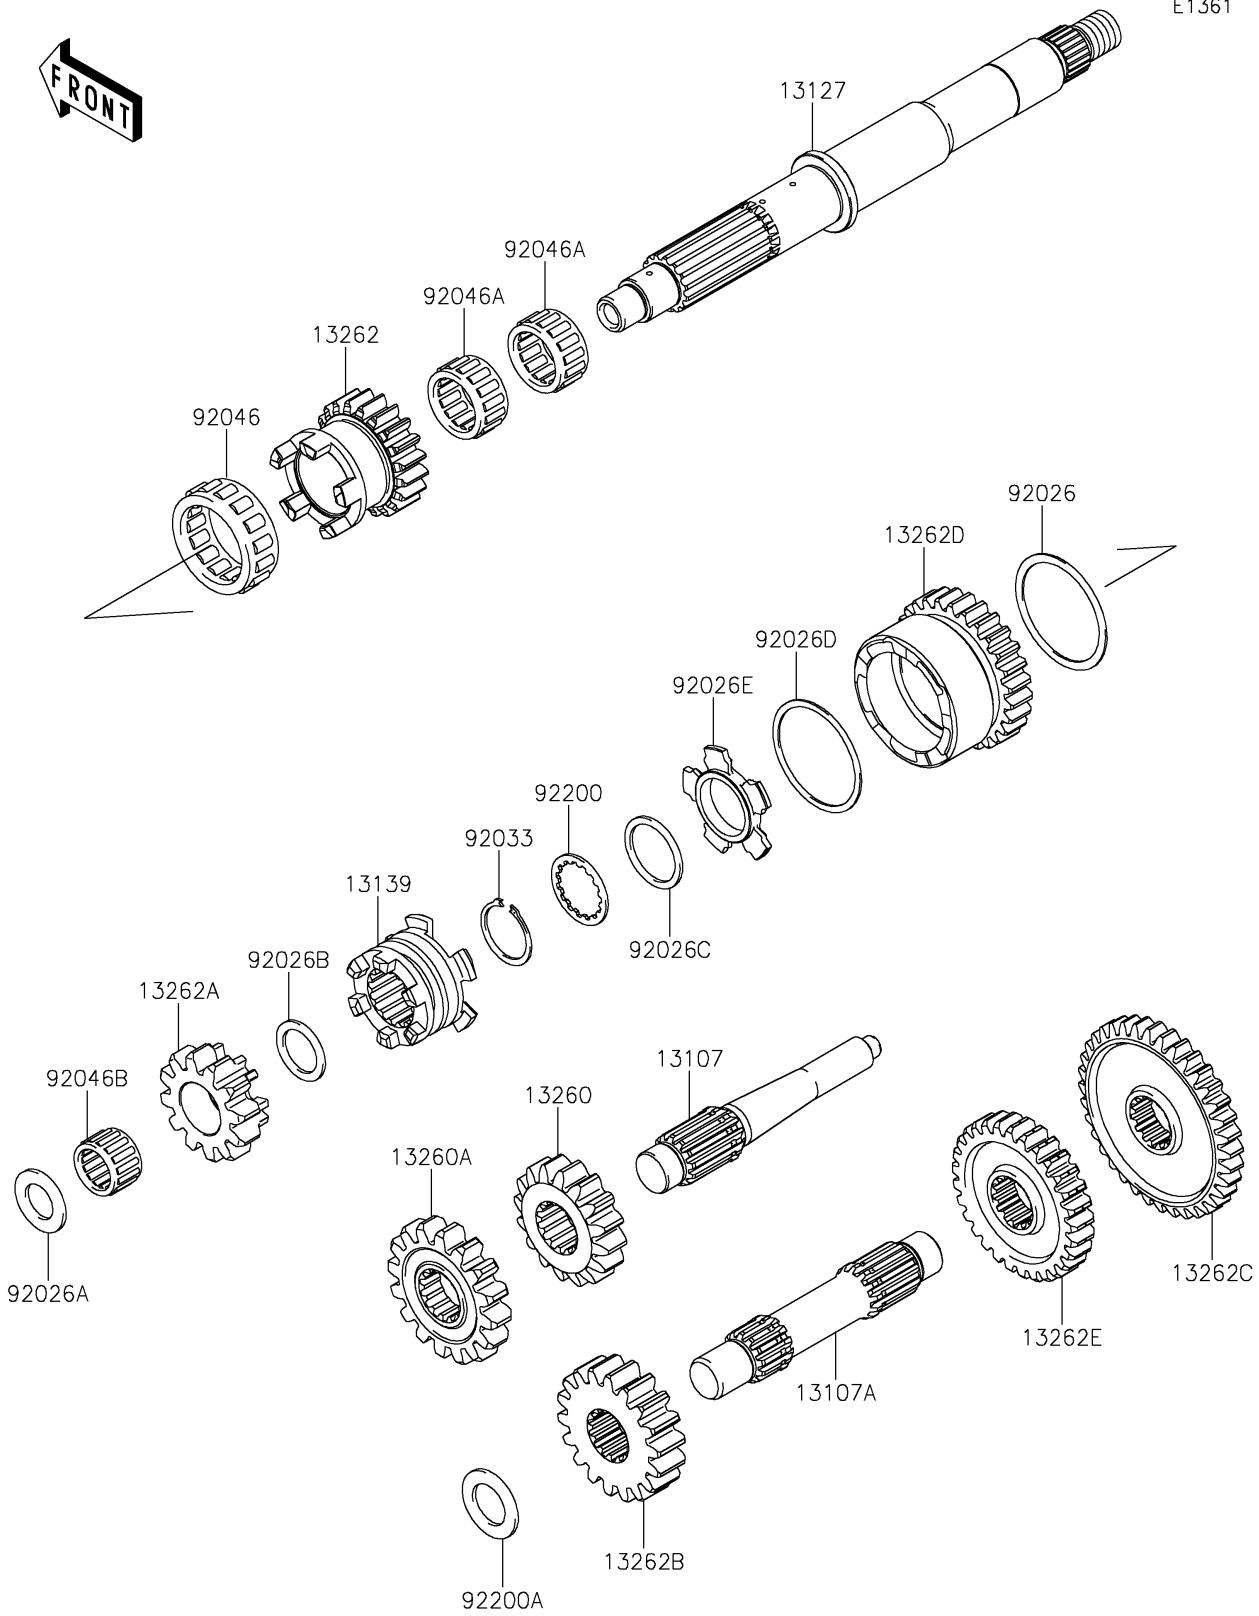

2022 BRUTE FORCE® 750 4x4i EPS PARTS DIAGRAM

Transmission

E1361

2022 BRUTE FORCE® 750 4x4i EPS PARTS LIST

Transmission

ITEM NAME	PART NUMBER	QUANTITY
SHAFT,REVERSE,IDLE (Ref # 13107)	13107-0754	1
SHAFT,COUNTER (Ref # 13107A)	13107-0755	1
SHAFT-TRANSMISSION INPUT (Ref # 13127)	13127-0053	1
SHIFTER (Ref # 13139)	13139-0626	1
GEAR,OUTPUT REVERSE,16T (Ref # 13260)	13260-1872	1
GEAR,DRIVEN REVERSE,16T (Ref # 13260A)	13260-1873	1
GEAR,INPUT LOW,20T (Ref # 13262)	13262-0234	1
GEAR,INPUT REVERSE,12T (Ref # 13262A)	13262-0235	1
GEAR,OUTPUT DRIVE,18T (Ref # 13262B)	13262-0432	1
GEAR,DRIVEN LOW,36T (Ref # 13262C)	13262-0794	1
GEAR,INPUT HI,27T (Ref # 13262D)	13262-0837	1
GEAR,DRIVEN HI,29T (Ref # 13262E)	13262-0838	1
SPACER,48.2X56X1.0 (Ref # 92026)	92026-0163	1
SPACER,17.3X30X2.0 (Ref # 92026A)	92026-1415	1
SPACER,21.2X29X1.6 (Ref # 92026B)	92026-1568	1
SPACER,28.2X34.5X1.6 (Ref # 92026C)	92026-1587	1
SPACER,48.2X54.3X1.0 (Ref # 92026D)	92026-1599	1
SPACER,HI&LOW (Ref # 92026E)	92026-1600	1
RING-SNAP,25.9X30.6X1.2 (Ref # 92033)	92033-1037	1
BEARING-NEEDLE,HIGH GEAR (Ref # 92046)	92046-1276	1
BEARING-NEEDLE,FWF-283317 (Ref # 92046A)	92046-1278	2
BEARING-NEEDLE,REVERSE GEAR (Ref # 92046B)	92046-1279	1
WASHER,28.5X34.0X1.5 (Ref # 92200)	92200-1240	1
WASHER,20.3X33X2.0 (Ref # 92200A)	92200-1351	1