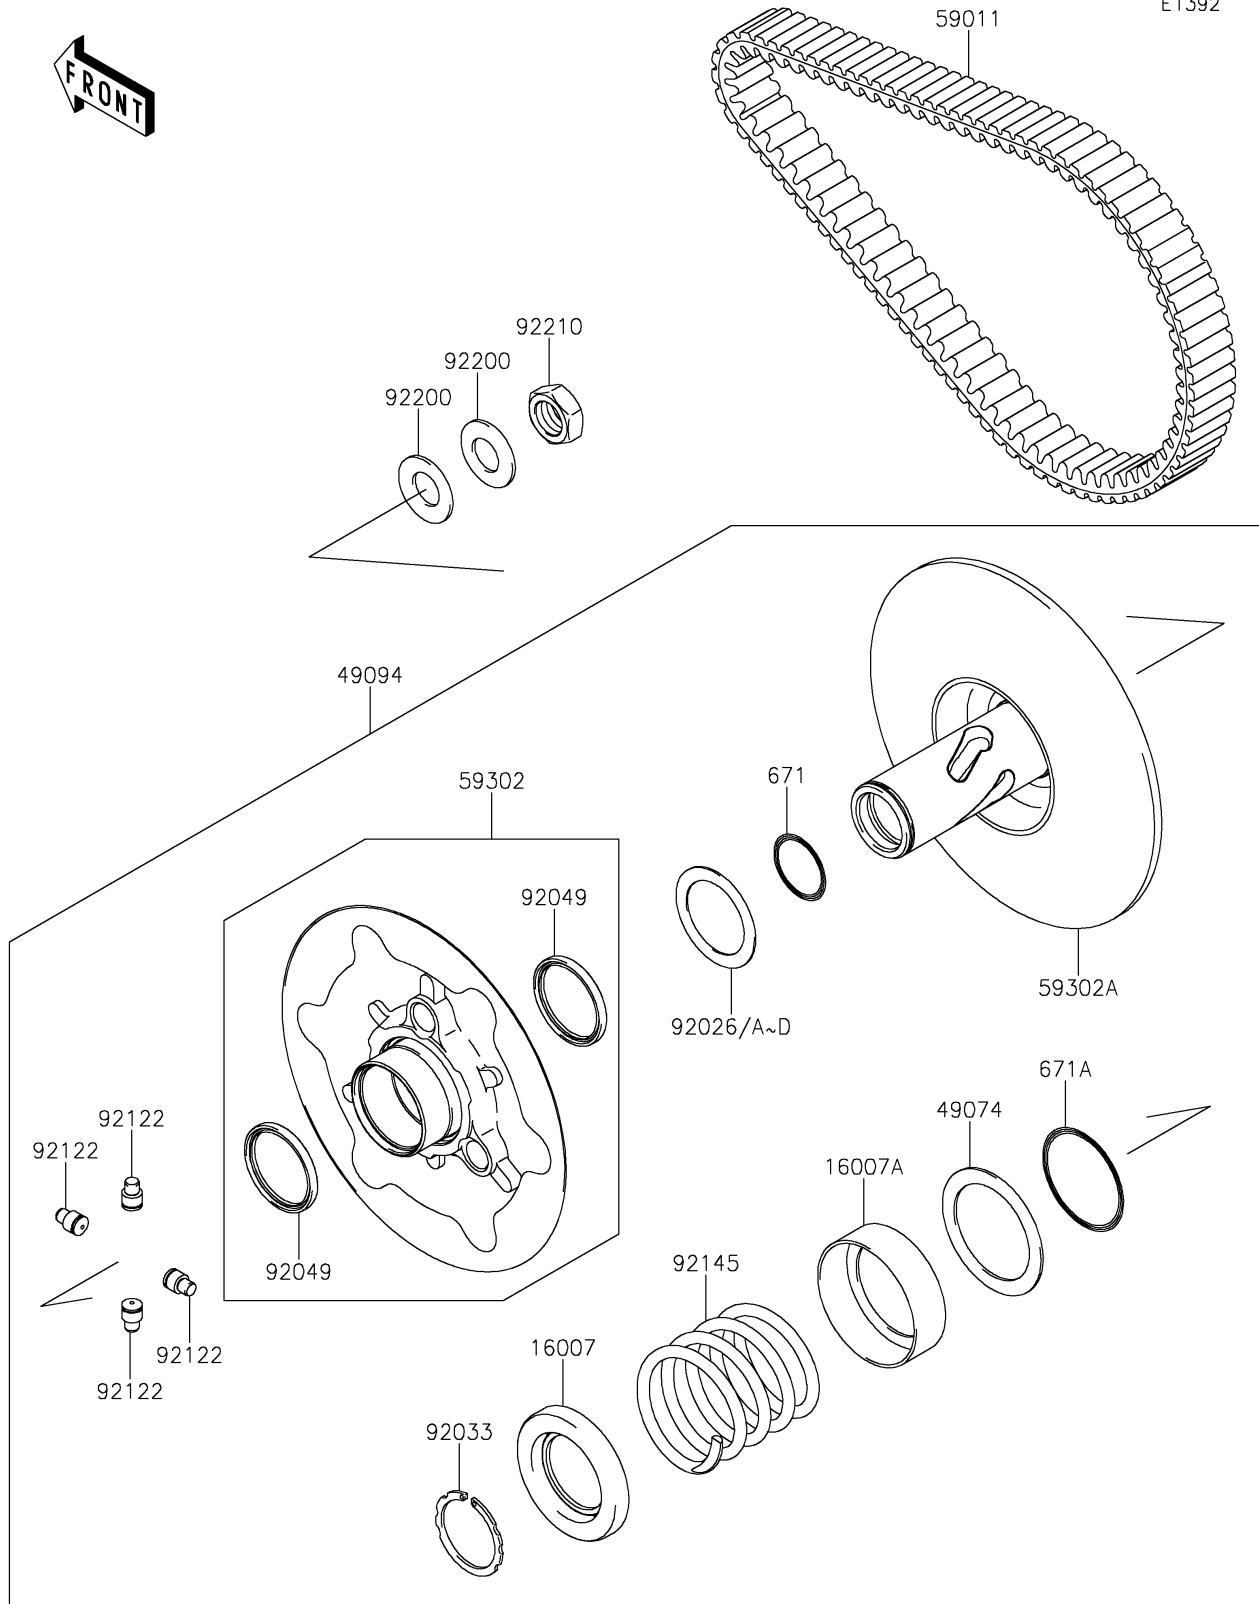

2022 BRUTE FORCE® 750 4x4i EPS PARTS DIAGRAM

Driven Converter/Drive Belt

E1392

2022 BRUTE FORCE® 750 4x4i EPS PARTS LIST

Driven Converter/Drive Belt

ITEM NAME	PART NUMBER	QUANTITY
SEAT-SPRING (Ref # 16007)	16007-1203	1
SEAT-SPRING,SHEAVE MOVABLE (Ref # 16007A)	16007-1221	1
PLATE-THRUST (Ref # 49074)	49074-1055	1
CONVERTER-ASSY-DRIVEN (Ref # 49094)	49094-0051	1
BELT,CVT (Ref # 59011)	59011-0019	1
SHEAVE-COMP,MOVABLE (Ref # 59302)	59302-0039	1
SHEAVE-COMP,FIXED (Ref # 59302A)	59302-0077	1
SPACER,T=0.30 (Ref # 92026)	92026-0034	AR
SPACER,T=1.00 (Ref # 92026A)	92026-1565	AR
SPACER,T=0.60 (Ref # 92026B)	92026-1569	AR
SPACER,T=1.40 (Ref # 92026C)	92026-1570	AR
SPACER,T=0.80 (Ref # 92026D)	92026-1617	AR
RING-SNAP (Ref # 92033)	92033-1317	1
SEAL-OIL (Ref # 92049)	92049-1528	2
ROLLER (Ref # 92122)	92122-1209	4
SPRING,PURPLE (Ref # 92145)	92145-1499	1
WASHER (Ref # 92200)	92200-1505	2
NUT,18MM (Ref # 92210)	92210-1367	1
O RING (Ref # 671)	671D2530	1
O RING (Ref # 671A)	671D2550	1