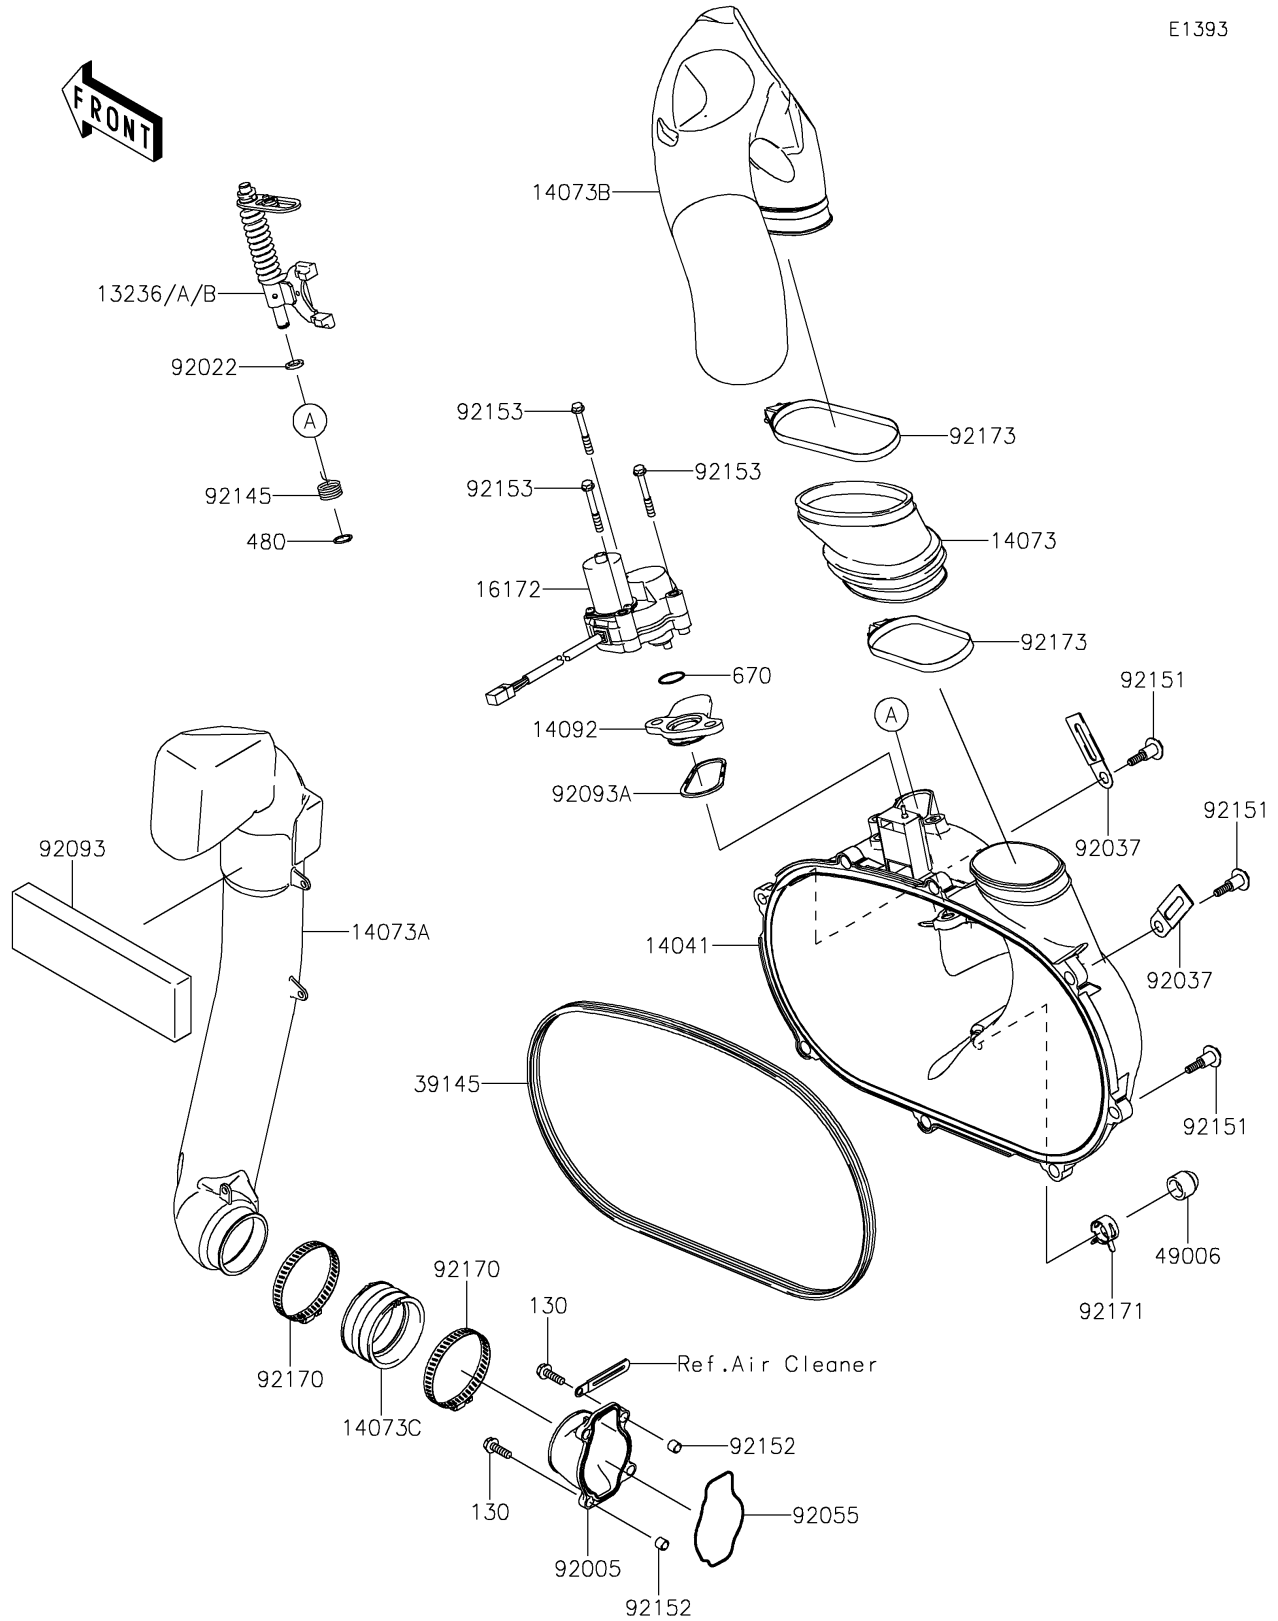

# 2021 BRUTE FORCE® 750 4x4i EPS PARTS DIAGRAM

## Converter Cover

E1393

## 2021 BRUTE FORCE® 750 4x4i EPS PARTS LIST

### Converter Cover

ITEM NAME	PART NUMBER	QUANTITY
LEVER-COMP,YELLOW (Ref # 13236)	13236-0046	AR
LEVER-COMP,GREEN (Ref # 13236A)	13236-0047	AR
LEVER-COMP,PAINT LESS (Ref # 13236B)	13236-0048	1
COVER-COMP (Ref # 14041)	14041-0625	1
DUCT,EXHAUST JOINT (Ref # 14073)	14073-0028	1
DUCT,INTAKE (Ref # 14073A)	14073-0298	1
DUCT,EXHAUST (Ref # 14073B)	14073-0734	1
DUCT,JOINT (Ref # 14073C)	14073-1775	1
COVER (Ref # 14092)	14092-0780	1
ACTUATOR (Ref # 16172)	16172-0018	1
TRIM-SEAL (Ref # 39145)	39145-0702	1
BOOT,DRAIN (Ref # 49006)	49006-0560	1
FITTING (Ref # 92005)	92005-0718	1
WASHER,10.2X16X1 (Ref # 92022)	92022-1829	1
CLAMP (Ref # 92037)	92037-1780	2
RING-O (Ref # 92055)	92055-1630	1
SEAL (Ref # 92093)	92093-0581	1
SEAL (Ref # 92093A)	92093-1548	1
SPRING (Ref # 92145)	92145-1567	1
BOLT,FLANGED,6X30 (Ref # 92151)	92151-1686	8
COLLAR (Ref # 92152)	92152-1332	4
BOLT,6X47 (Ref # 92153)	92153-0678	3
CLAMP (Ref # 92170)	92170-1764	2
CLAMP (Ref # 92171)	92171-0329	1
CLAMP (Ref # 92173)	92173-0260	2
BOLT-FLANGED,6X20 (Ref # 130)	130CA0620	4
CIRCLIP-TYPE-C,10MM (Ref # 480)	480J1000	1
O RING (Ref # 670)	670D3022	1