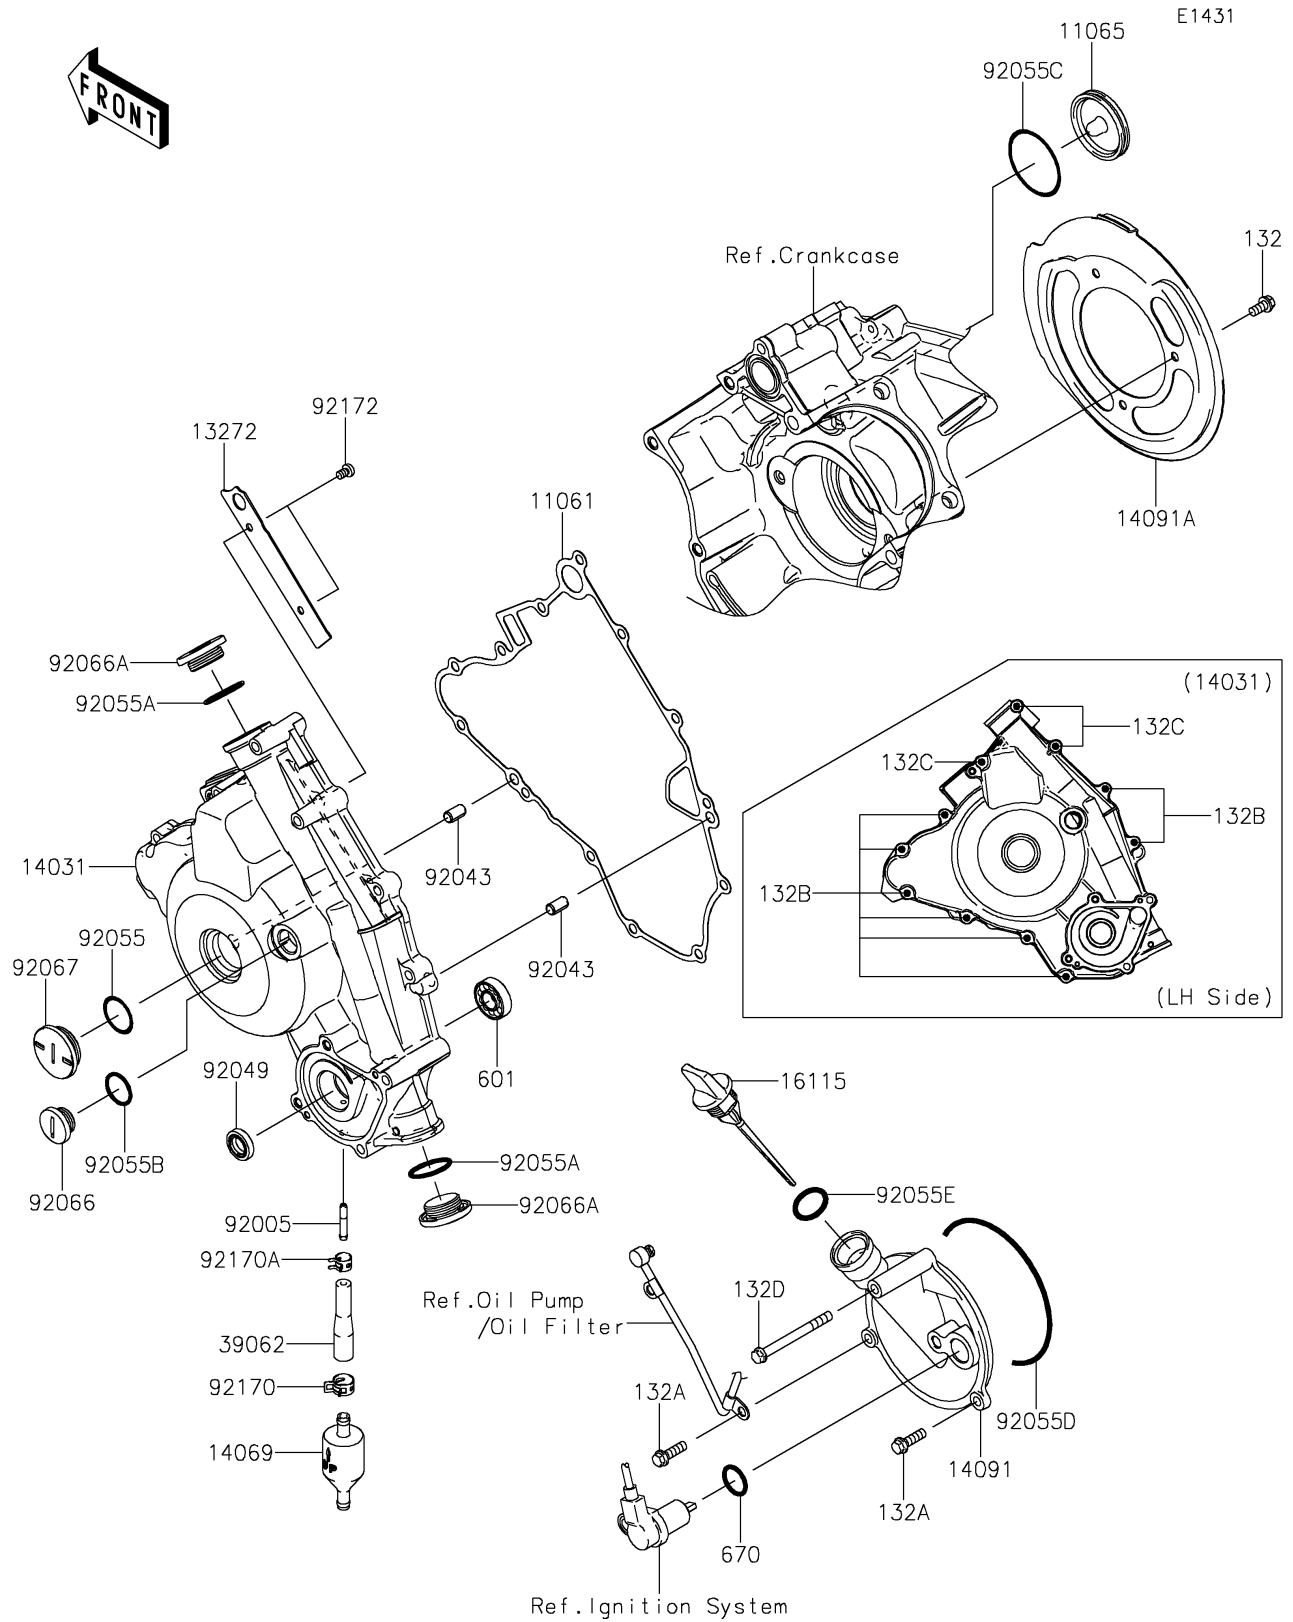

2021 BRUTE FORCE® 750 4x4i EPS PARTS DIAGRAM

Engine Cover(s)

2021 BRUTE FORCE® 750 4x4i EPS PARTS LIST

Engine Cover(s)

ITEM NAME	PART NUMBER	QUANTITY
GASKET (Ref # 11061)	11061-1119	1
CAP (Ref # 11065)	11065-1151	1
PLATE (Ref # 13272)	13272-1090	1
COVER-GENERATOR (Ref # 14031)	14031-0127	1
BREATHER (Ref # 14069)	14069-1051	1
COVER (Ref # 14091)	14091-1365	1
COVER,BELT CONVERTER (Ref # 14091A)	14091-1571	1
CAP-OIL FILLER (Ref # 16115)	16115-0001	1
HOSE-COOLING,CARBURETOR-VALVE (Ref # 39062)	39062-1382	1
FITTING (Ref # 92005)	92005-1264	1
PIN,6.2X8X14 (Ref # 92043)	92043-1263	2
SEAL-OIL,12X22X5 (Ref # 92049)	92049-0783	1
RING-O,27.7X2.4 (Ref # 92055)	92055-091	1
RING-O,25.7X2.4 (Ref # 92055A)	92055-1136	2
RING-O,20X2 (Ref # 92055B)	92055-1146	1
RING-O,44.7X2.4 (Ref # 92055C)	92055-1279	1
RING-O,99.5X2.0 (Ref # 92055D)	92055-1632	1
RING-O,20X3 (Ref # 92055E)	92055-2185	1
PLUG,COVER (Ref # 92066)	92066-0011	1
PLUG,25X8 (Ref # 92066A)	92066-0012	2
PLUG,30X8 (Ref # 92067)	92067-024	1
CLAMP (Ref # 92170)	92170-1492	1
CLAMP (Ref # 92170A)	92170-1493	1
SCREW,5X8 (Ref # 92172)	92172-0119	2
BOLT-FLANGED-SMALL,6X12 (Ref # 132)	132BA0612	3
BOLT-FLANGED-SMALL,6X20 (Ref # 132A)	132BA0620	2
BOLT-FLANGED-SMALL,6X30 (Ref # 132B)	132BA0630	8
BOLT-FLANGED-SMALL,6X55 (Ref # 132C)	132BA0655	3
BOLT-FLANGED-SMALL,6X65 (Ref # 132D)	132BA0665	1

2021 BRUTE FORCE® 750 4x4i EPS PARTS LIST

Engine Cover(s)

ITEM NAME	PART NUMBER	QUANTITY
BEARING-BALL (Ref # 601)	601A6001	1
O RING,18MM (Ref # 670)	670D2018	1