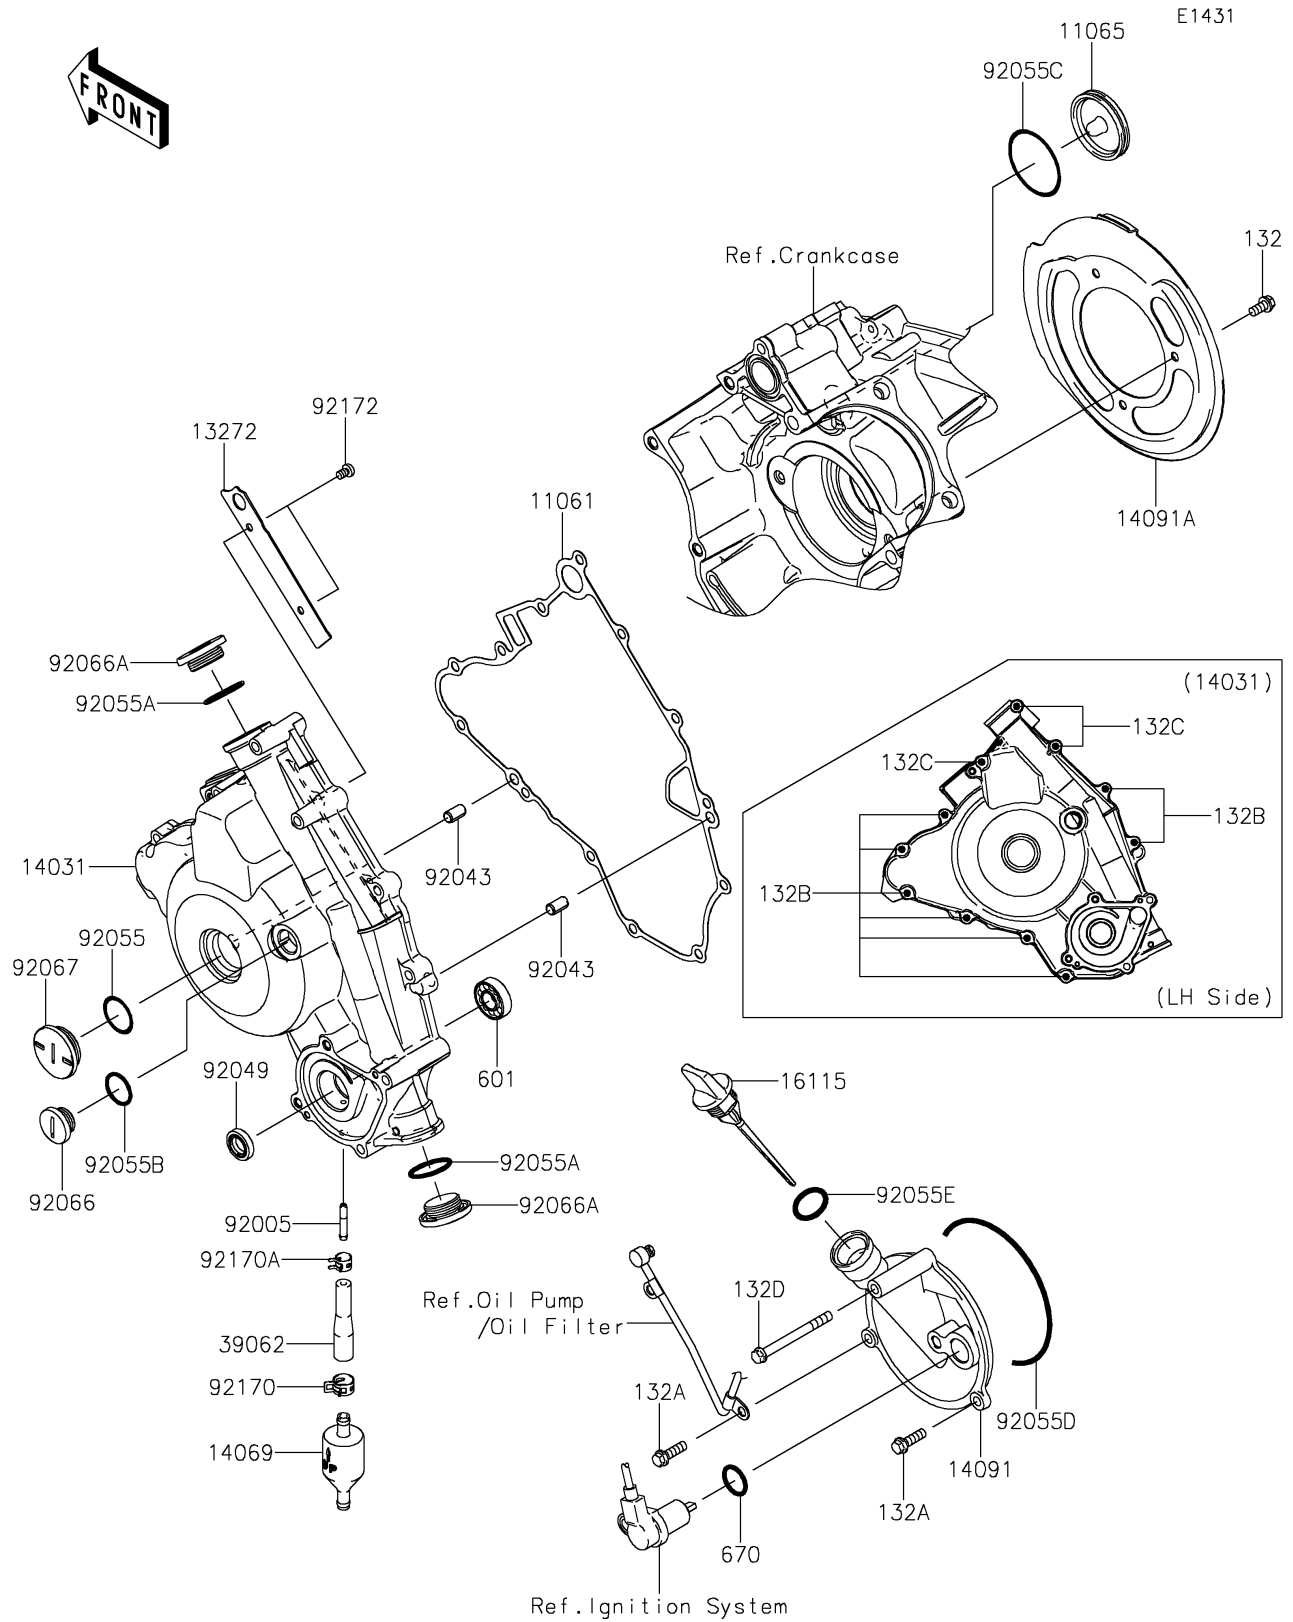

# 2021 BRUTE FORCE® 750 4x4i EPS PARTS DIAGRAM

Engine Cover(s)

## 2021 BRUTE FORCE® 750 4x4i EPS PARTS LIST

Engine Cover(s)

| ITEM NAME                | PART NUMBER | QUANTITY |
|--------------------------|-------------|----------|
| BEARING-BALL (Ref # 601) | 601A6001    | 1        |
| O RING,18MM (Ref # 670)  | 670D2018    | 1        |