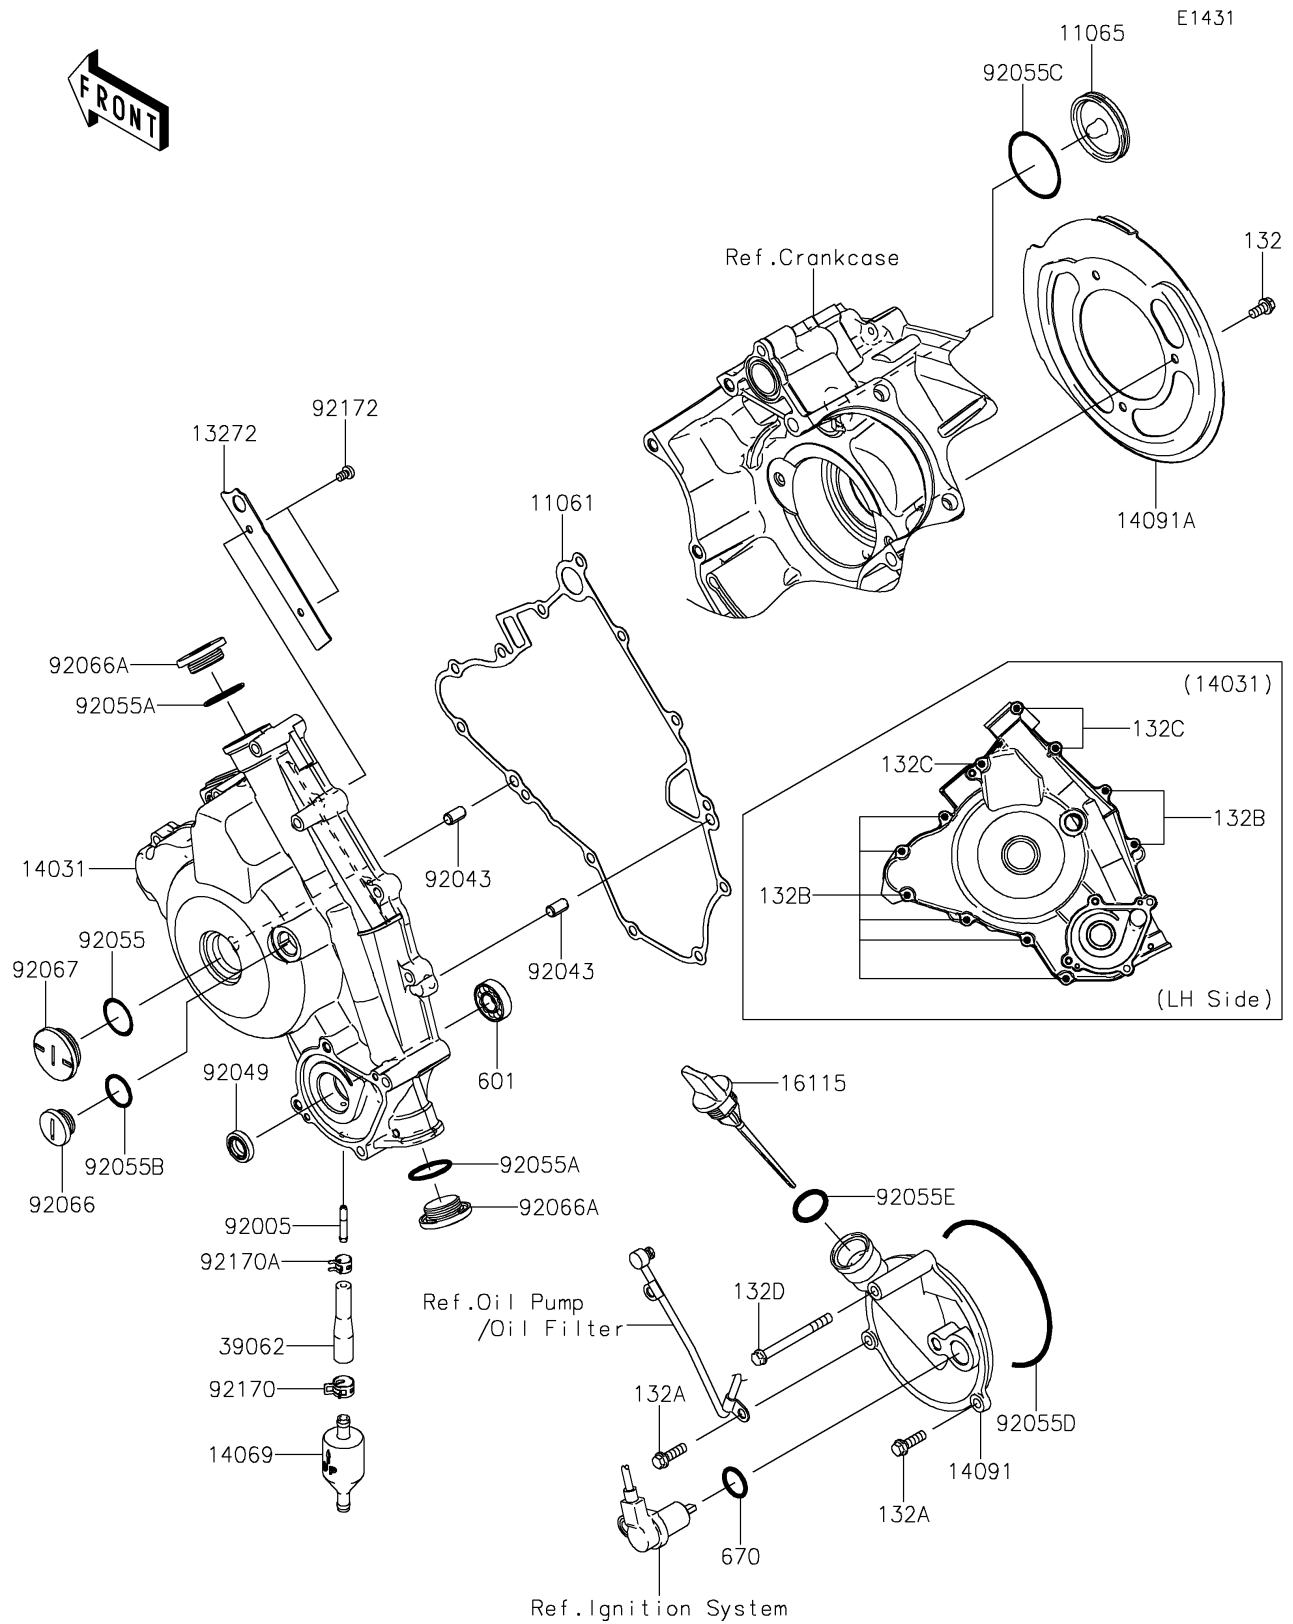

2022 BRUTE FORCE® 750 4x4i EPS PARTS DIAGRAM

Engine Cover(s)

2022 BRUTE FORCE® 750 4x4i EPS PARTS LIST

Engine Cover(s)

ITEM NAME	PART NUMBER	QUANTITY
GASKET (Ref # 11061)	11061-1119	1
CAP (Ref # 11065)	11065-1151	1
PLATE (Ref # 13272)	13272-1090	1
COVER-GENERATOR (Ref # 14031)	14031-0127	1
BREATHER (Ref # 14069)	14069-1051	1
COVER (Ref # 14091)	14091-1365	1
COVER,BELT CONVERTER (Ref # 14091A)	14091-1571	1
CAP-OIL FILLER (Ref # 16115)	16115-0001	1
HOSE-COOLING,CARBURETOR-VALVE (Ref # 39062)	39062-1382	1
FITTING (Ref # 92005)	92005-1264	1
PIN,6.2X8X14 (Ref # 92043)	92043-1263	2
SEAL-OIL,12X22X5 (Ref # 92049)	92049-0783	1
RING-O,27.7X2.4 (Ref # 92055)	92055-091	1
RING-O,25.7X2.4 (Ref # 92055A)	92055-1136	2
RING-O,20X2 (Ref # 92055B)	92055-1146	1
RING-O,44.7X2.4 (Ref # 92055C)	92055-1279	1
RING-O,99.5X2.0 (Ref # 92055D)	92055-1632	1
RING-O,20X3 (Ref # 92055E)	92055-2185	1
PLUG,COVER (Ref # 92066)	92066-0011	1
PLUG,25X8 (Ref # 92066A)	92066-0012	2
PLUG,30X8 (Ref # 92067)	92067-024	1
CLAMP (Ref # 92170)	92170-1492	1
CLAMP (Ref # 92170A)	92170-1493	1
SCREW,5X8 (Ref # 92172)	92172-0119	2
BOLT-FLANGED-SMALL,6X12 (Ref # 132)	132BA0612	3
BOLT-FLANGED-SMALL,6X20 (Ref # 132A)	132BA0620	2
BOLT-FLANGED-SMALL,6X30 (Ref # 132B)	132BA0630	8
BOLT-FLANGED-SMALL,6X55 (Ref # 132C)	132BA0655	3
BOLT-FLANGED-SMALL,6X65 (Ref # 132D)	132BA0665	1

2022 BRUTE FORCE® 750 4x4i EPS PARTS LIST

Engine Cover(s)

ITEM NAME	PART NUMBER	QUANTITY
BEARING-BALL (Ref # 601)	601A6001	1
O RING,18MM (Ref # 670)	670D2018	1