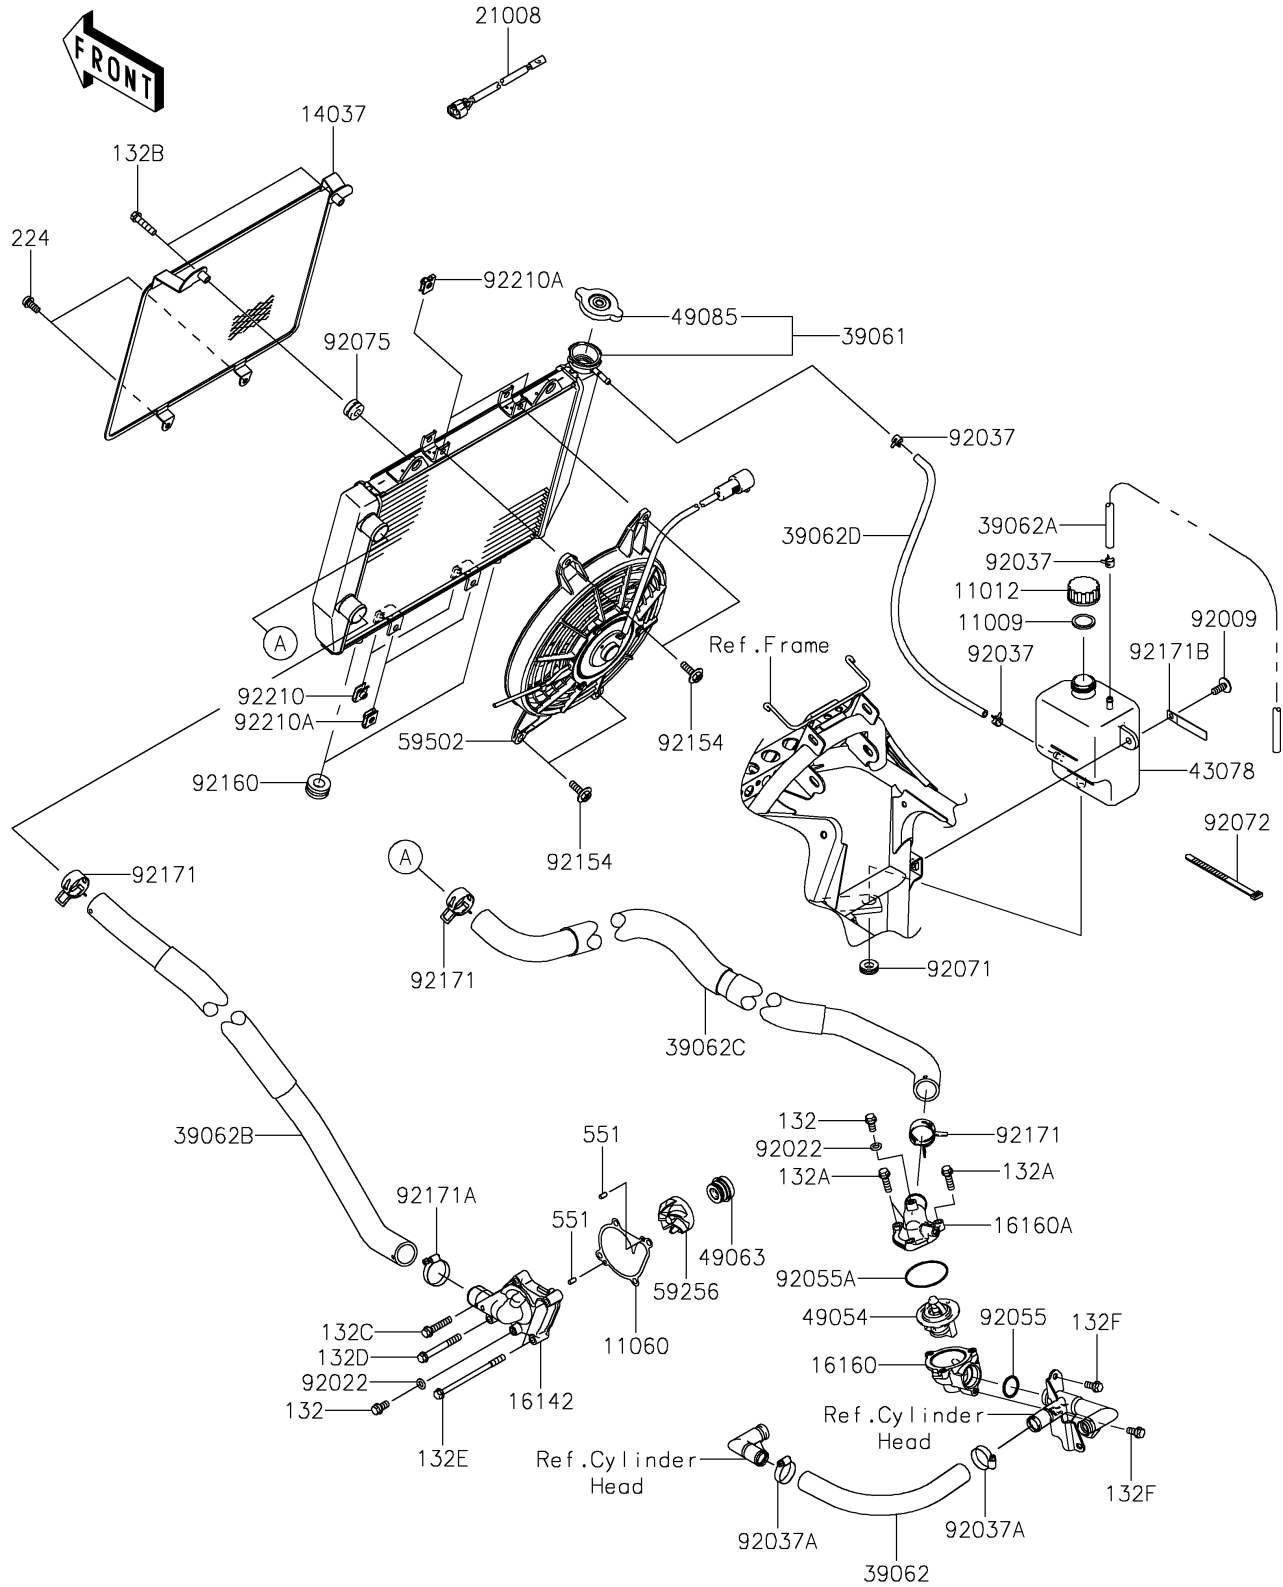

# 2021 BRUTE FORCE® 750 4x4i EPS PARTS DIAGRAM

Radiator

E3032

## 2021 BRUTE FORCE® 750 4x4i EPS PARTS LIST

### Radiator

ITEM NAME	PART NUMBER	QUANTITY
GASKET,RESERVOIR TANK CAP (Ref # 11009)	11009-1145	1
CAP (Ref # 11012)	11012-1084	1
GASKET,WATER PUMP (Ref # 11060)	11060-1964	1
SCREEN (Ref # 14037)	14037-0742	1
COVER-PUMP,WATER (Ref # 16142)	16142-0069	1
BODY,THERMOSTAT,LWR (Ref # 16160)	16160-0189	1
BODY,THERMOSTAT,UPP (Ref # 16160A)	16160-0778	1
BREAKER,FAN MOTOR (Ref # 21008)	21008-0555	1
RADIATOR-ASSY (Ref # 39061)	39061-0589	1
HOSE-COOLING,FR HEAD-THERMO (Ref # 39062)	39062-0316	1
HOSE-COOLING,5X9X800 (Ref # 39062A)	39062-0321	1
HOSE-COOLING,RADIATOR-PUMP (Ref # 39062B)	39062-0587	1
HOSE-COOLING,THERMO-RADIATOR (Ref # 39062C)	39062-0630	1
HOSE-COOLING,5X9X410 (Ref # 39062D)	39062-0631	1
RESERVOIR (Ref # 43078)	43078-0070	1
THERMOSTAT (Ref # 49054)	49054-1055	1
SEAL-MECHANICAL (Ref # 49063)	49063-1055	1
CAP-ASSY-PRESSURE (Ref # 49085)	49085-0005	1
IMPELLER (Ref # 59256)	59256-1069	1
FAN-ASSY (Ref # 59502)	59502-0554	1
SCREW,6X16 (Ref # 92009)	92009-1694	1
WASHER,6.2X11X1 (Ref # 92022)	92022-304	2
CLAMP,TUBE (Ref # 92037)	92037-1461	3
CLAMP,COOLING HOSE (Ref # 92037A)	92037-1589	2
RING-O,22.1X2.4 (Ref # 92055)	92055-1081	1
RING-O,44.7X2.4 (Ref # 92055A)	92055-1279	1
GROMMET (Ref # 92071)	92071-1115	1
BAND,L=149 (Ref # 92072)	92072-031	1
DAMPER (Ref # 92075)	92075-209	2