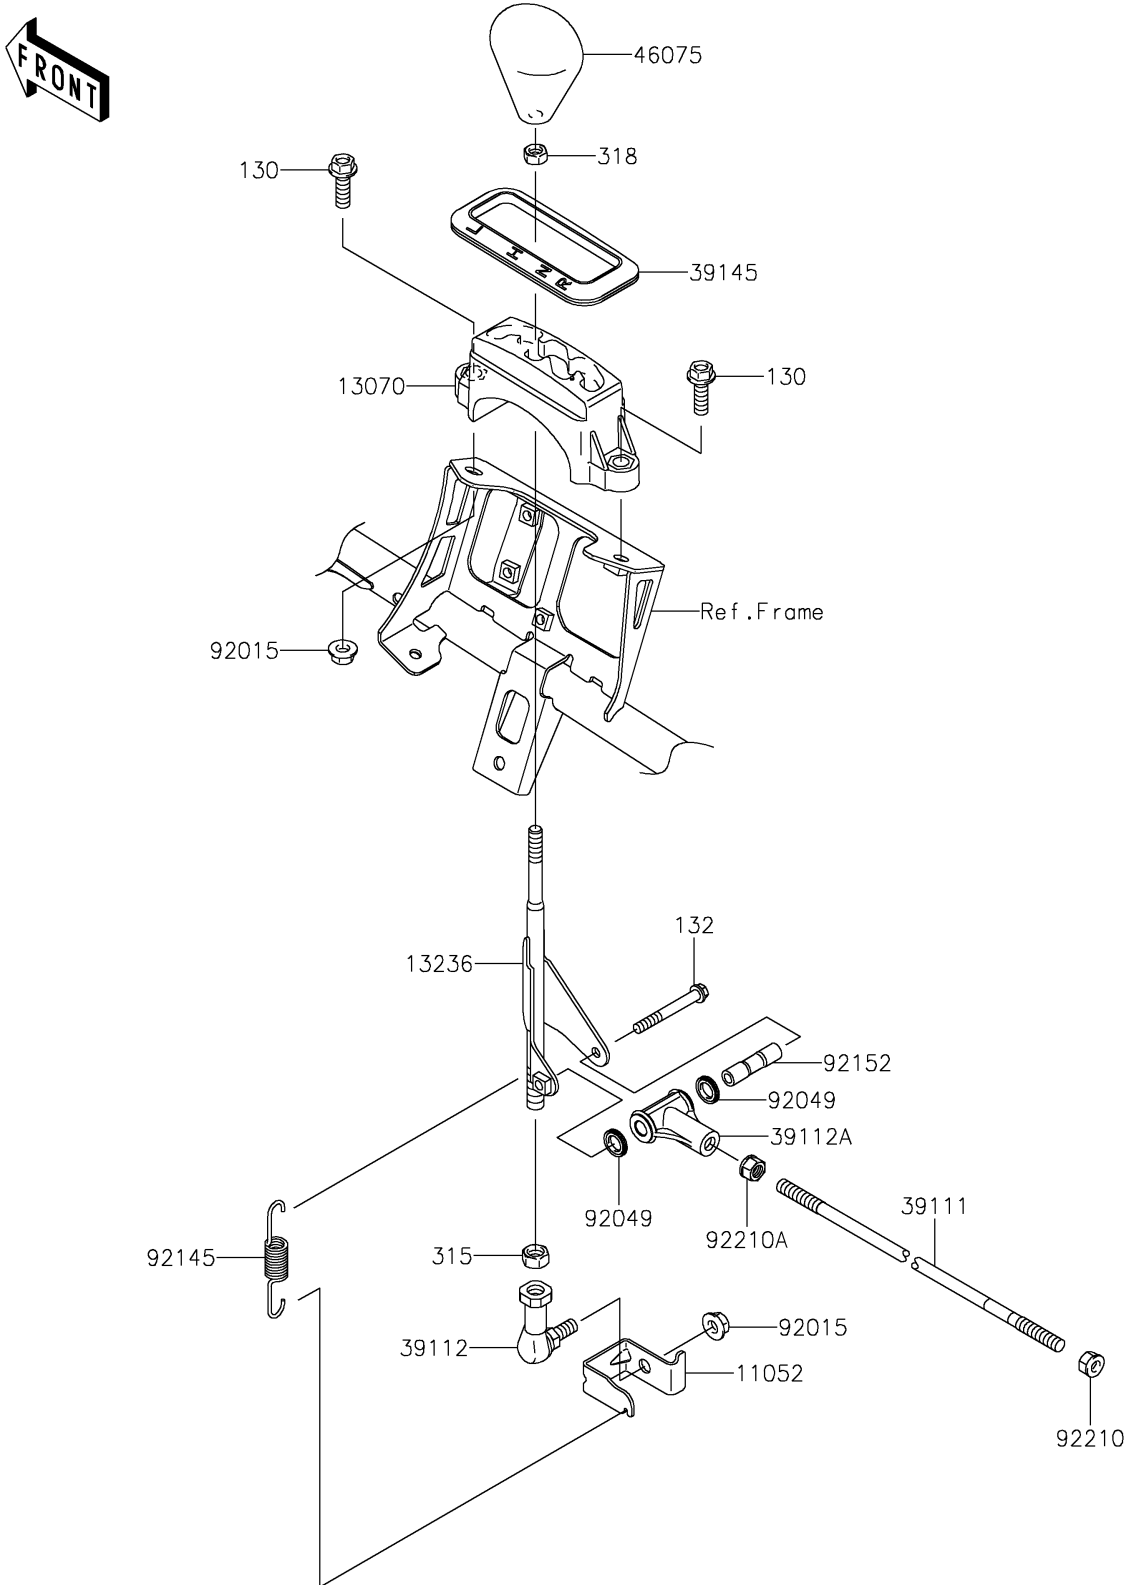

2021 BRUTE FORCE® 750 4x4i EPS PARTS DIAGRAM

Control

E7110

2021 BRUTE FORCE® 750 4x4i EPS PARTS LIST

Control

| ITEM NAME | PART NUMBER | QUANTITY |
|--|-------------|----------|
| BRACKET,CONTROL (Ref # 11052) | 11052-1476 | 1 |
| GUIDE,CONTROL SHAFT (Ref # 13070) | 13070-1396 | 1 |
| LEVER-COMP,SHIFT (Ref # 13236) | 13236-0034 | 1 |
| ROD-TIE,SHIFT (Ref # 39111) | 39111-1174 | 1 |
| RODEND-TIE,CONTROL PIVOT (Ref # 39112) | 39112-0019 | 1 |
| RODEND-TIE (Ref # 39112A) | 39112-1079 | 1 |
| TRIM-SEAL,CONTROL GUIDE (Ref # 39145) | 39145-1121 | 1 |
| GRIP,SHIFT (Ref # 46075) | 46075-0046 | 1 |
| NUT,8MM (Ref # 92015) | 92015-1432 | 2 |
| SEAL-OIL (Ref # 92049) | 92049-1458 | 2 |
| SPRING (Ref # 92145) | 92145-0130 | 1 |
| COLLAR,RODEND-TIE (Ref # 92152) | 92152-1222 | 1 |
| NUT,8MM (Ref # 92210) | 92210-1242 | 1 |
| NUT,LH,THREAD 8MM (Ref # 92210A) | 92210-1284 | 1 |
| BOLT-FLANGED,8X25 (Ref # 130) | 130CD0825 | 2 |
| BOLT-FLANGED-SMALL,6X50 (Ref # 132) | 132BB0650 | 1 |
| NUT-HEX-FINE,10MM (Ref # 315) | 315AA1000 | 1 |
| NUT-HEX-SMALL,8MM (Ref # 318) | 318BA0800 | 1 |