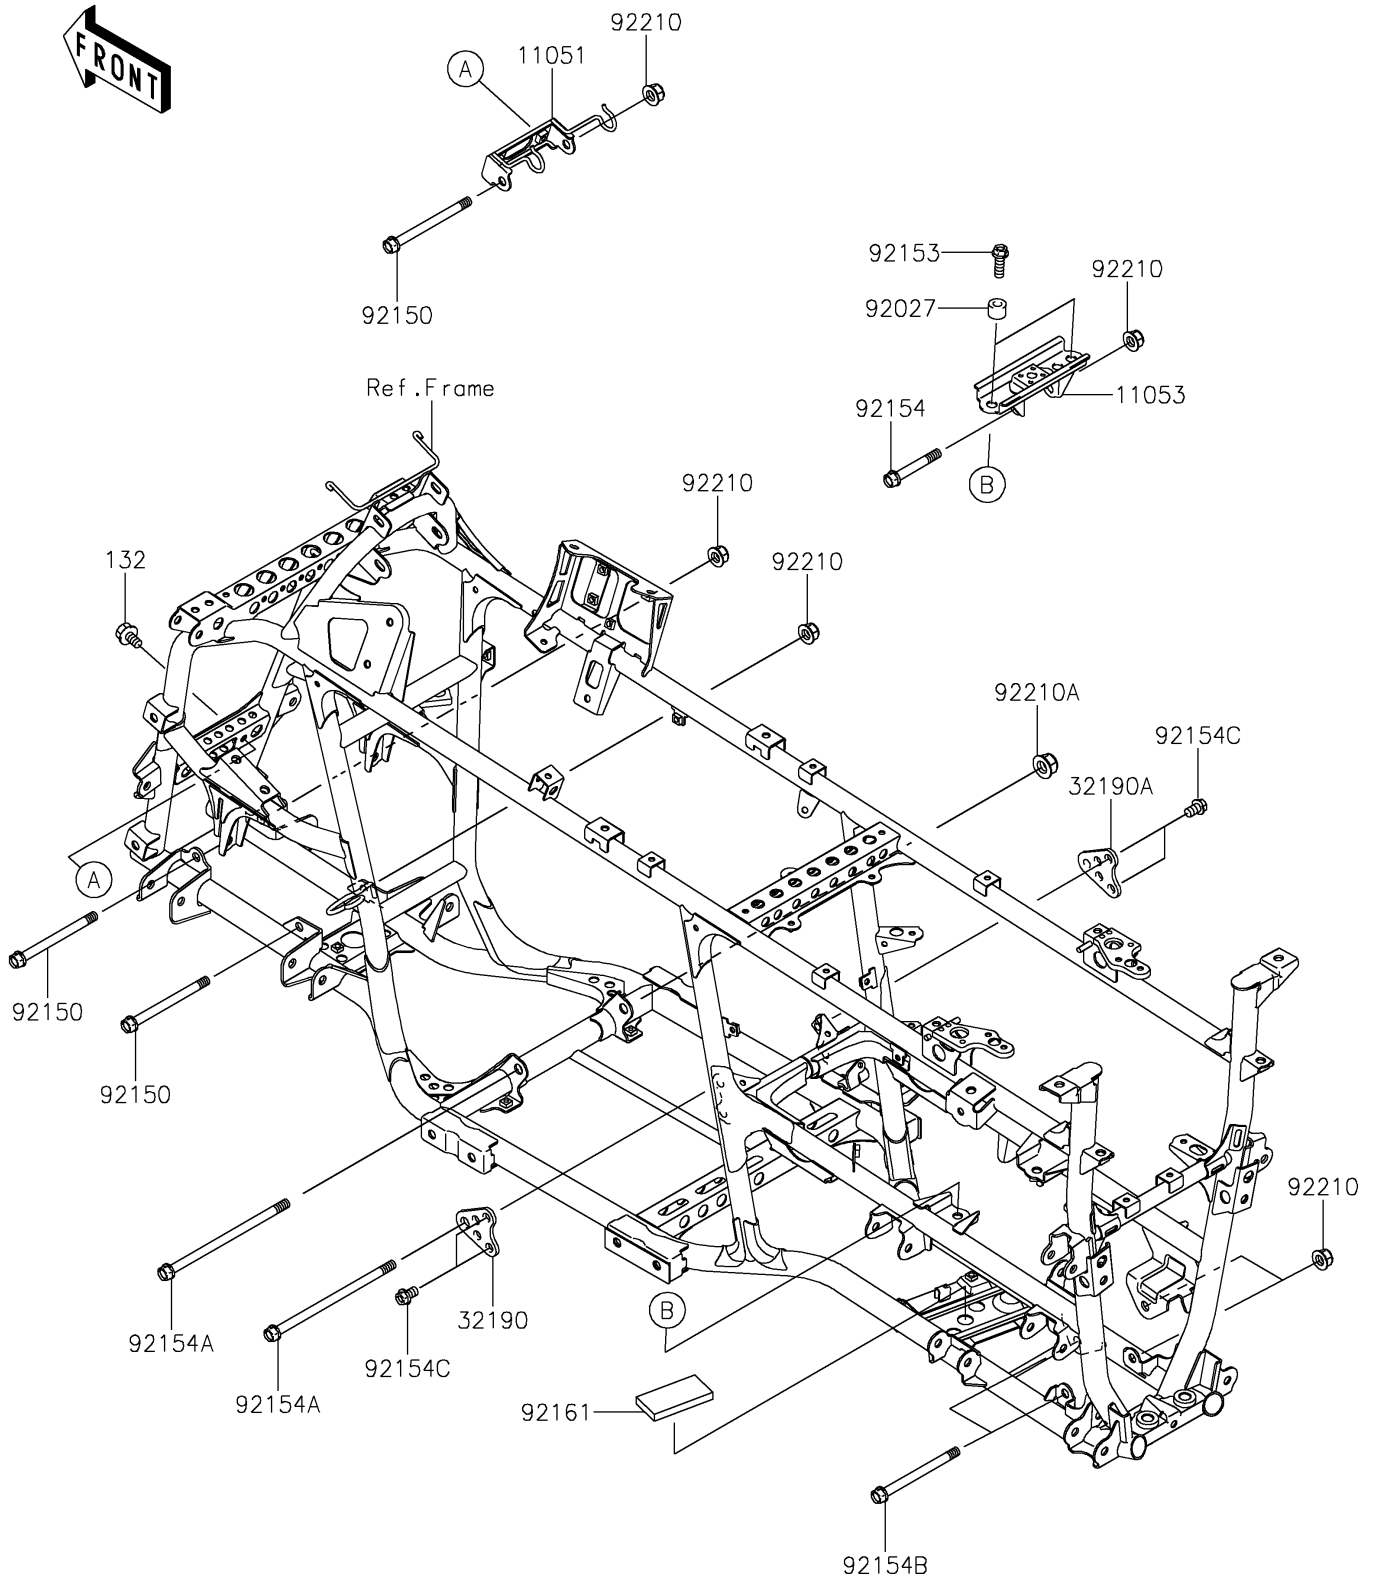

2021 BRUTE FORCE® 750 4x4i EPS PARTS DIAGRAM

Engine Mount

F2122

2021 BRUTE FORCE® 750 4x4i EPS PARTS LIST

Engine Mount

ITEM NAME	PART NUMBER	QUANTITY
BRACKET,FRONT DIFF (Ref # 11051)	11051-1929	1
BRACKET,REAR DIFF,TOP (Ref # 11053)	11053-1592	1
BRACKET-ENGINE,RR,UPP,LH (Ref # 32190)	32190-0059	1
BRACKET-ENGINE,RR,UPP,RH (Ref # 32190A)	32190-0060	1
COLLAR,FRONT AXLE,L=14.5 (Ref # 92027)	92027-1472	2
BOLT,FLANGED,10X120 (Ref # 92150)	92150-1642	3
BOLT,10X30 (Ref # 92153)	92153-0908	2
BOLT,FLANGED,10X70 (Ref # 92154)	92154-0894	1
BOLT,FLANGED,12X190 (Ref # 92154A)	92154-1518	2
BOLT,FLANGED,10X120 (Ref # 92154B)	92154-1519	2
BOLT,FLANGED,10X16 (Ref # 92154C)	92154-1520	4
DAMPER (Ref # 92161)	92161-0215	1
NUT,LOCK,FLANGED,10MM (Ref # 92210)	92210-1081	6
NUT,LOCK,FLANGED,12MM (Ref # 92210A)	92210-1150	1
BOLT-FLANGED-SMALL,8X14 (Ref # 132)	132BA0814	2