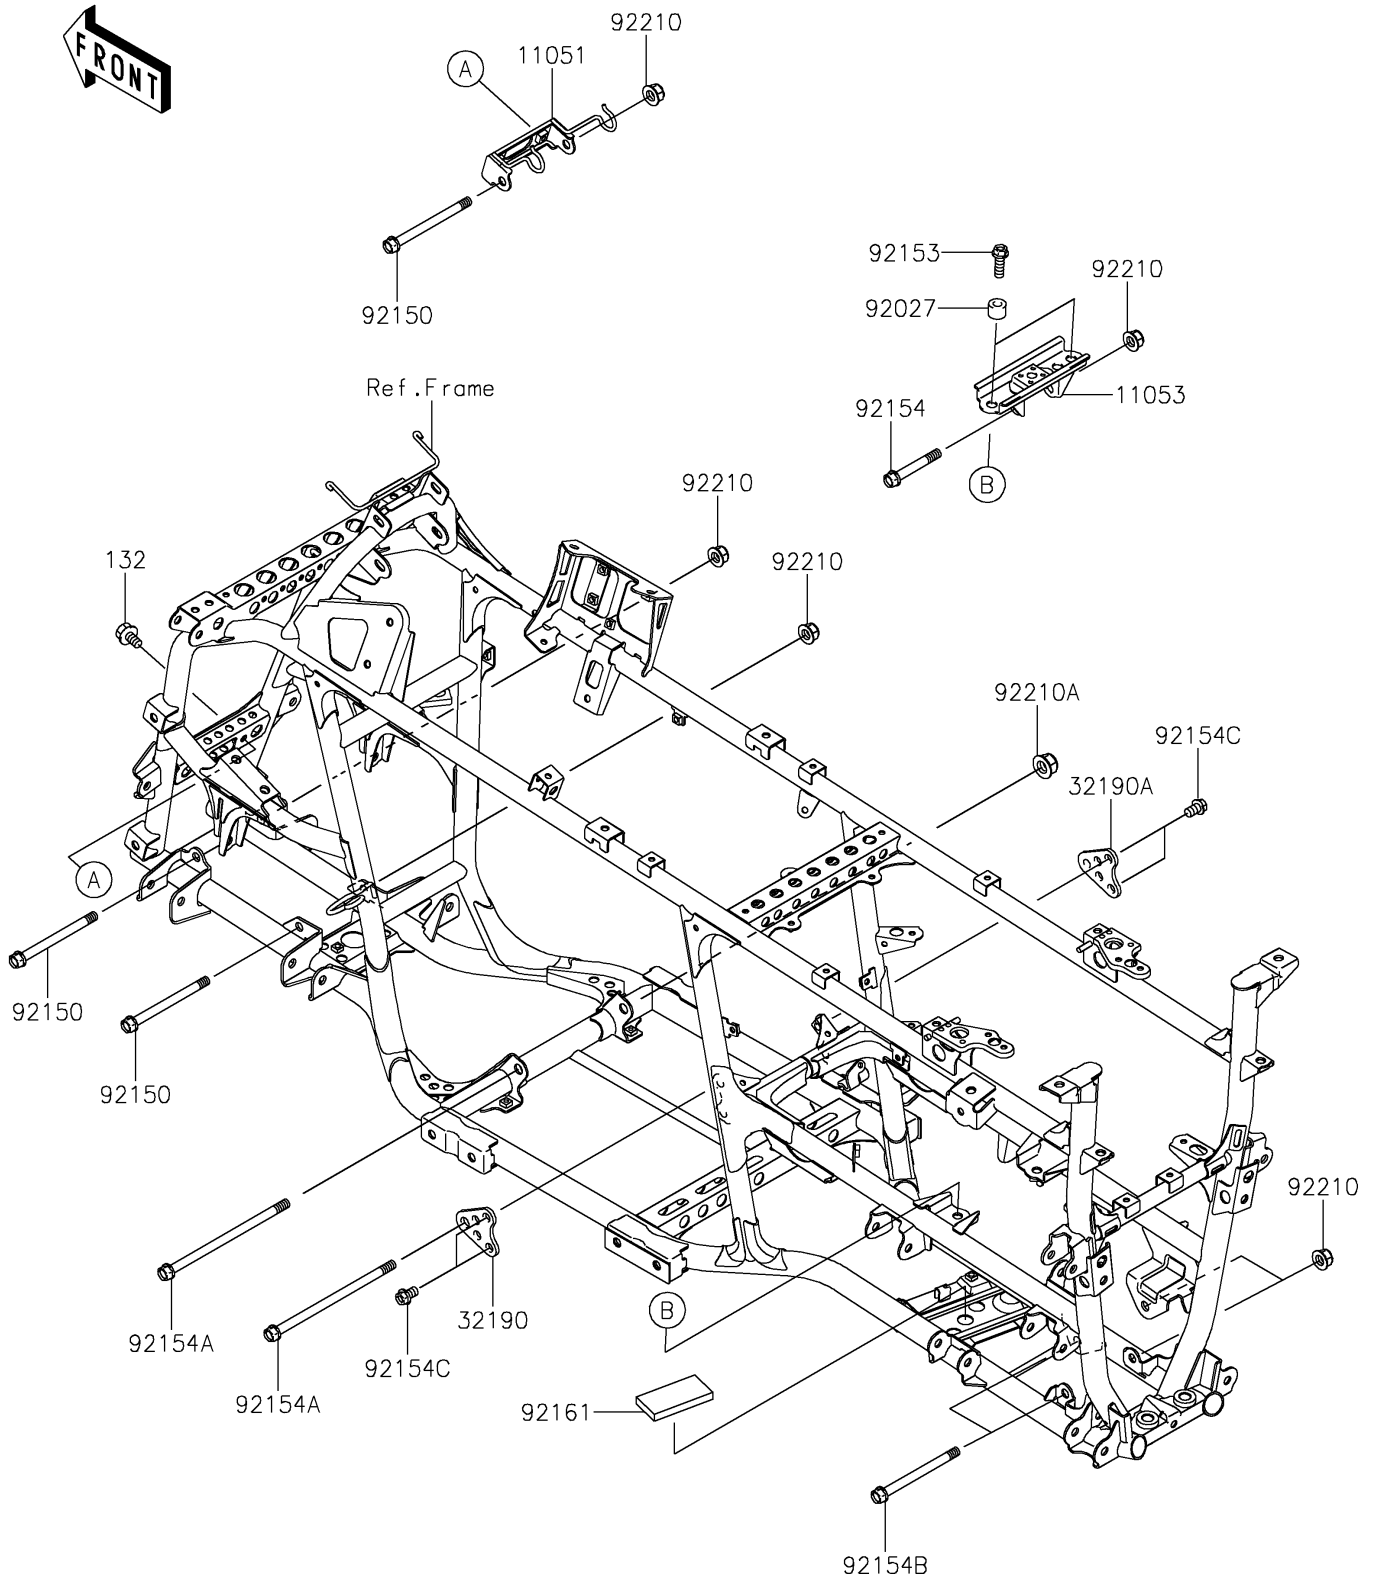

# 2021 BRUTE FORCE® 750 4x4i EPS PARTS DIAGRAM

Engine Mount

F2122

## 2021 BRUTE FORCE® 750 4x4i EPS PARTS LIST

### Engine Mount

ITEM NAME	PART NUMBER	QUANTITY
BRACKET,FRONT DIFF (Ref # 11051)	11051-1929	1
BRACKET,REAR DIFF,TOP (Ref # 11053)	11053-1592	1
BRACKET-ENGINE,RR,UPP,LH (Ref # 32190)	32190-0059	1
BRACKET-ENGINE,RR,UPP,RH (Ref # 32190A)	32190-0060	1
COLLAR,FRONT AXLE,L=14.5 (Ref # 92027)	92027-1472	2
BOLT,FLANGED,10X120 (Ref # 92150)	92150-1642	3
BOLT,10X30 (Ref # 92153)	92153-0908	2
BOLT,FLANGED,10X70 (Ref # 92154)	92154-0894	1
BOLT,FLANGED,12X190 (Ref # 92154A)	92154-1518	2
BOLT,FLANGED,10X120 (Ref # 92154B)	92154-1519	2
BOLT,FLANGED,10X16 (Ref # 92154C)	92154-1520	4
DAMPER (Ref # 92161)	92161-0215	1
NUT,LOCK,FLANGED,10MM (Ref # 92210)	92210-1081	6
NUT,LOCK,FLANGED,12MM (Ref # 92210A)	92210-1150	1
BOLT-FLANGED-SMALL,8X14 (Ref # 132)	132BA0814	2