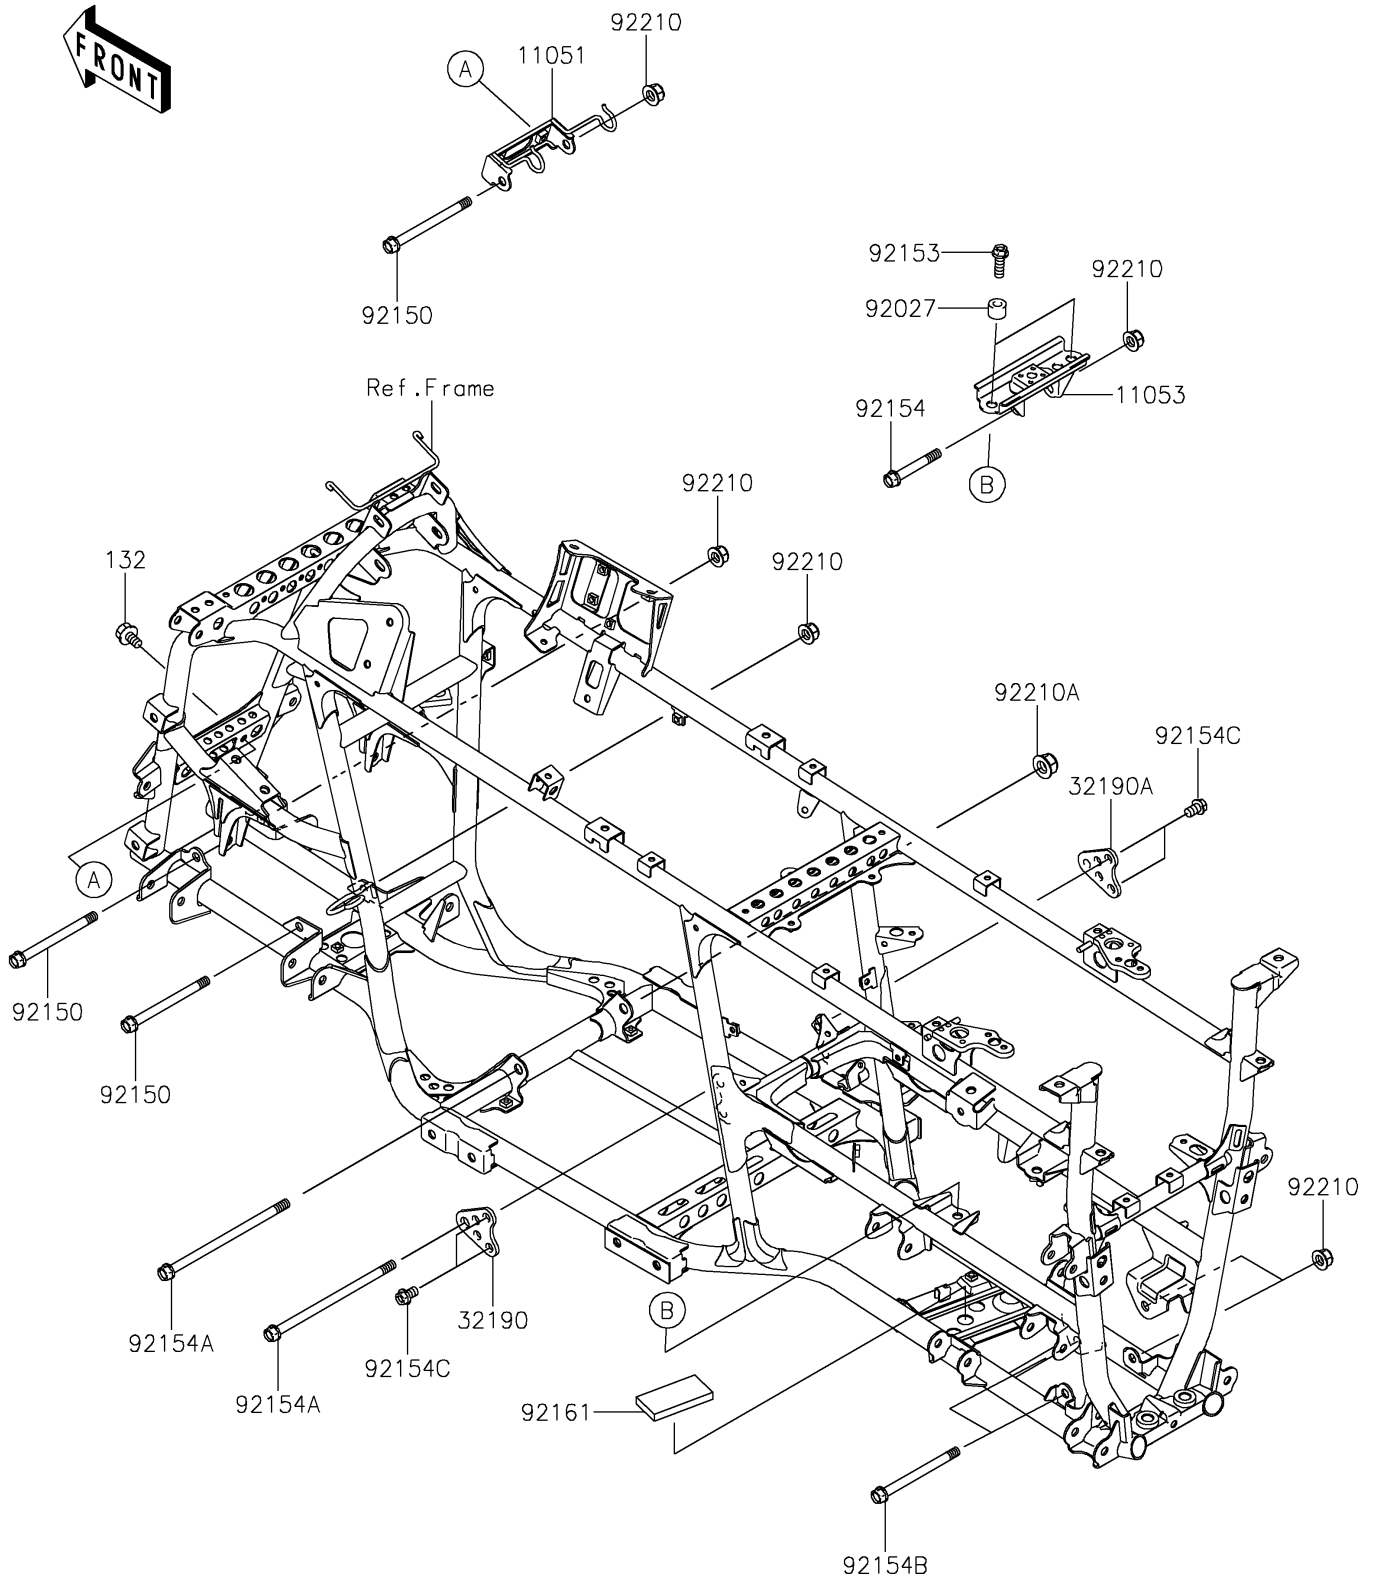

2022 BRUTE FORCE® 750 4x4i EPS PARTS DIAGRAM

Engine Mount

F2122

2022 BRUTE FORCE® 750 4x4i EPS PARTS LIST

Engine Mount

ITEM NAME	PART NUMBER	QUANTITY
BRACKET,FRONT DIFF (Ref # 11051)	11051-1929	1
BRACKET,REAR DIFF,TOP (Ref # 11053)	11053-1592	1
BRACKET-ENGINE,RR,UPP,LH (Ref # 32190)	32190-0059	1
BRACKET-ENGINE,RR,UPP,RH (Ref # 32190A)	32190-0060	1
COLLAR,FRONT AXLE,L=14.5 (Ref # 92027)	92027-1472	2
BOLT,FLANGED,10X120 (Ref # 92150)	92150-1642	3
BOLT,10X30 (Ref # 92153)	92153-0908	2
BOLT,FLANGED,10X70 (Ref # 92154)	92154-0894	1
BOLT,FLANGED,12X190 (Ref # 92154A)	92154-1518	2
BOLT,FLANGED,10X120 (Ref # 92154B)	92154-1519	2
BOLT,FLANGED,10X16 (Ref # 92154C)	92154-1520	4
DAMPER (Ref # 92161)	92161-0215	1
NUT,LOCK,FLANGED,10MM (Ref # 92210)	92210-1081	6
NUT,LOCK,FLANGED,12MM (Ref # 92210A)	92210-1150	1
BOLT-FLANGED-SMALL,8X14 (Ref # 132)	132BA0814	2