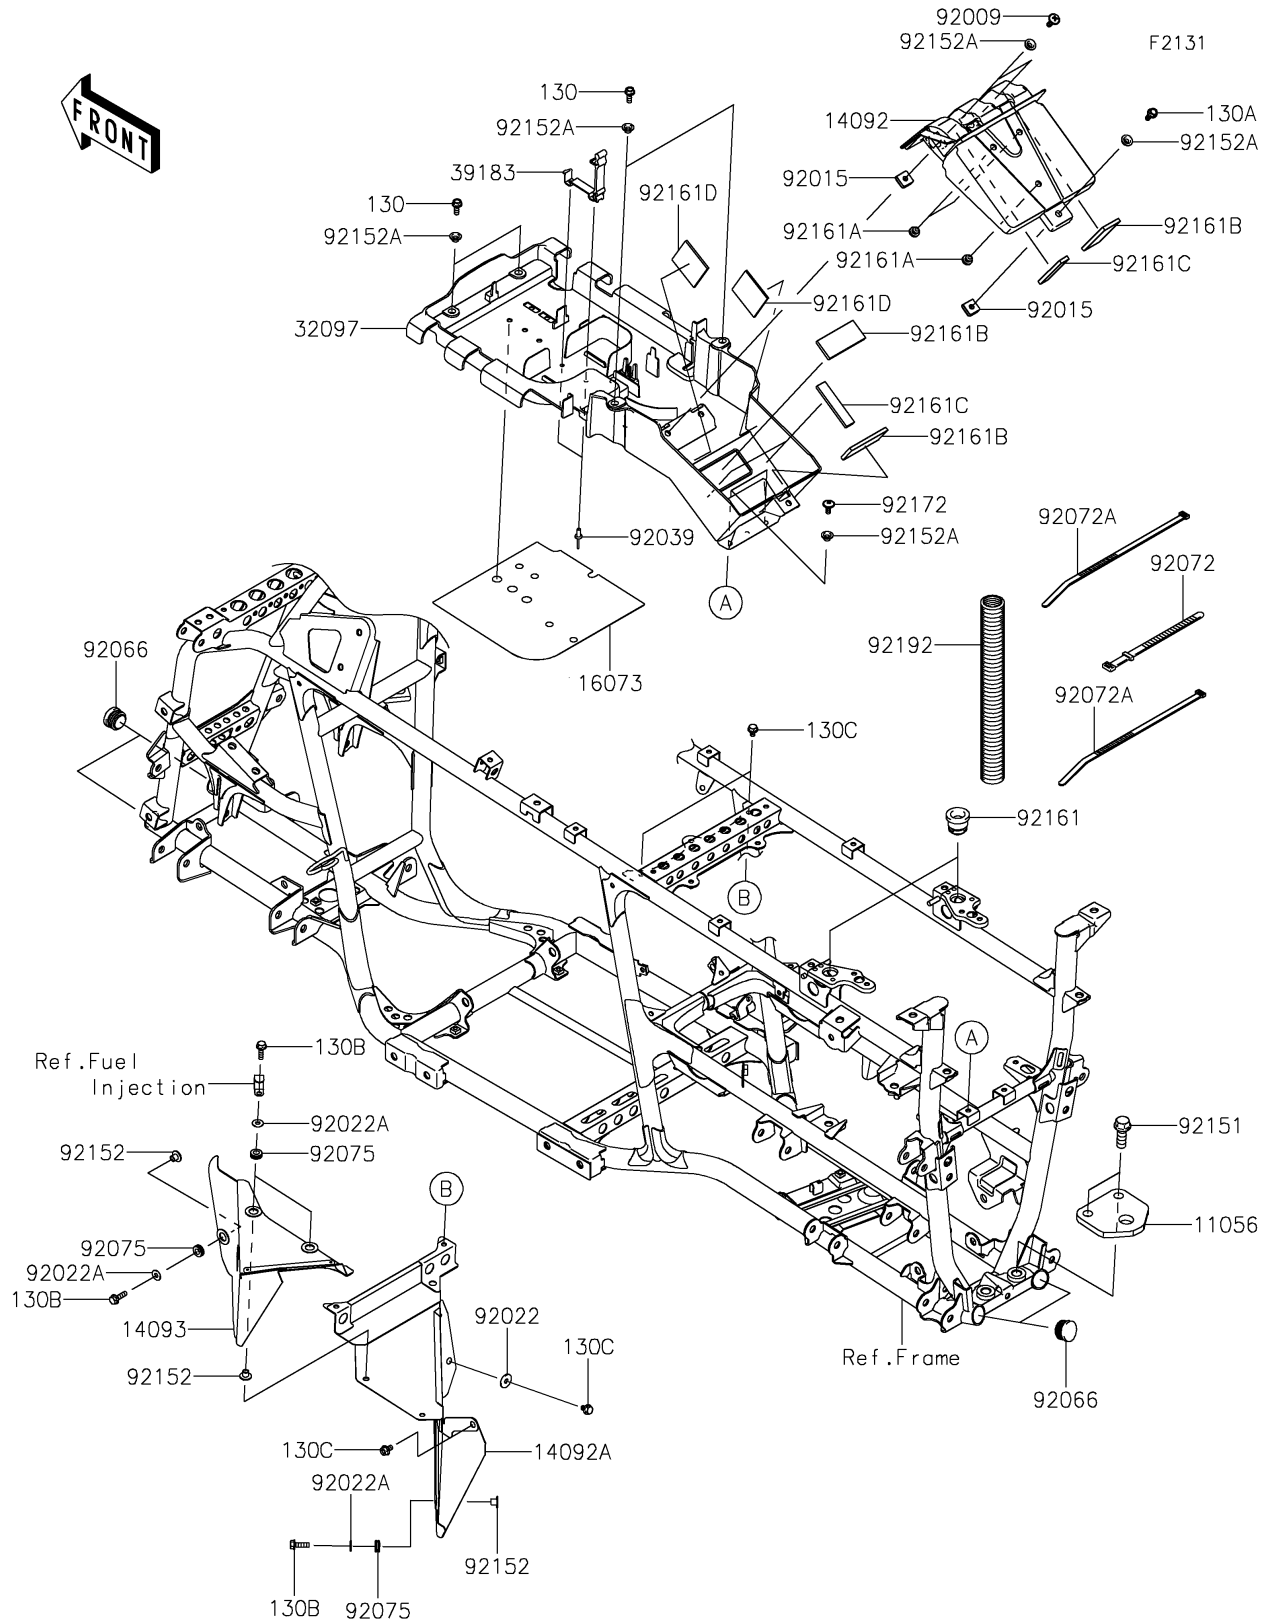

2021 BRUTE FORCE® 750 4x4i EPS PARTS DIAGRAM

Frame Fittings

2021 BRUTE FORCE® 750 4x4i EPS PARTS LIST

Frame Fittings

ITEM NAME	PART NUMBER	QUANTITY
BRACKET,TRAILER HITCH (Ref # 11056)	11056-0299	1
COVER,BATTERY (Ref # 14092)	14092-0189	1
COVER,HEAT GUARD,FR (Ref # 14092A)	14092-0897	1
COVER,HEAT GUARD (Ref # 14093)	14093-0021	1
INSULATOR,BATTERY CASE (Ref # 16073)	16073-0809	1
CASE-BATTERY (Ref # 32097)	32097-0041	1
BAND-ASSY,TOOL BAG (Ref # 39183)	39183-1065	1
SCREW,6X20 (Ref # 92009)	92009-1289	2
NUT,6MM (Ref # 92015)	92015-1094	3
WASHER,6.5X20X1.6 (Ref # 92022)	92022-1804	1
WASHER,6.2X15X1.2 (Ref # 92022A)	92022-2373	4
RIVET,4.8MM (Ref # 92039)	92039-3719	2
PLUG (Ref # 92066)	92066-0036	4
BAND,L=186 (Ref # 92072)	92072-056	1
BAND,L=292.1 (Ref # 92072A)	92072-3509	2
DAMPER (Ref # 92075)	92075-2097	4
BOLT,FLANGED,12X35 (Ref # 92151)	92151-1903	2
COLLAR,6.3X8.3X9.2 (Ref # 92152)	92152-0237	4
COLLAR,6.3X8.3X7.2 (Ref # 92152A)	92152-1865	9
DAMPER (Ref # 92161)	92161-0048	2
DAMPER (Ref # 92161A)	92161-1084	3
DAMPER,30X70X5 (Ref # 92161B)	92161-1127	3
DAMPER,15X70X5 (Ref # 92161C)	92161-1380	3
DAMPER,50X50X3 (Ref # 92161D)	92161-1386	2
SCREW,6X14 (Ref # 92172)	92172-0401	2
TUBE,CORRUGATED,25.5X32.25X300 (Ref # 92192)	92192-1042	1
BOLT-FLANGED,6X16 (Ref # 130)	130BA0616	4
BOLT-FLANGED,6X18 (Ref # 130A)	130BA0618	1
BOLT-FLANGED,6X20 (Ref # 130B)	130BA0620	4

2021 BRUTE FORCE® 750 4x4i EPS PARTS LIST

Frame Fittings

ITEM NAME	PART NUMBER	QUANTITY
BOLT-FLANGED,6X10 (Ref # 130C)	130BD0610	4