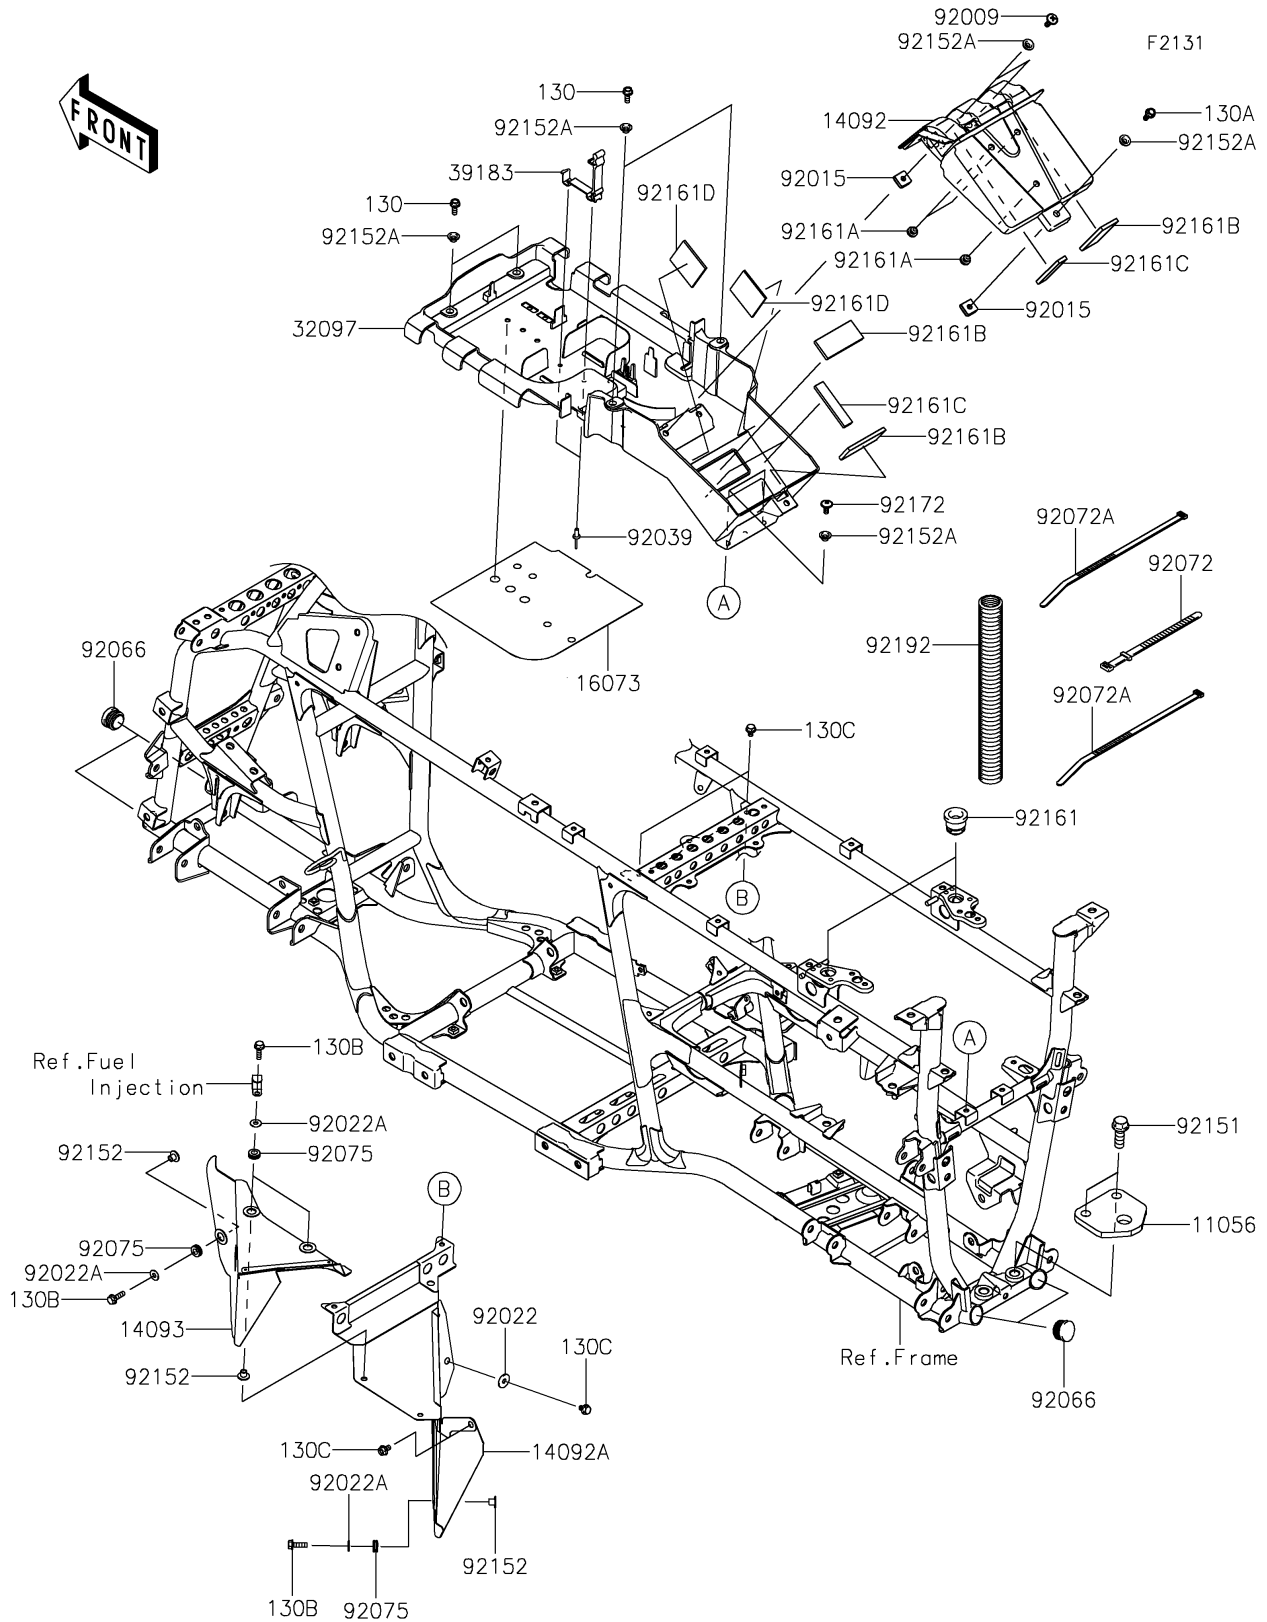

2022 BRUTE FORCE® 750 4x4i EPS PARTS DIAGRAM

Frame Fittings

2022 BRUTE FORCE® 750 4x4i EPS PARTS LIST

Frame Fittings

ITEM NAME	PART NUMBER	QUANTITY
BRACKET,TRAILER HITCH (Ref # 11056)	11056-0299	1
COVER,BATTERY (Ref # 14092)	14092-0189	1
COVER,HEAT GUARD,FR (Ref # 14092A)	14092-0897	1
COVER,HEAT GUARD (Ref # 14093)	14093-0021	1
INSULATOR,BATTERY CASE (Ref # 16073)	16073-0809	1
CASE-BATTERY (Ref # 32097)	32097-0041	1
BAND-ASSY,TOOL BAG (Ref # 39183)	39183-1065	1
SCREW,6X20 (Ref # 92009)	92009-1289	2
NUT,6MM (Ref # 92015)	92015-1094	3
WASHER,6.5X20X1.6 (Ref # 92022)	92022-1804	1
WASHER,6.2X15X1.2 (Ref # 92022A)	92022-2373	4
RIVET,4.8MM (Ref # 92039)	92039-3719	2
PLUG (Ref # 92066)	92066-0036	4
BAND,L=186 (Ref # 92072)	92072-056	1
BAND,L=292.1 (Ref # 92072A)	92072-3509	2
DAMPER (Ref # 92075)	92075-2097	4
BOLT,FLANGED,12X35 (Ref # 92151)	92151-1903	2
COLLAR,6.3X8.3X9.2 (Ref # 92152)	92152-0237	4
COLLAR,6.3X8.3X7.2 (Ref # 92152A)	92152-1865	9
DAMPER (Ref # 92161)	92161-0048	2
DAMPER (Ref # 92161A)	92161-1084	3
DAMPER,30X70X5 (Ref # 92161B)	92161-1127	3
DAMPER,15X70X5 (Ref # 92161C)	92161-1380	3
DAMPER,50X50X3 (Ref # 92161D)	92161-1386	2
SCREW,6X14 (Ref # 92172)	92172-0401	2
TUBE,CORRUGATED,25.5X32.25X300 (Ref # 92192)	92192-1042	1
BOLT-FLANGED,6X16 (Ref # 130)	130BA0616	4
BOLT-FLANGED,6X18 (Ref # 130A)	130BA0618	1
BOLT-FLANGED,6X20 (Ref # 130B)	130BA0620	4

2022 BRUTE FORCE® 750 4x4i EPS PARTS LIST

Frame Fittings

ITEM NAME	PART NUMBER	QUANTITY
BOLT-FLANGED,6X10 (Ref # 130C)	130BD0610	4