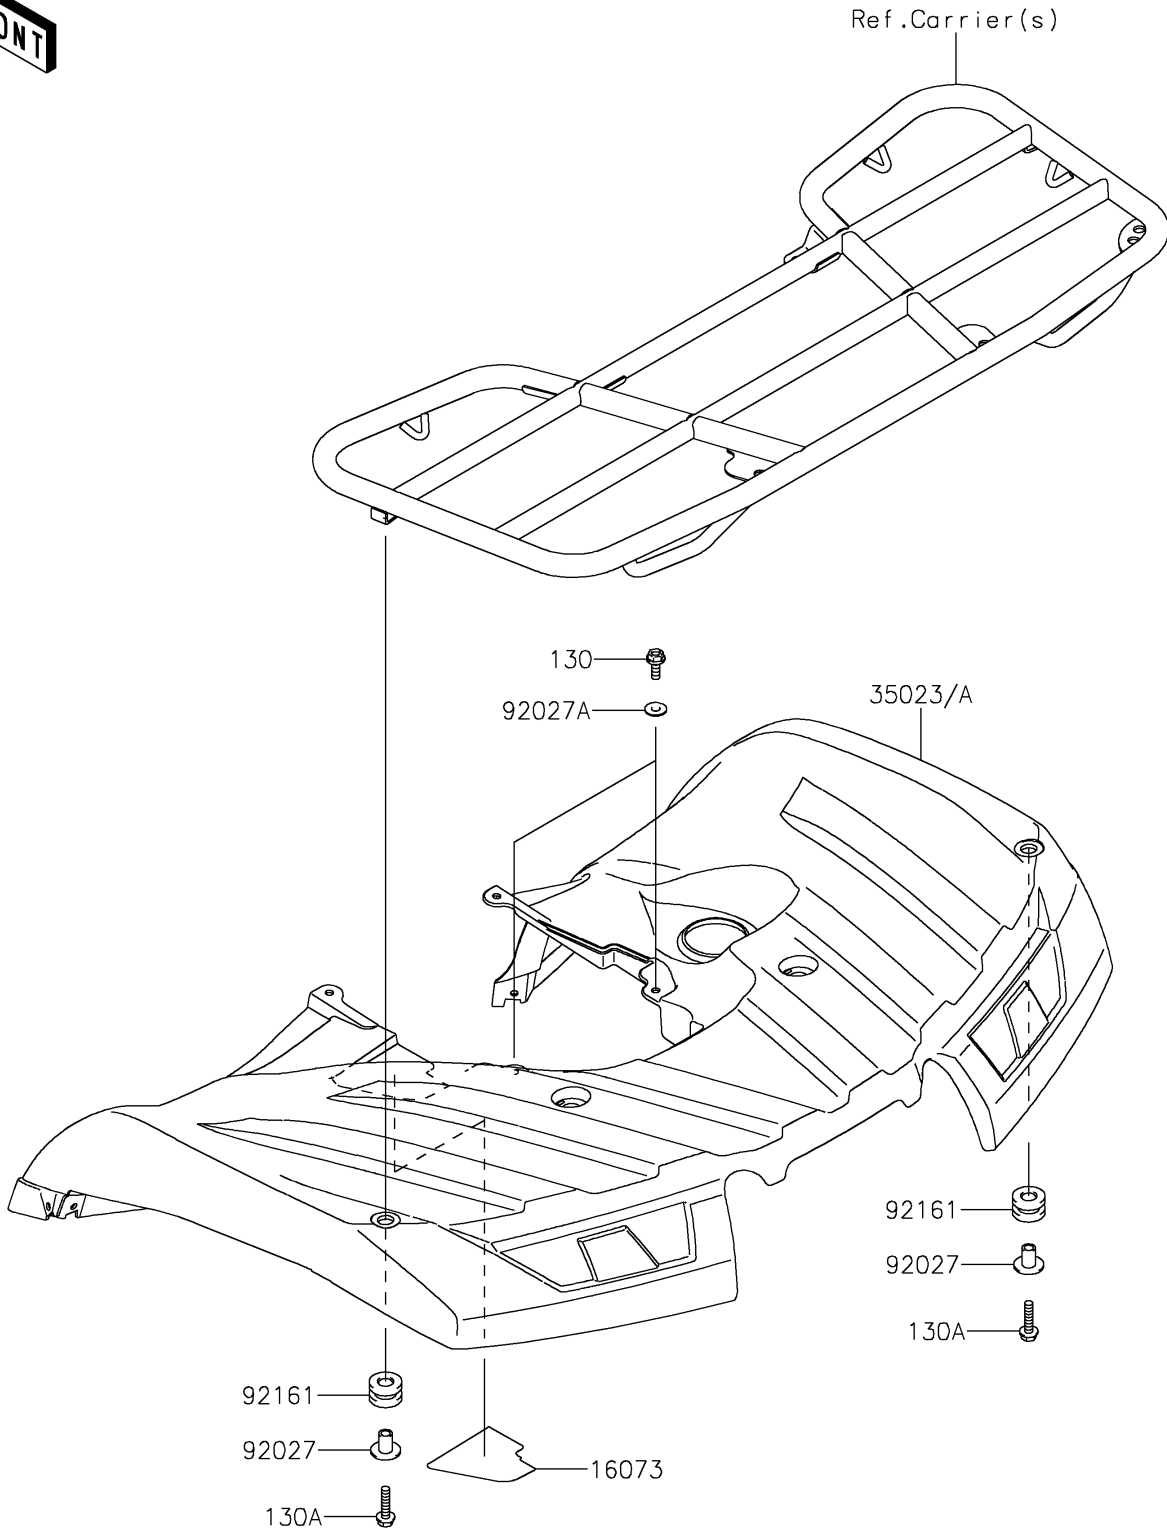

# 2021 BRUTE FORCE® 750 4x4i EPS PARTS DIAGRAM

Rear Fender(s)

F2172