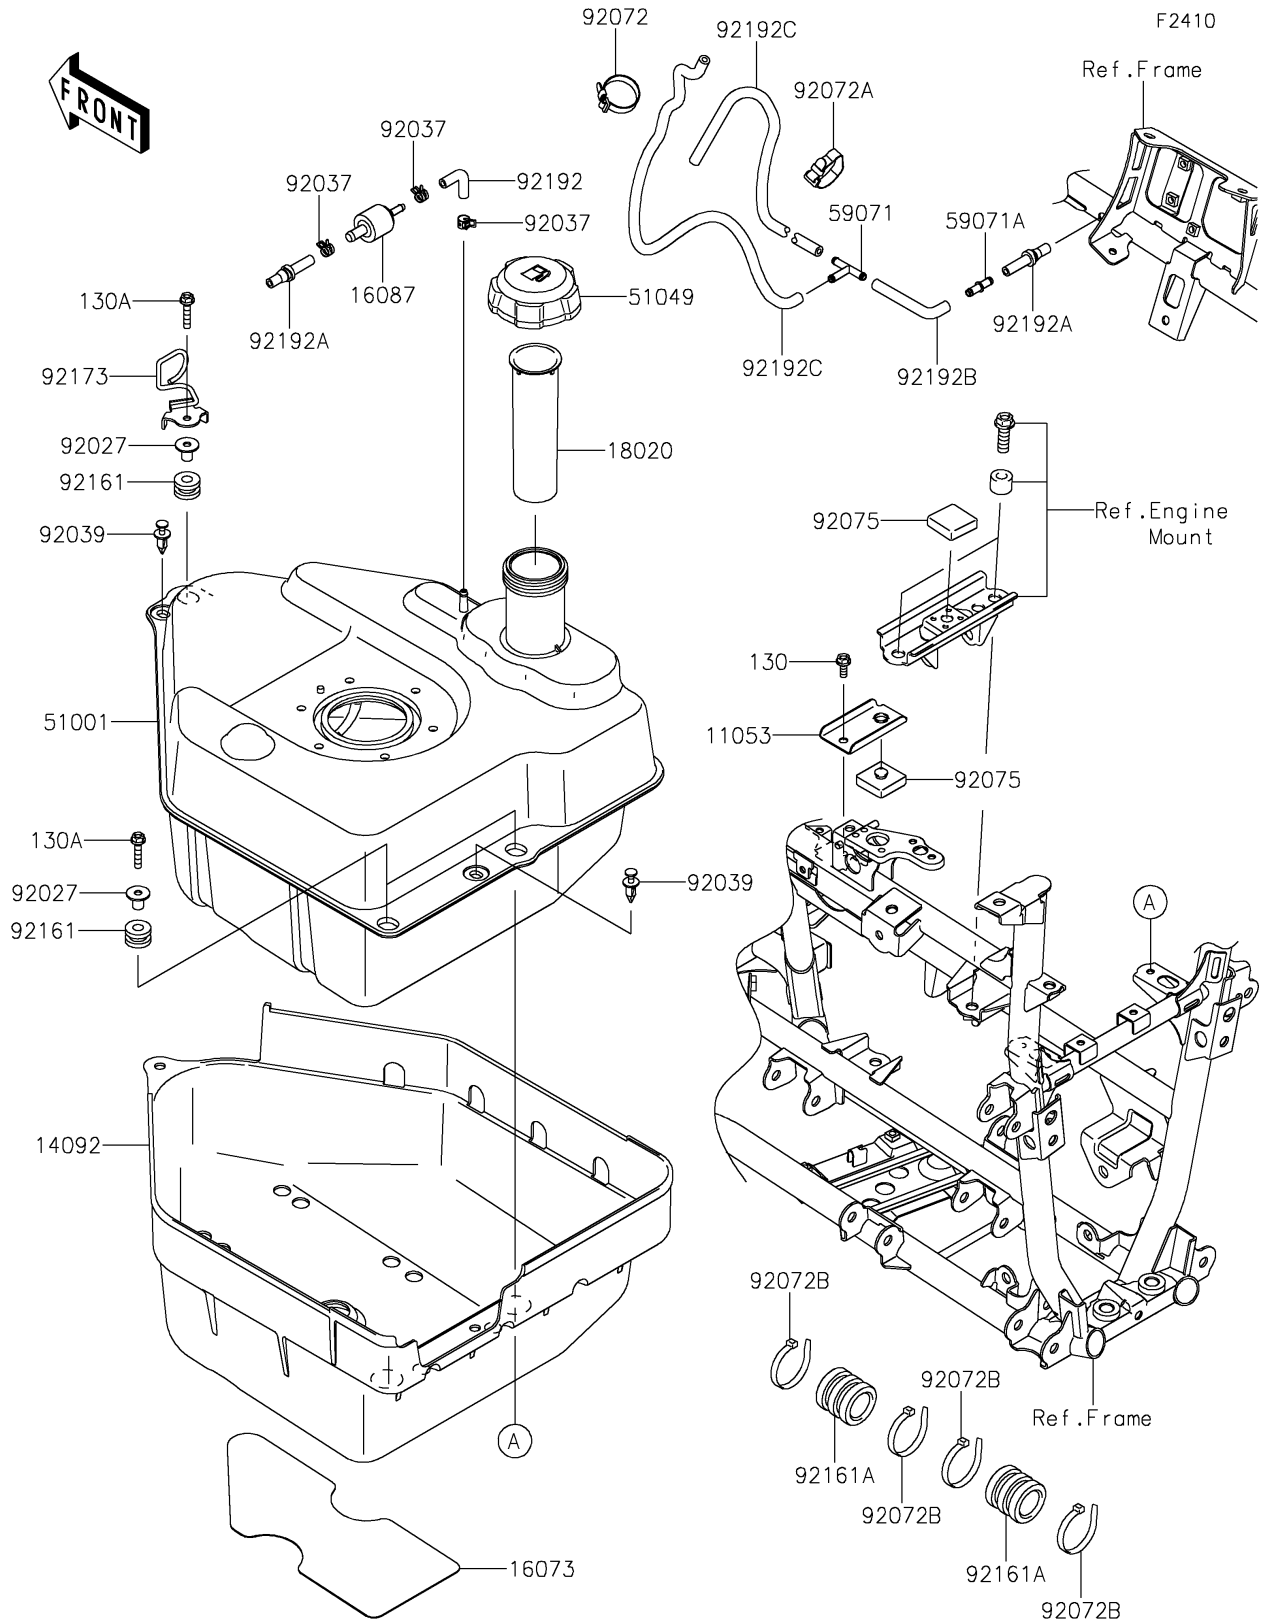

2021 BRUTE FORCE® 750 4x4i EPS PARTS DIAGRAM

Fuel Tank

2021 BRUTE FORCE® 750 4x4i EPS PARTS LIST

Fuel Tank

ITEM NAME	PART NUMBER	QUANTITY
BRACKET,FUEL TANK,TOP (Ref # 11053)	11053-0936	1
COVER,FUEL TANK,LWR (Ref # 14092)	14092-0186	1
INSULATOR,FUEL TANK COVER,LWR (Ref # 16073)	16073-0925	1
VALVE-CHECK (Ref # 16087)	16087-0008	1
BAFFLE,FUEL TANK (Ref # 18020)	18020-0008	1
TANK-COMP-FUEL (Ref # 51001)	51001-0237	1
CAP-TANK,FUEL (Ref # 51049)	51049-0718	1
JOINT (Ref # 59071)	59071-3705	1
JOINT (Ref # 59071A)	59071-3717	1
COLLAR,L=16.1 (Ref # 92027)	92027-1847	3
CLAMP,TUBE (Ref # 92037)	92037-1461	3
RIVET (Ref # 92039)	92039-0776	2
BAND,L=149 (Ref # 92072)	92072-031	1
BAND,L=186 (Ref # 92072A)	92072-056	1
BAND,L=188 (Ref # 92072B)	92072-1239	4
DAMPER (Ref # 92075)	92075-1882	2
DAMPER (Ref # 92161)	92161-0106	3
DAMPER,FUEL TANK,RR (Ref # 92161A)	92161-1111	2
CLAMP,FUEL TUBE (Ref # 92173)	92173-0872	1
TUBE,FUEL TANK-CHECK VALVE (Ref # 92192)	92192-0067	1
TUBE,FRAME PIPE-CHECK VALVE (Ref # 92192A)	92192-0068	2
TUBE,5X10X80/22 (Ref # 92192B)	92192-0992	1
TUBE,5X10X470 (Ref # 92192C)	92192-0993	2
BOLT-FLANGED,6X16 (Ref # 130)	130BA0616	1
BOLT-FLANGED,6X30 (Ref # 130A)	130BA0630	3