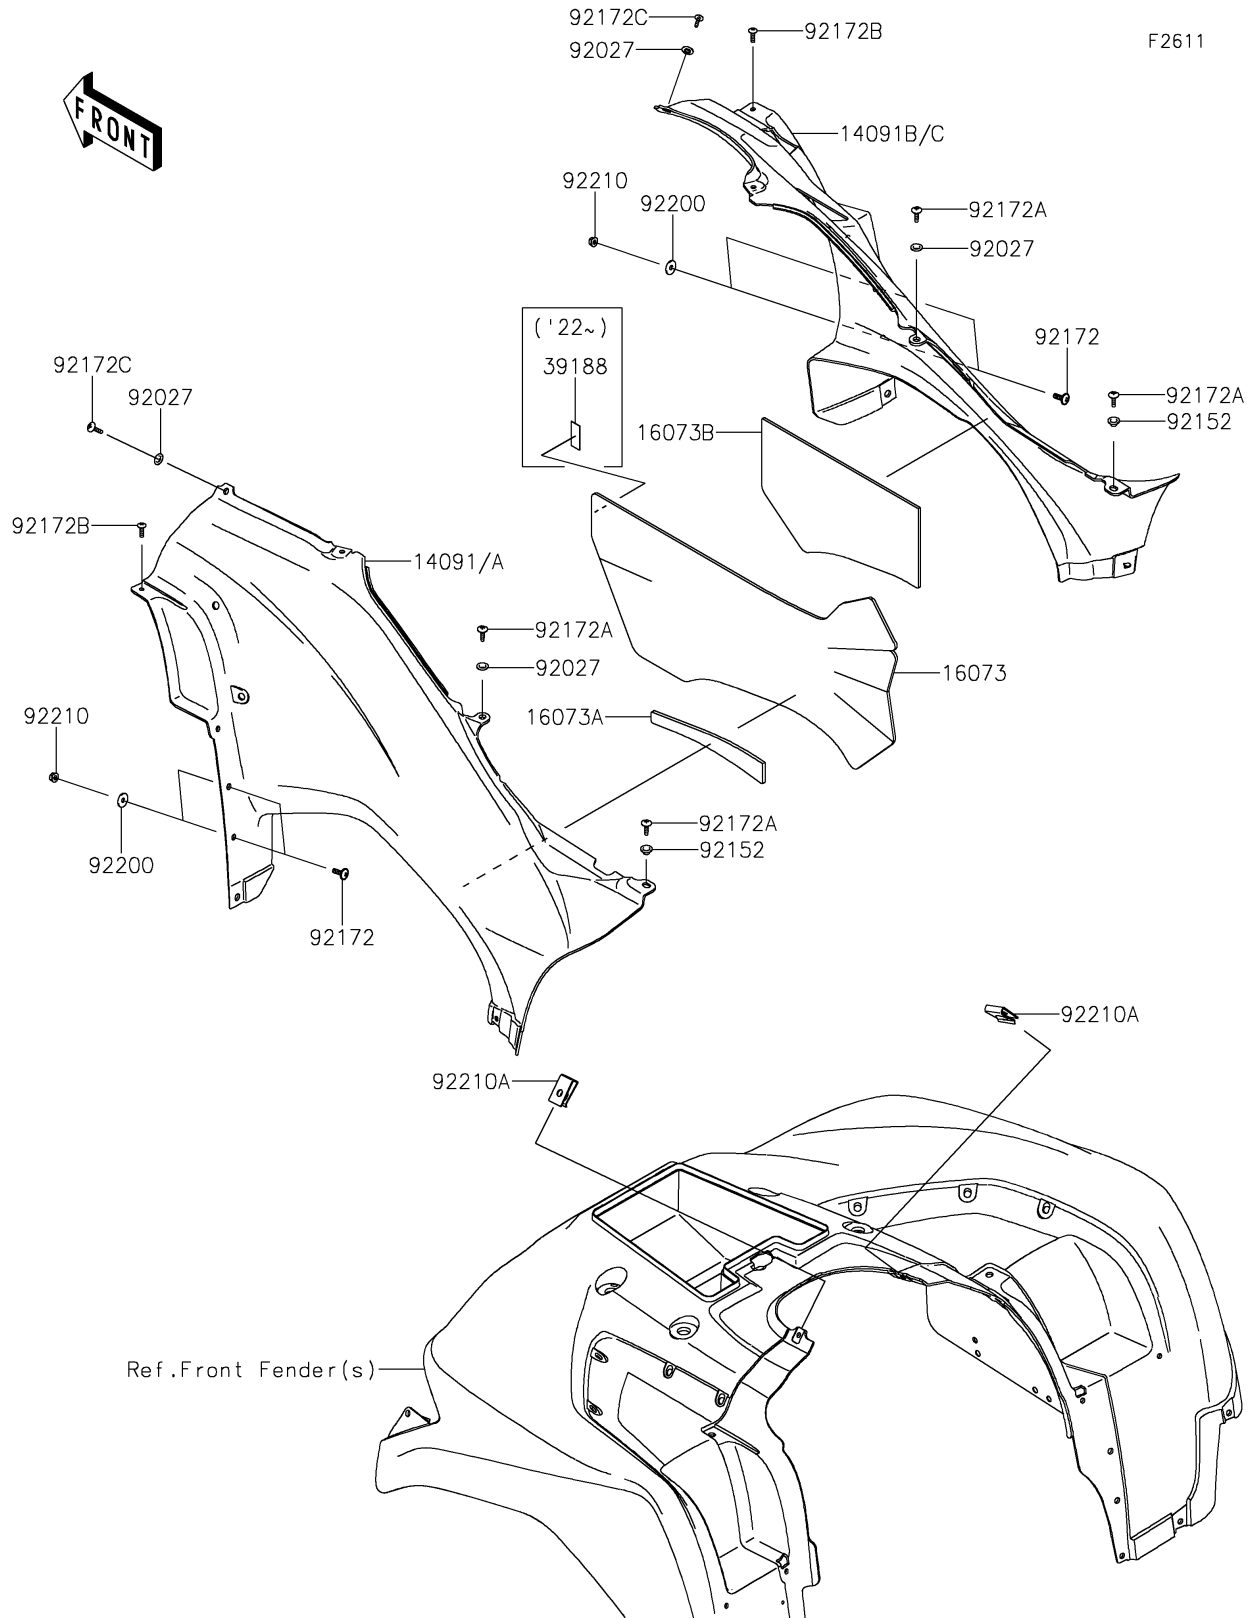

# 2021 BRUTE FORCE® 750 4x4i EPS PARTS DIAGRAM

Side Covers

F2611

## 2021 BRUTE FORCE® 750 4x4i EPS PARTS LIST

### Side Covers

ITEM NAME	PART NUMBER	QUANTITY
COVER,SIDE,LH,B.WHITE (Ref # 14091)	14091-0137-266	1
COVER,SIDE,LH,BLACK (Ref # 14091A)	14091-0137-839	1
COVER,SIDE,RH,B.WHITE (Ref # 14091B)	14091-0138-266	1
COVER,SIDE,RH,BLACK (Ref # 14091C)	14091-0138-839	1
INSULATOR,SIDE COVER,LH (Ref # 16073)	16073-0723	1
INSULATOR,SIDE COVER,OVERLAP (Ref # 16073A)	16073-0807	1
INSULATOR,SIDE COVER,RH (Ref # 16073B)	16073-0808	1
COLLAR (Ref # 92027)	92027-4020	4
COLLAR,6.3X8.3X7.2 (Ref # 92152)	92152-1865	2
SCREW,6X18 (Ref # 92172)	92172-0002	4
SCREW,6X16 (Ref # 92172A)	92172-0236	4
SCREW,5X18 (Ref # 92172B)	92172-0428	2
SCREW,TAPPING,6X20 (Ref # 92172C)	92172-0883	2
WASHER,6.5X20X1.6 (Ref # 92200)	92200-0283	4
NUT,LOCK,FLANGED,6MM (Ref # 92210)	92210-0303	4
NUT,LEAF SPRING,6MM (Ref # 92210A)	92210-0624	2