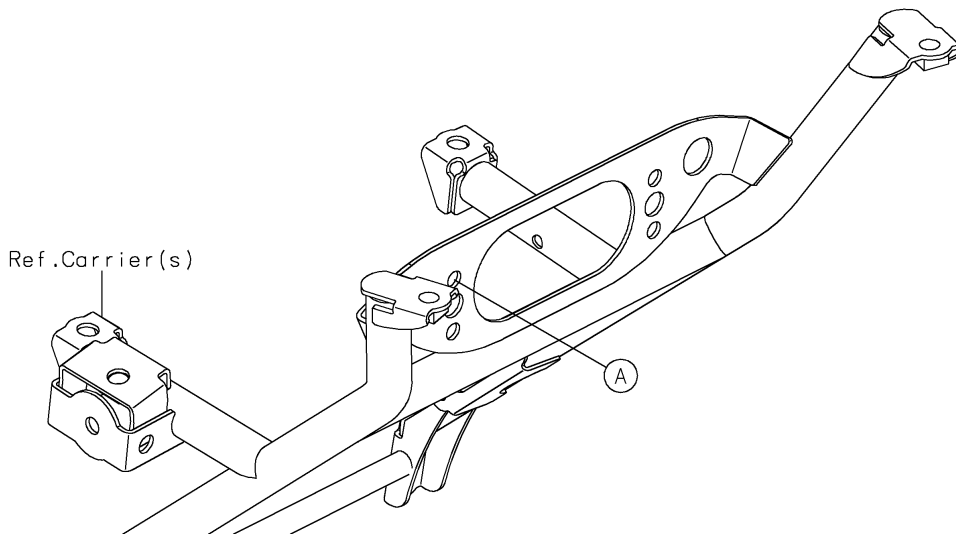

2021 BRUTE FORCE® 750 4x4i EPS PARTS DIAGRAM

Taillight(s)

F2720

2021 BRUTE FORCE® 750 4x4i EPS PARTS LIST

Taillight(s)

ITEM NAME	PART NUMBER	QUANTITY
BRACKET,TAIL LAMP (Ref # 11051)	11051-1870	1
GASKET,TAIL LAMP LENS (Ref # 11061)	11061-0055	1
LAMP-ASSY-TAIL (Ref # 23024)	23024-0302	1
LENS,TAIL LAMP (Ref # 23026)	23026-1230	1
BULB,12V 21/5W (Ref # 92069)	92069-063	1
DAMPER,TAIL LAMP (Ref # 92160)	92160-1053	2
SCREW-PAN-CROS,4X40 (Ref # 220)	220AA0440	2