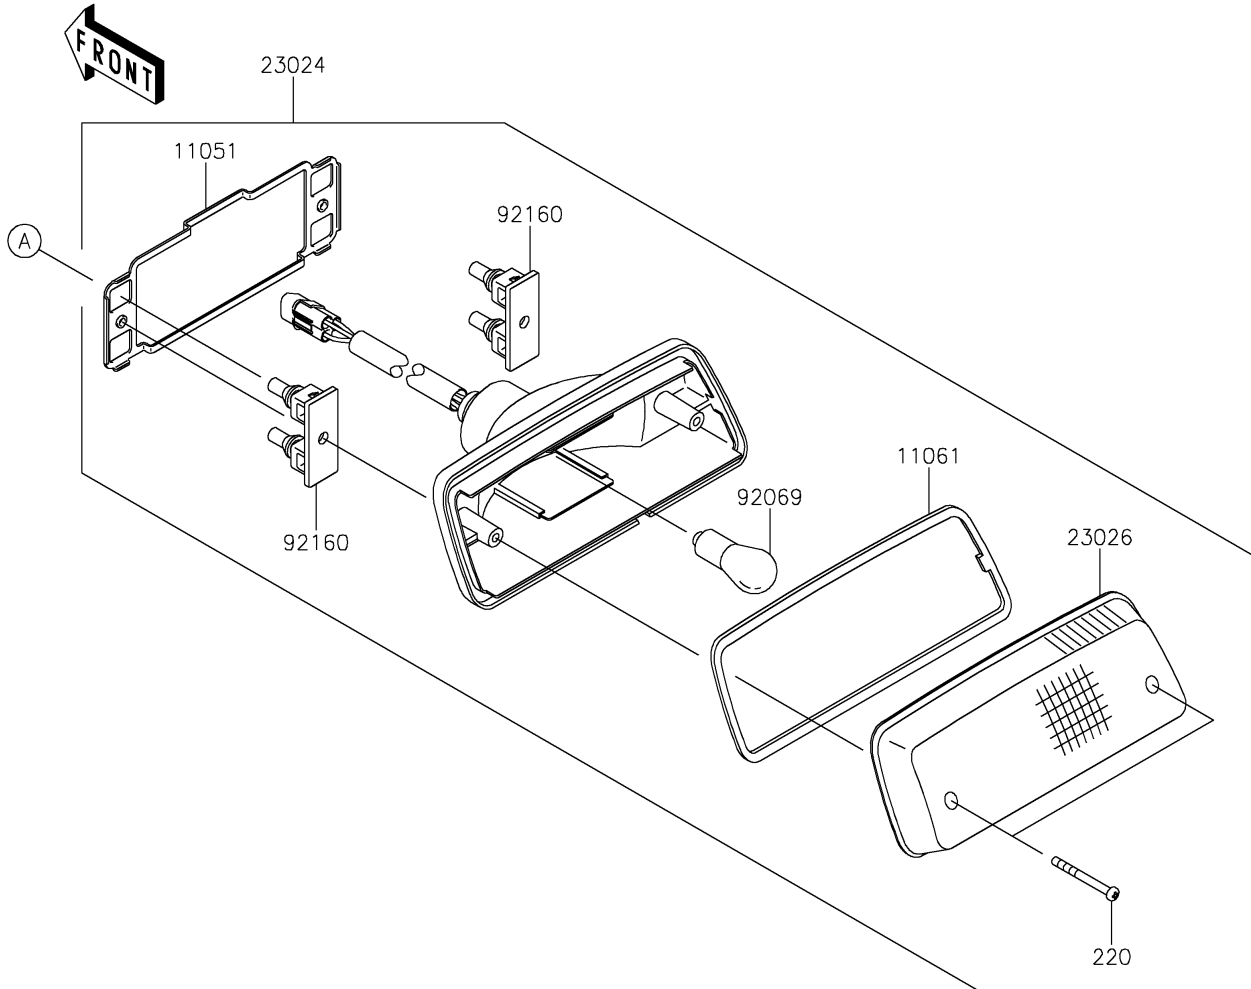

2021 BRUTE FORCE® 750 4x4i EPS PARTS DIAGRAM

Taillight(s)

F2720

2021 BRUTE FORCE® 750 4x4i EPS PARTS LIST

Taillight(s)

ITEM NAME	PART NUMBER	QUANTITY
BRACKET,TAIL LAMP (Ref # 11051)	11051-1870	1
GASKET,TAIL LAMP LENS (Ref # 11061)	11061-0055	1
LAMP-ASSY-TAIL (Ref # 23024)	23024-0302	1
LENS,TAIL LAMP (Ref # 23026)	23026-1230	1
BULB,12V 21/5W (Ref # 92069)	92069-063	1
DAMPER,TAIL LAMP (Ref # 92160)	92160-1053	2
SCREW-PAN-CROS,4X40 (Ref # 220)	220AA0440	2