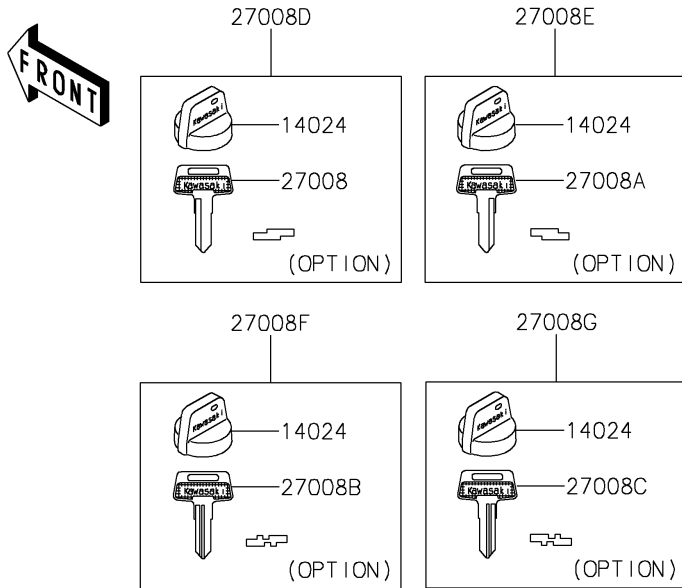

2022 BRUTE FORCE® 750 4x4i EPS PARTS DIAGRAM

Ignition Switch

F2770