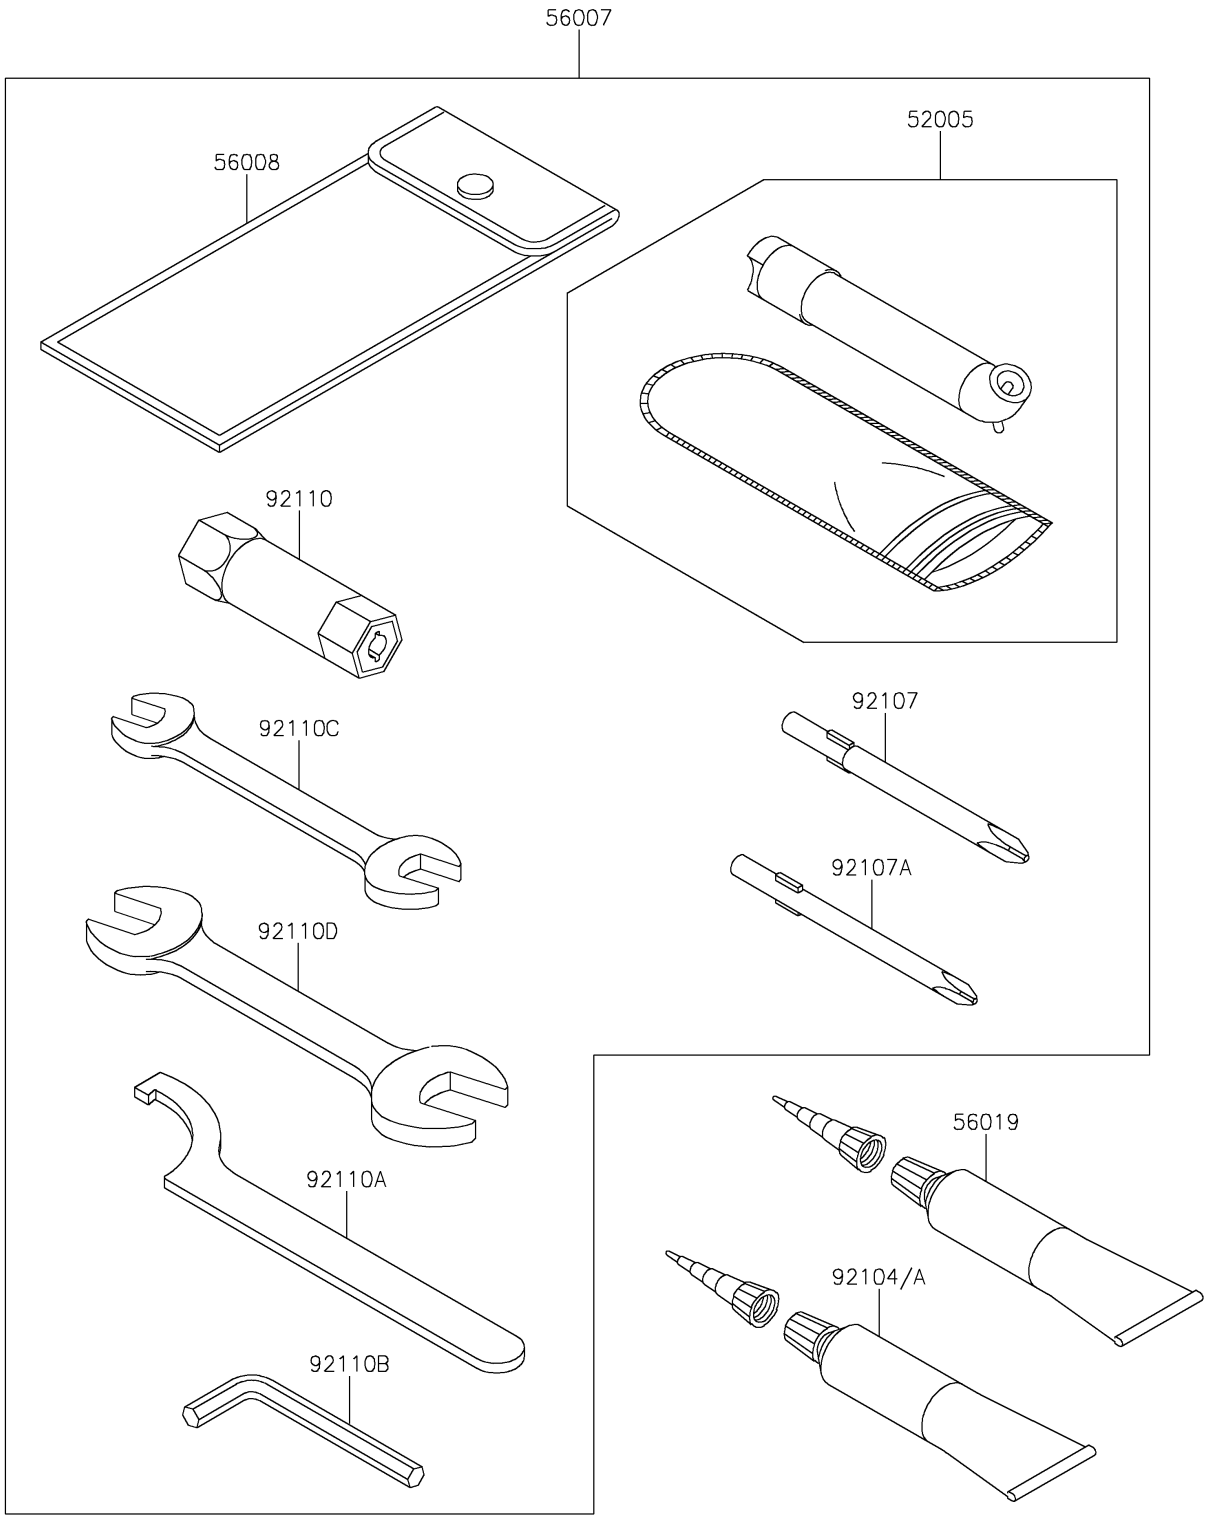

2021 BRUTE FORCE® 750 4x4i EPS PARTS DIAGRAM

Owner's Tools

F2810

2021 BRUTE FORCE® 750 4x4i EPS PARTS LIST

Owner's Tools

ITEM NAME	PART NUMBER	QUANTITY
GAUGE,AIR (Ref # 52005)	52005-1082	1
TOOL-KIT (Ref # 56007)	56007-0014	1
BAG,TOOL (Ref # 56008)	56008-1007	1
GASKET-LIQUID,TB1211,WHITE (Ref # 56019)	56019-120	1
GASKET-LIQUID,TB1211F,CLEAR (Ref # 92104)	92104-0004	1
GASKET-LIQUID,TB1216,GRAY (Ref # 92104A)	92104-1063	1
TOOL-DRIVER,#3PHILLIPS (Ref # 92107)	92107-005	1
TOOL-DRIVER,#2PHILLIPS (Ref # 92107A)	92107-1053	1
TOOL-WRENCH,BOX,16MM (Ref # 92110)	92110-1116	1
TOOL-WRENCH,HOOK (Ref # 92110A)	92110-1129	1
TOOL-WRENCH,ALLEN,3MM (Ref # 92110B)	92110-1140	1
TOOL-WRENCH,OPEN END,10X12 (Ref # 92110C)	92110-1152	1
TOOL-WRENCH,OPEN END,14X17 (Ref # 92110D)	92110-1153	1