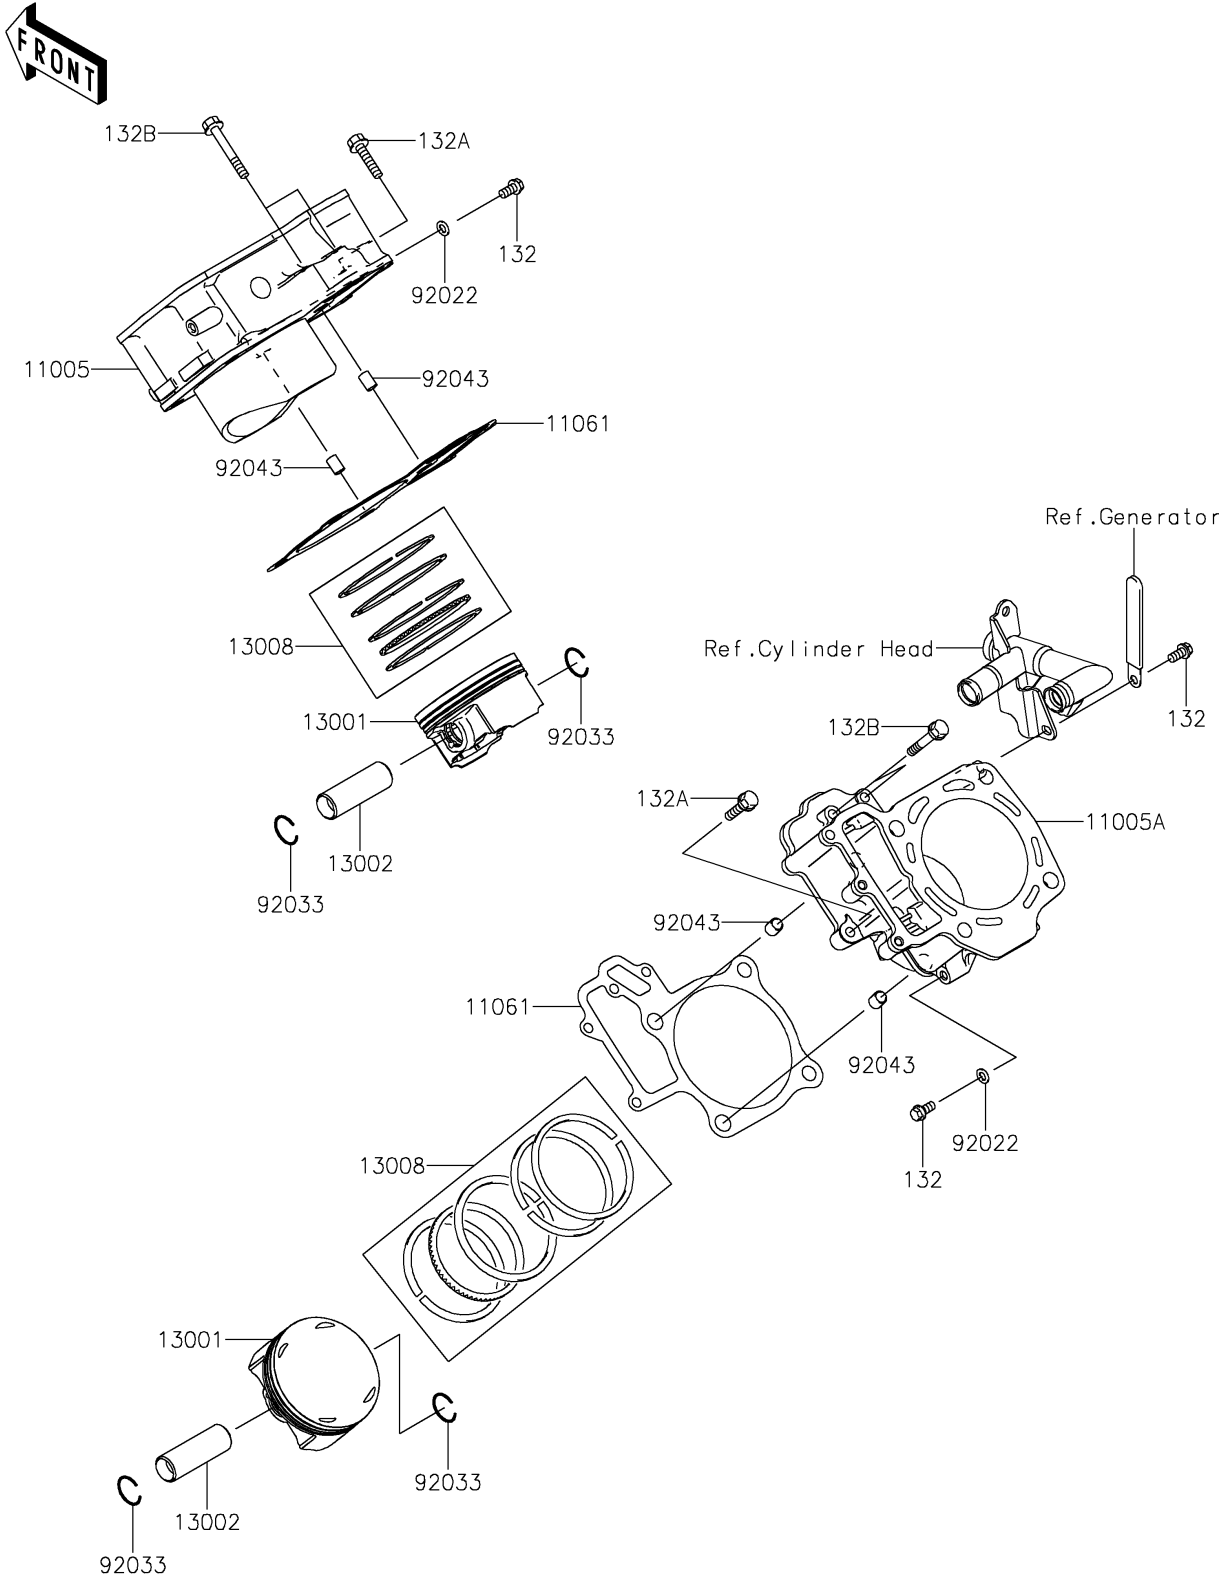

2021 BRUTE FORCE® 750 4x4i EPS CAMO PARTS DIAGRAM

Cylinder/Piston(s)

E1120

2021 BRUTE FORCE® 750 4x4i EPS CAMO PARTS LIST

Cylinder/Piston(s)

ITEM NAME	PART NUMBER	QUANTITY
CYLINDER-ENGINE,FR (Ref # 11005)	11005-0592	1
CYLINDER-ENGINE,RR (Ref # 11005A)	11005-0593	1
GASKET,CYLINDER BASE (Ref # 11061)	11061-0063	2
PISTON-ENGINE (Ref # 13001)	13001-0741	2
PIN-PISTON (Ref # 13002)	13002-1060	2
RING-SET-PISTON (Ref # 13008)	13008-0042	2
WASHER,6.2X11X1 (Ref # 92022)	92022-304	2
RING-SNAP (Ref # 92033)	92033-1207	4
PIN,10.1X12X14 (Ref # 92043)	92043-4009	4
BOLT-FLANGED-SMALL,6X12 (Ref # 132)	132BA0612	3
BOLT-FLANGED-SMALL,6X30 (Ref # 132A)	132BA0630	2
BOLT-FLANGED-SMALL,6X40 (Ref # 132B)	132BA0640	4