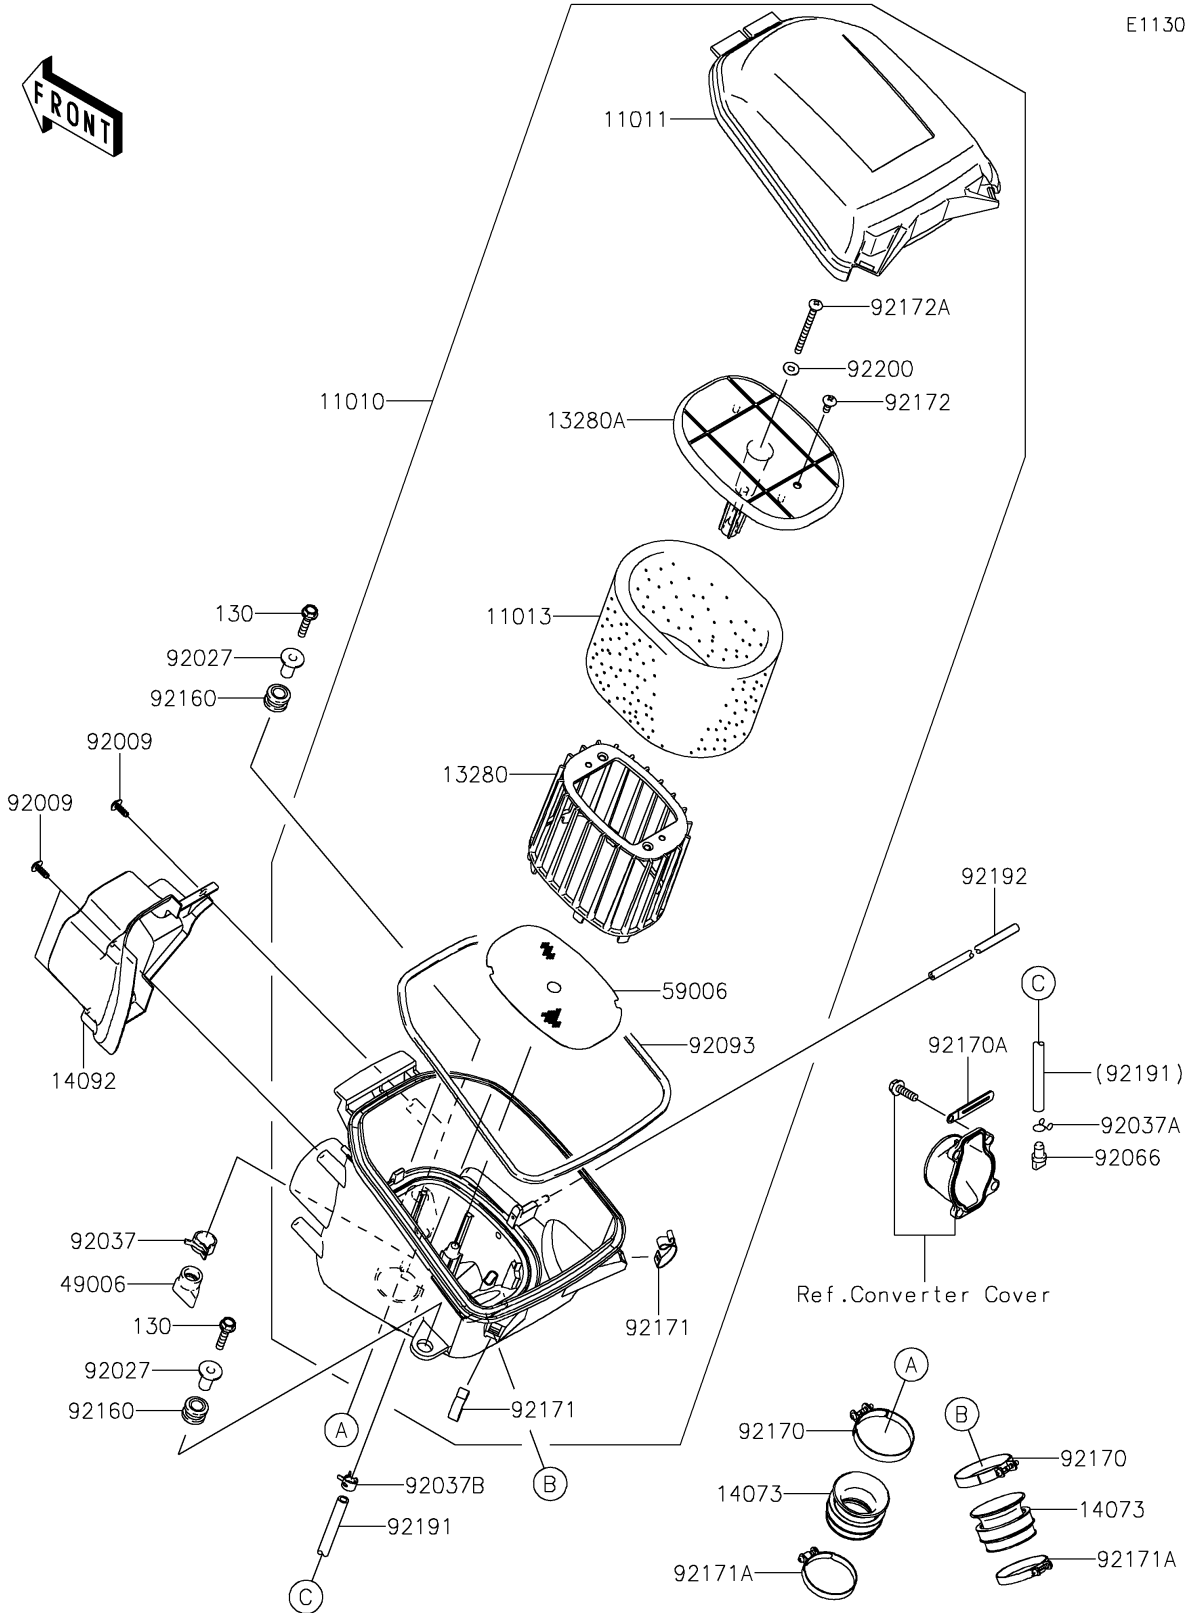

2021 BRUTE FORCE® 750 4x4i EPS CAMO PARTS DIAGRAM

Air Cleaner

E1130

2021 BRUTE FORCE® 750 4x4i EPS CAMO PARTS LIST

Air Cleaner

ITEM NAME	PART NUMBER	QUANTITY
FILTER-ASSY-AIR (Ref # 11010)	11010-0784	1
CASE-AIR FILTER,UPP (Ref # 11011)	11011-0017	1
ELEMENT-AIR FILTER (Ref # 11013)	11013-0021	1
HOLDER (Ref # 13280)	13280-0232	1
HOLDER (Ref # 13280A)	13280-0233	1
DUCT (Ref # 14073)	14073-0160	2
COVER,INTAKE DUCT (Ref # 14092)	14092-0768	1
BOOT (Ref # 49006)	49006-1292	1
ARRESTER-FLAME (Ref # 59006)	59006-0015	1
SCREW,TAPPING (Ref # 92009)	92009-1113	3
COLLAR,L=21 (Ref # 92027)	92027-195	2
CLAMP,HOSE CLIP (Ref # 92037)	92037-1460	1
CLAMP,TUBE (Ref # 92037A)	92037-147	1
CLAMP,TUBE (Ref # 92037B)	92037-1505	1
PLUG,DRAIN (Ref # 92066)	92066-1211	1
SEAL (Ref # 92093)	92093-0083	1
DAMPER (Ref # 92160)	92160-1594	2
CLAMP (Ref # 92170)	92170-1448	2
CLAMP (Ref # 92170A)	92170-1514	1
CLAMP (Ref # 92171)	92171-0225	2
CLAMP (Ref # 92171A)	92171-0722	2
SCREW (Ref # 92172)	92172-0297	1
SCREW (Ref # 92172A)	92172-0300	1
TUBE,7X11X470 (Ref # 92191)	92191-1531	1
TUBE (Ref # 92192)	92192-0449	1
WASHER (Ref # 92200)	92200-0364	1
BOLT-FLANGED,6X30 (Ref # 130)	130BA0630	2