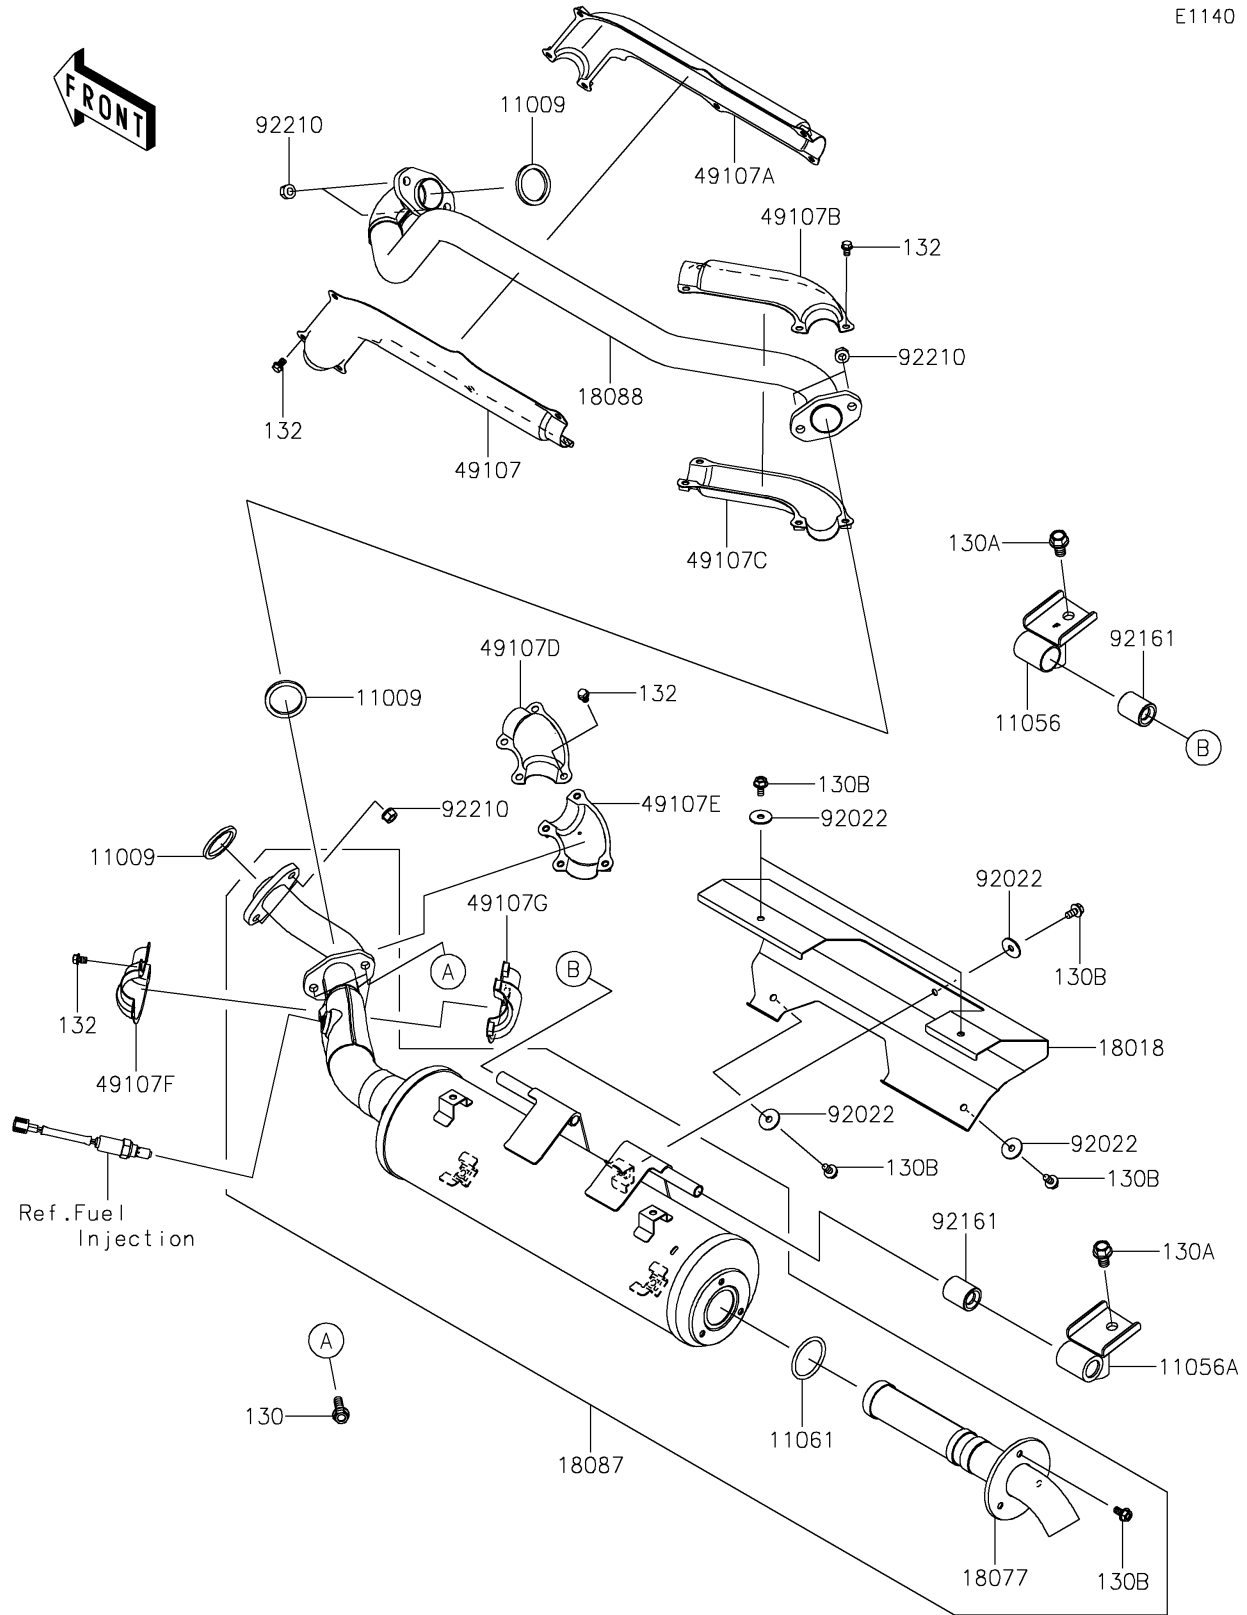

# 2021 BRUTE FORCE® 750 4x4i EPS CAMO PARTS DIAGRAM

Muffler(s)

E1140

## 2021 BRUTE FORCE® 750 4x4i EPS CAMO PARTS LIST

### Muffler(s)

ITEM NAME	PART NUMBER	QUANTITY
GASKET,EXHAUST HOLDER (Ref # 11009)	11009-1894	3
BRACKET,MUFFLER,FR (Ref # 11056)	11056-0532	1
BRACKET,MUFFLER,RR (Ref # 11056A)	11056-0533	1
GASKET,38.9X46.4X3.0 (Ref # 11061)	11061-0082	1
PLATE-HEAT GUARD (Ref # 18018)	18018-0036	1
ARRESTER-SPARK (Ref # 18077)	18077-0036	1
MUFFLER (Ref # 18087)	18087-0323	1
PIPE-EXHAUST (Ref # 18088)	18088-0856	1
COVER-EXHAUST PIPE,FR,FR,LH (Ref # 49107)	49107-0759	1
COVER-EXHAUST PIPE,FR,FR,RH (Ref # 49107A)	49107-0760	1
COVER-EXHAUST PIPE,FR,RR,UPP (Ref # 49107B)	49107-0761	1
COVER-EXHAUST PIPE,FR,RR,LWR (Ref # 49107C)	49107-0762	1
COVER-EXHAUST PIPE,RR,FR,UPP (Ref # 49107D)	49107-0763	1
COVER-EXHAUST PIPE,RR,FR,LWR (Ref # 49107E)	49107-0764	1
COVER-EXHAUST PIPE,RR,RR,FR (Ref # 49107F)	49107-0765	1
COVER-EXHAUST PIPE,RR,RR,RR (Ref # 49107G)	49107-0766	1
WASHER,6.5X22X1.6 (Ref # 92022)	92022-237	5
DAMPER (Ref # 92161)	92161-0961	2
NUT,8MM (Ref # 92210)	92210-1242	6
BOLT-FLANGED,8X30 (Ref # 130)	130BD0830	2
BOLT-FLANGED,10X16 (Ref # 130A)	130CA1016	2
BOLT-FLANGED,6X12 (Ref # 130B)	130CD0612	8
BOLT-FLANGED-SMALL,6X8 (Ref # 132)	132BD0608	18