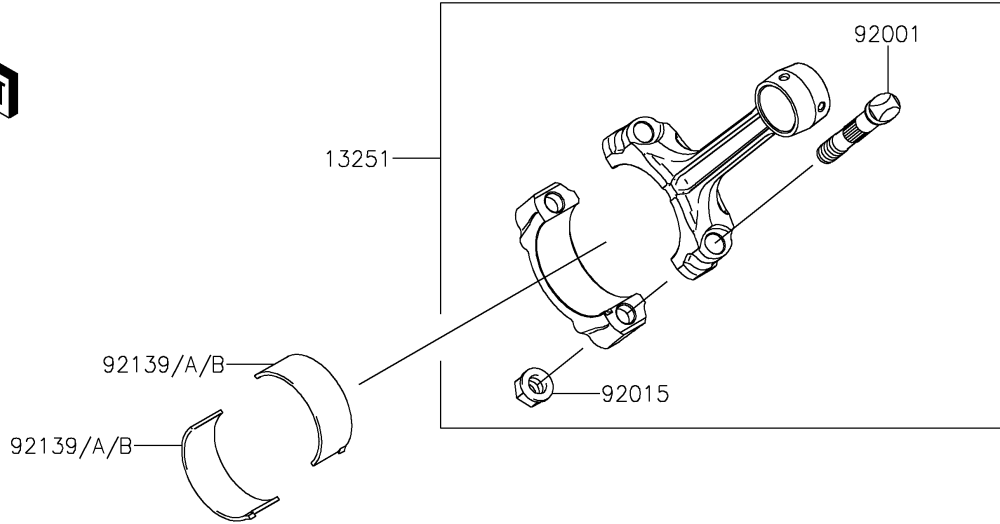

2021 BRUTE FORCE® 750 4x4i EPS CAMO PARTS DIAGRAM

Crankshaft

E1321

2021 BRUTE FORCE® 750 4x4i EPS CAMO PARTS LIST

Crankshaft

ITEM NAME	PART NUMBER	QUANTITY
CRANKSHAFT-COMP (Ref # 13031)	13031-0938	1
ROD-ASSY-CONNECTING (Ref # 13251)	13251-0709	2
BOLT,CONNECTING ROD (Ref # 92001)	92001-1980	4
NUT,FLANGED,8MM (Ref # 92015)	92015-1311	4
BUSHING,CONNECTING ROD,GREEN (Ref # 92139)	92139-0764	AR
BUSHING,CONNECTING ROD,YELLOW (Ref # 92139A)	92139-0765	4
BUSHING,CONNECTING ROD,BROWN (Ref # 92139B)	92139-0766	AR