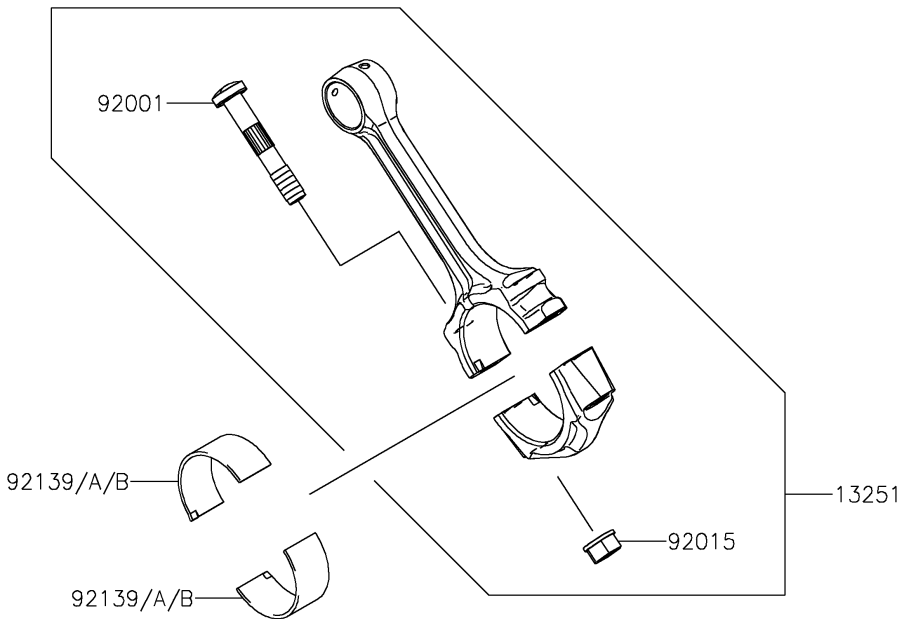

2021 BRUTE FORCE® 750 4x4i EPS CAMO PARTS DIAGRAM

Crankshaft

E1321

2021 BRUTE FORCE® 750 4x4i EPS CAMO PARTS LIST

Crankshaft

ITEM NAME	PART NUMBER	QUANTITY
CRANKSHAFT-COMP (Ref # 13031)	13031-0938	1
ROD-ASSY-CONNECTING (Ref # 13251)	13251-0709	2
BOLT,CONNECTING ROD (Ref # 92001)	92001-1980	4
NUT,FLANGED,8MM (Ref # 92015)	92015-1311	4
BUSHING,CONNECTING ROD,GREEN (Ref # 92139)	92139-0764	AR
BUSHING,CONNECTING ROD,YELLOW (Ref # 92139A)	92139-0765	4
BUSHING,CONNECTING ROD,BROWN (Ref # 92139B)	92139-0766	AR